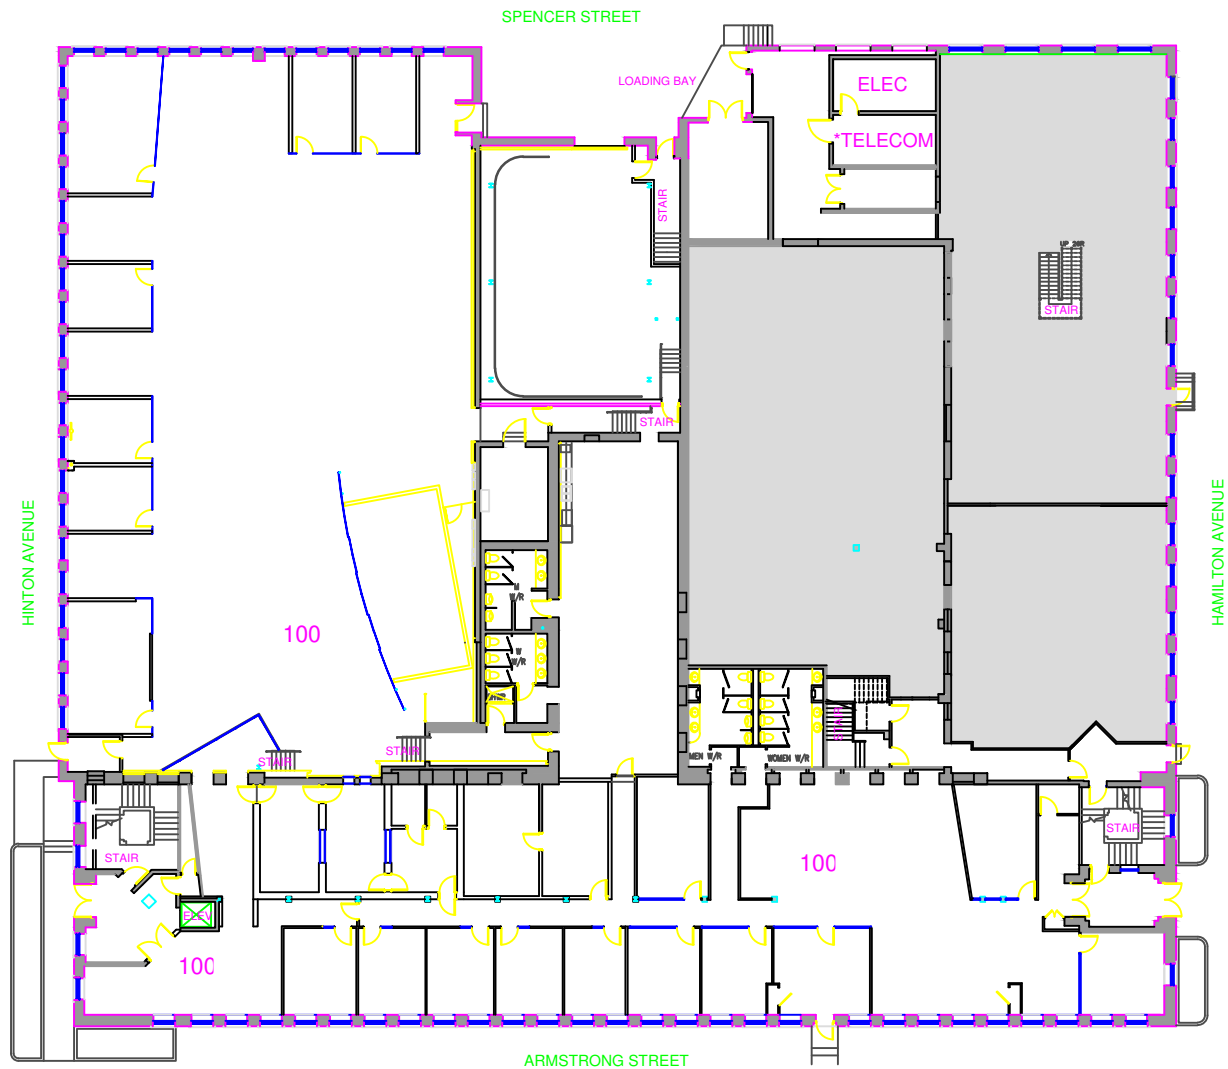

METCALFE
REALTY COMPANY LIMITED

7 Hinton Avenue
Suite 100
23,264 Square Feet

613-563-4442 | www.metcalfe.ca |
inquiries@metcalferealty.com
130 Albert Street, Suite 210, Ottawa ON K1P 5G4