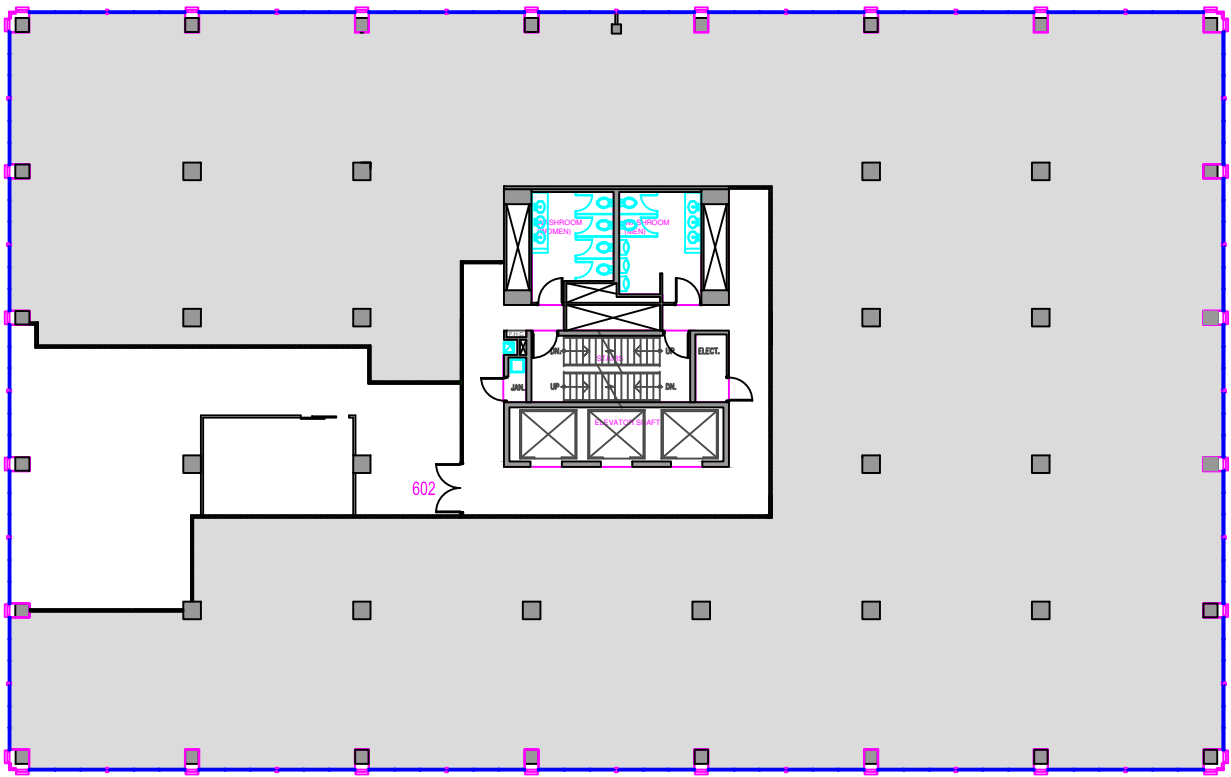

METCAL FE
REALTY COMPANY LIMITED

75 Albert Street

Suite 602
1,509 Square Feet

ALBERT STREET