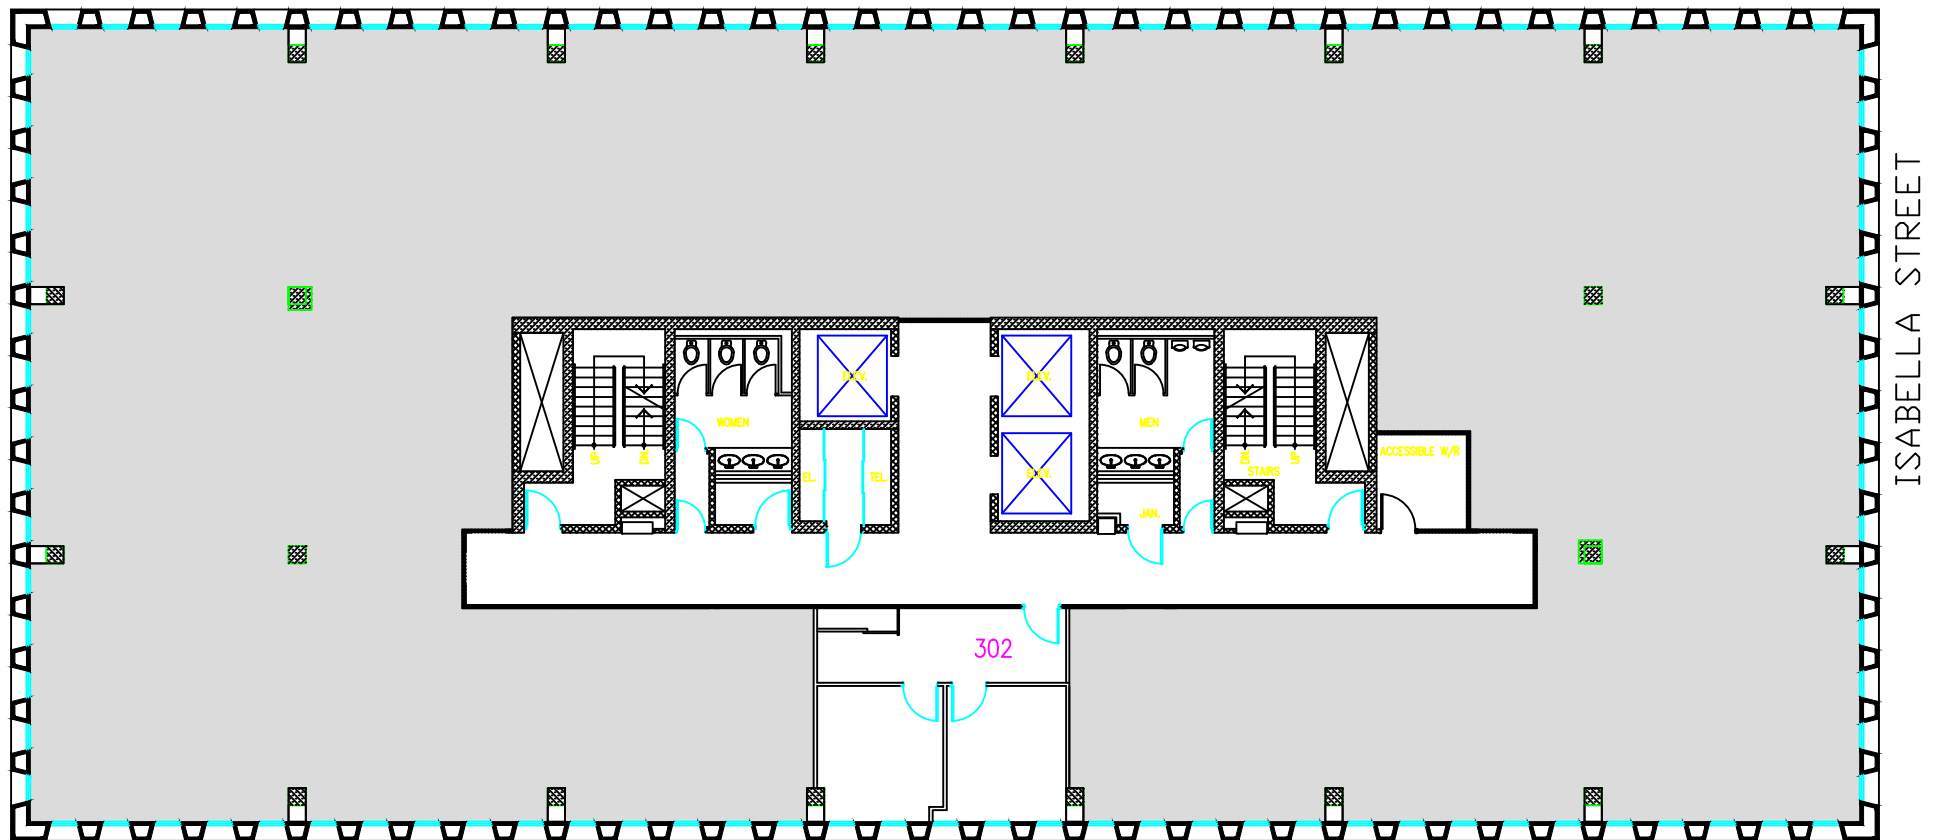

METCALFE
REALTY COMPANY LIMITED

150 Isabella Street
Suite 302
441 Square Feet

O'CONNOR STREET

613-563-4442 | www.metcalfe.ca |
inquiries@metcalferealty.com
130 Albert Street, Suite 210, Ottawa ON K1P 5G4