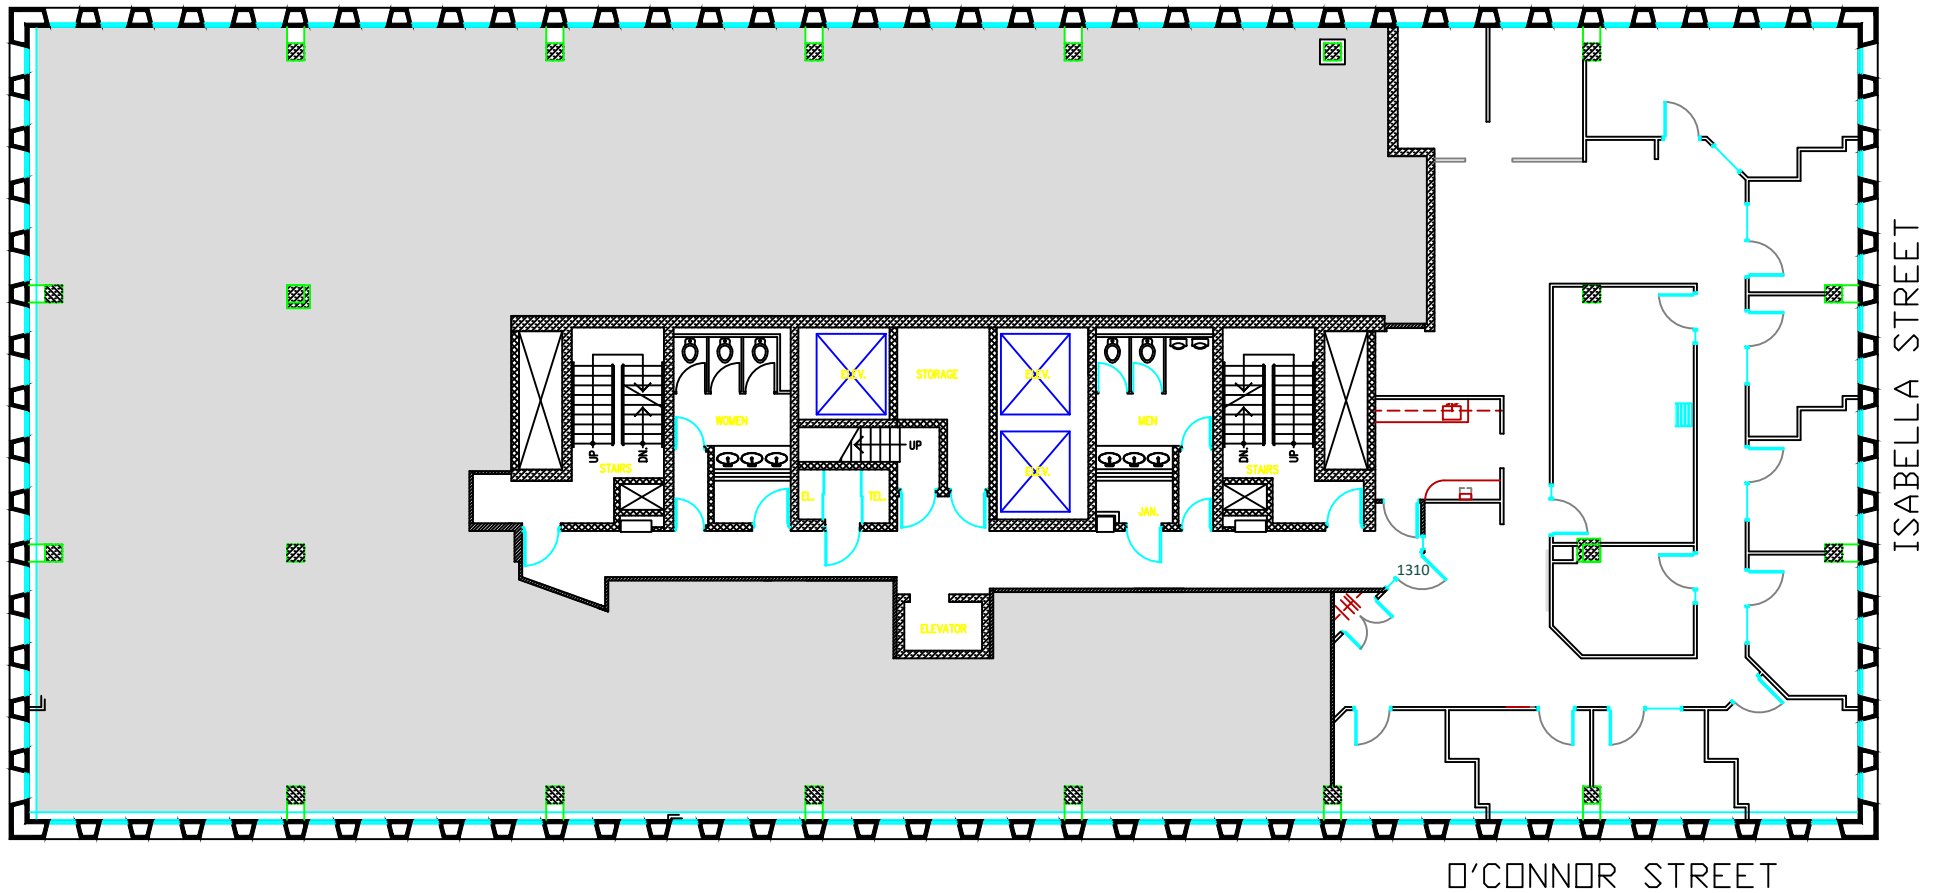

**METCALFE**

REALTY COMPANY LIMITED

**150 Isabella Street**

Suite 1310

3,218 Square Feet

613-563-4442 | [www.metcalfe.ca](http://www.metcalfe.ca) |  
inquiries@metcalferealty.com  
130 Albert Street, Suite 210, Ottawa ON K1P 5G4