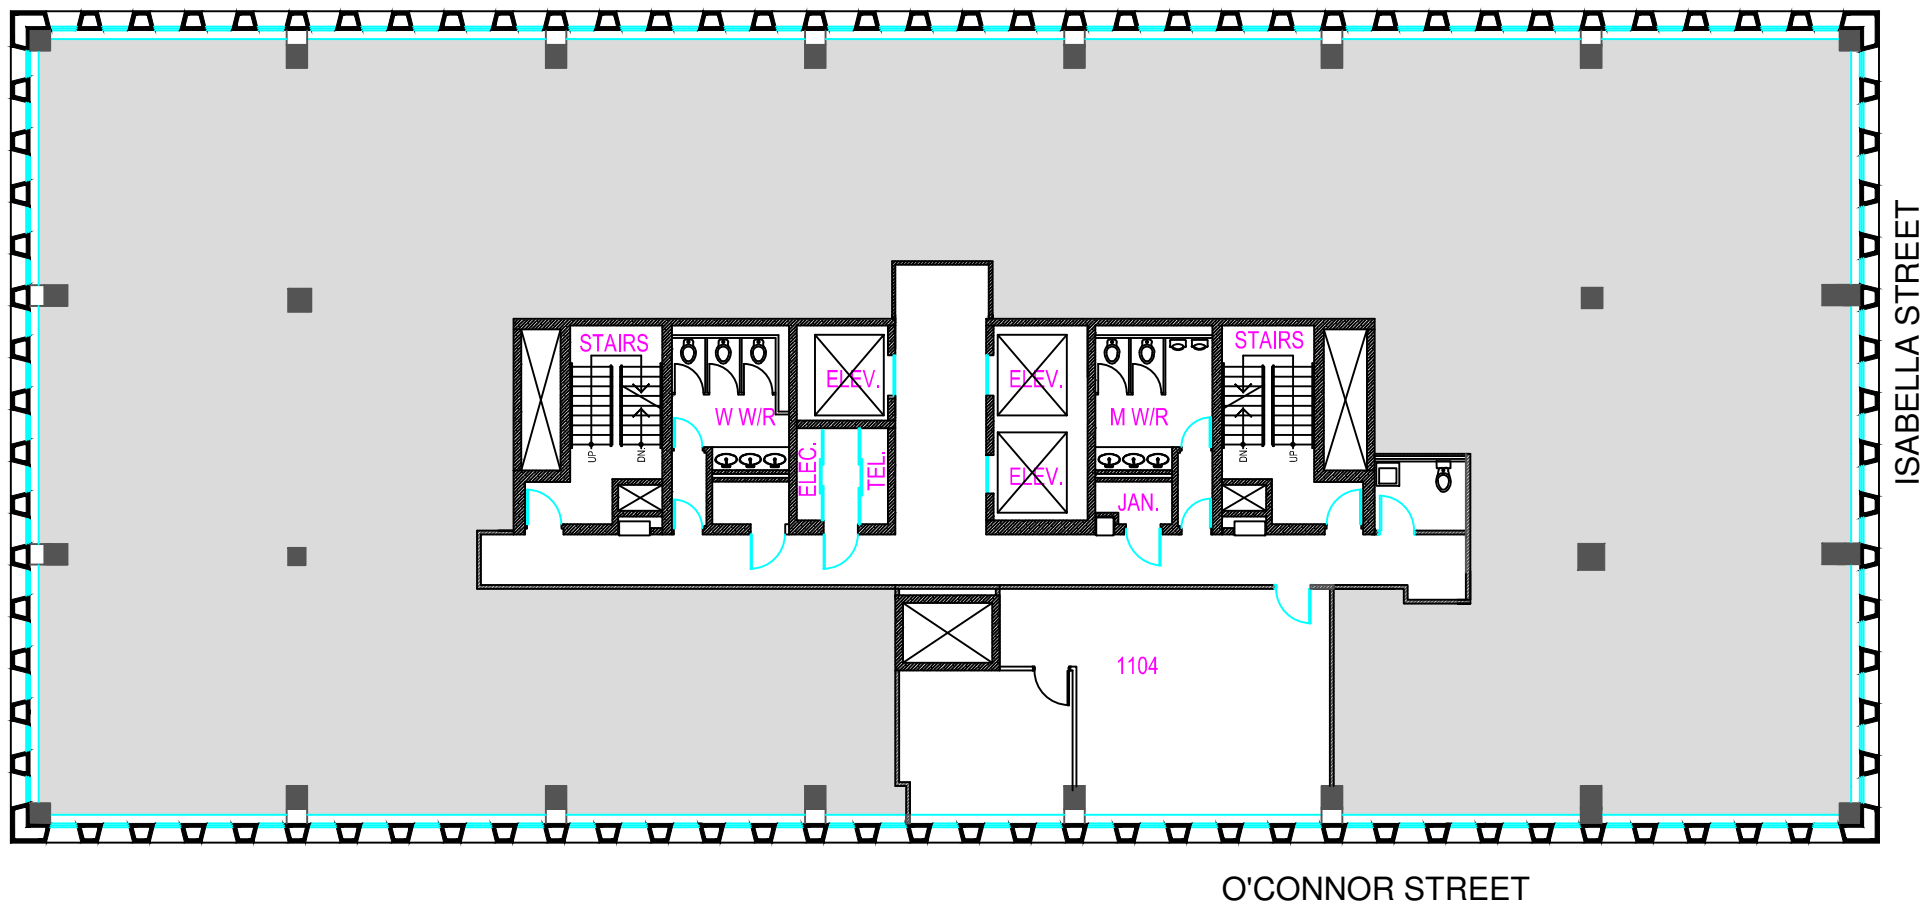

METCALFE

REALTY COMPANY LIMITED

150 Isabella Street

Suite 1104

774 Square Feet

613-563-4442 | www.metcalfe.ca |
inquiries@metcalferealty.com
130 Albert Street, Suite 210, Ottawa ON K1P 5G4