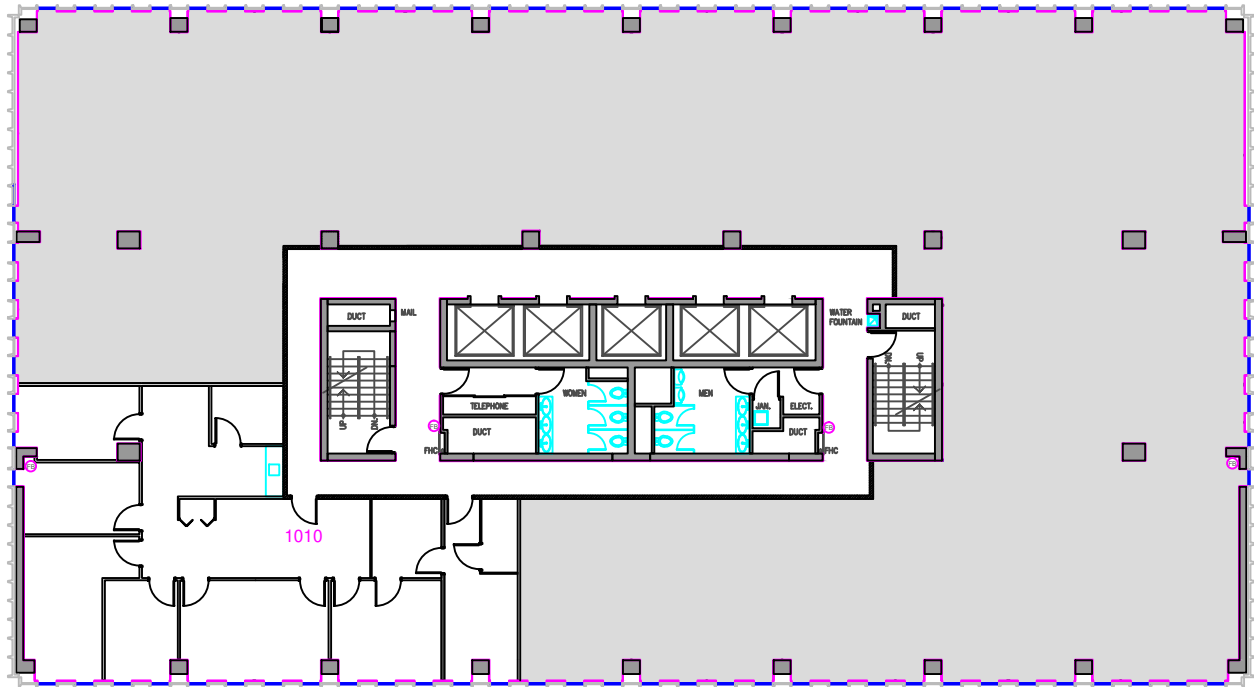

METCALFE
REALTY COMPANY LIMITED

**Varette Building
130 Albert Street**

Suite 1010
1,891 Square Feet

ALBERT STREET

SLATER STREET