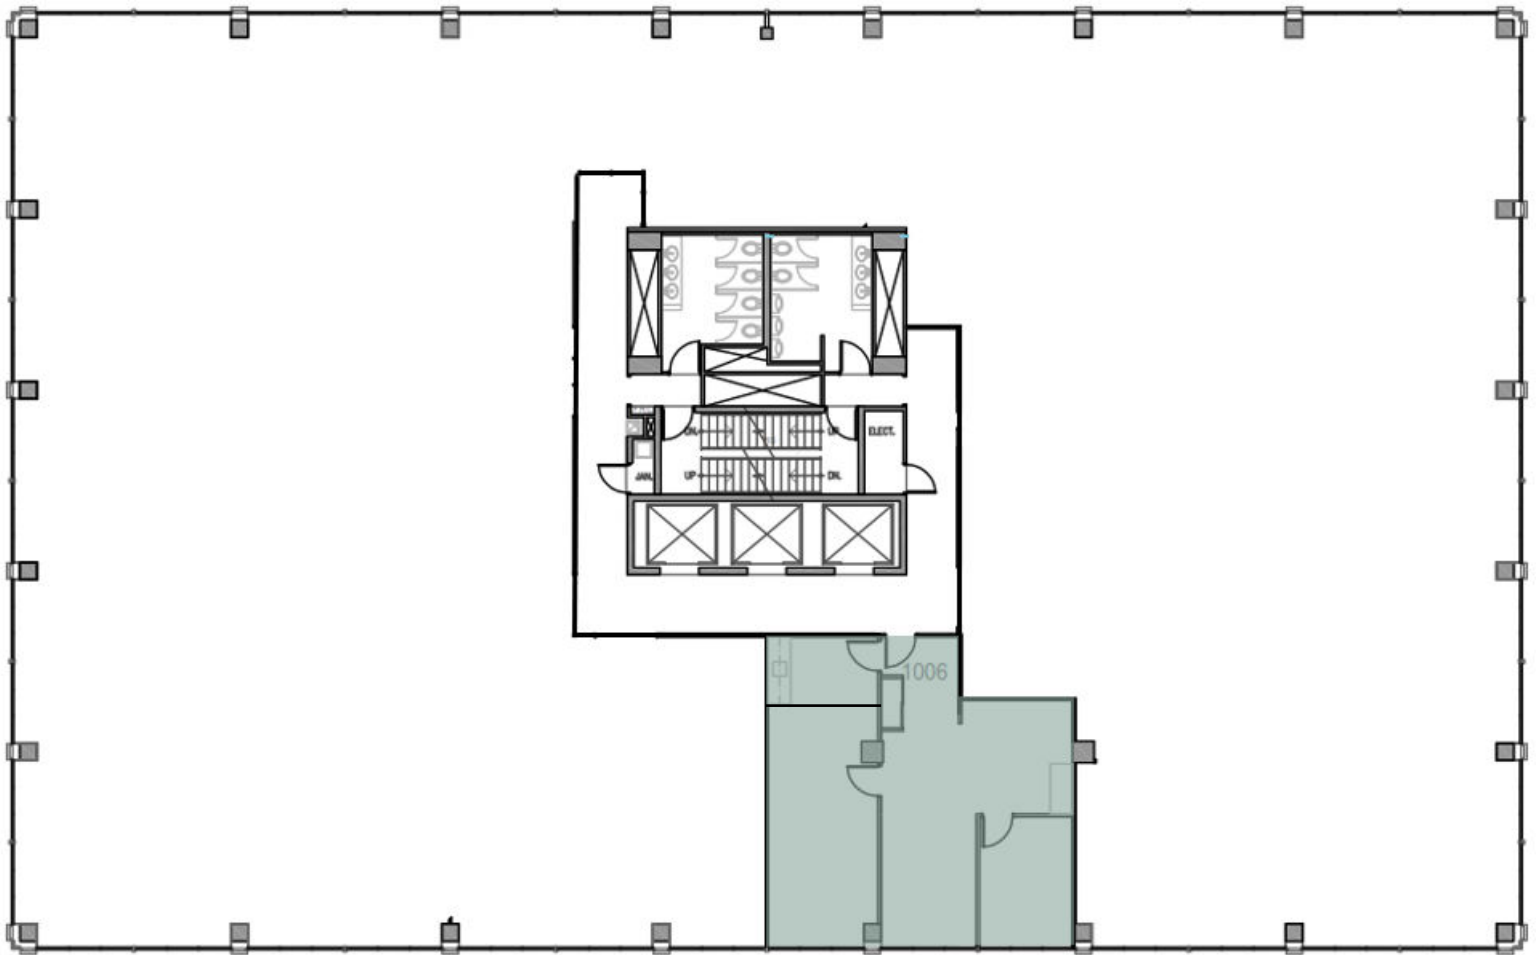

METCALFE
REALTY COMPANY LIMITED

The Fuller Building 75 Albert Street

Suite 1006
976 Square Feet

ALBERT STREET