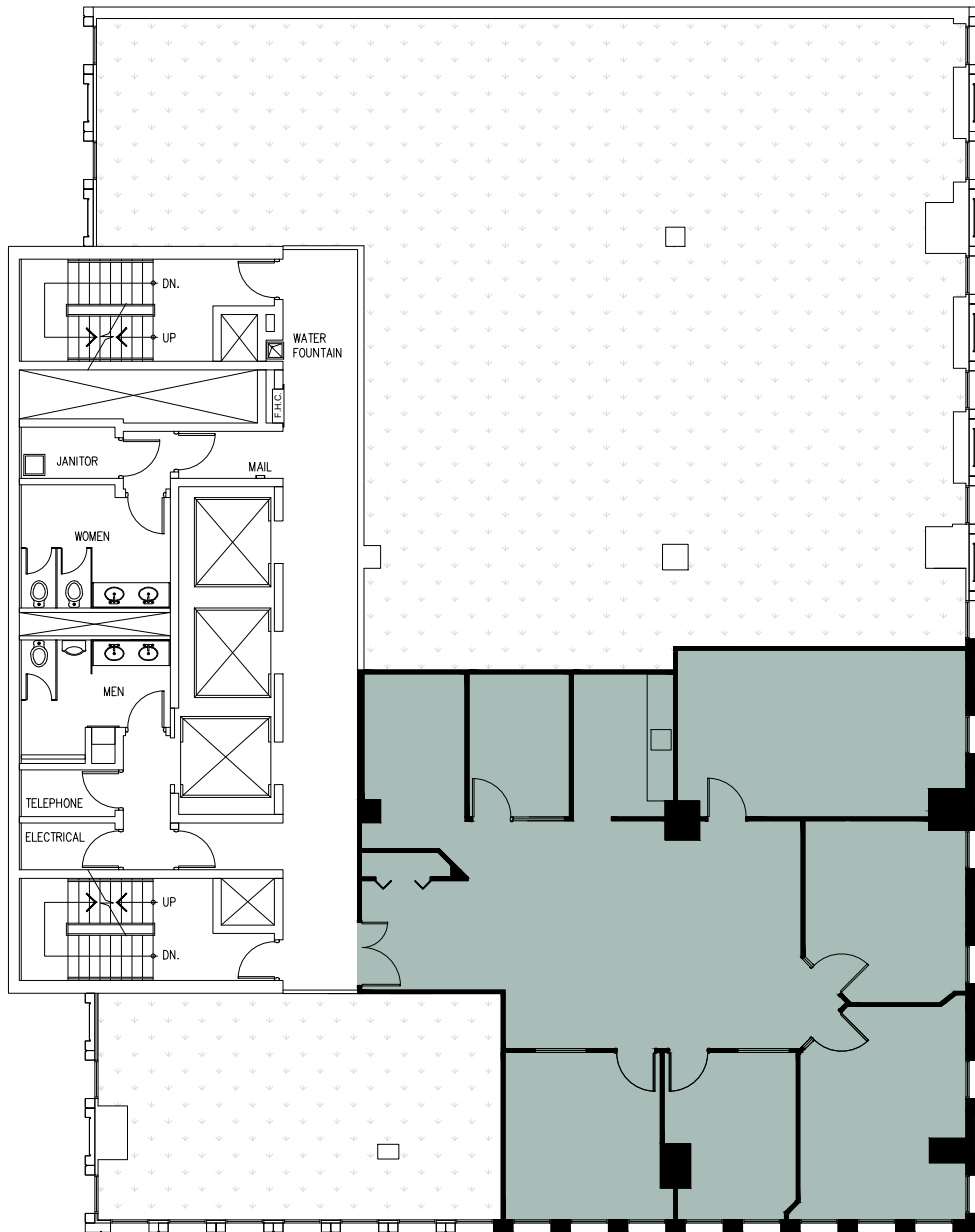

**METCALFE**  
REALTY COMPANY LIMITED

85 Albert Street  
Suite 1605  
2,092 Square Feet

ALBERT STREET