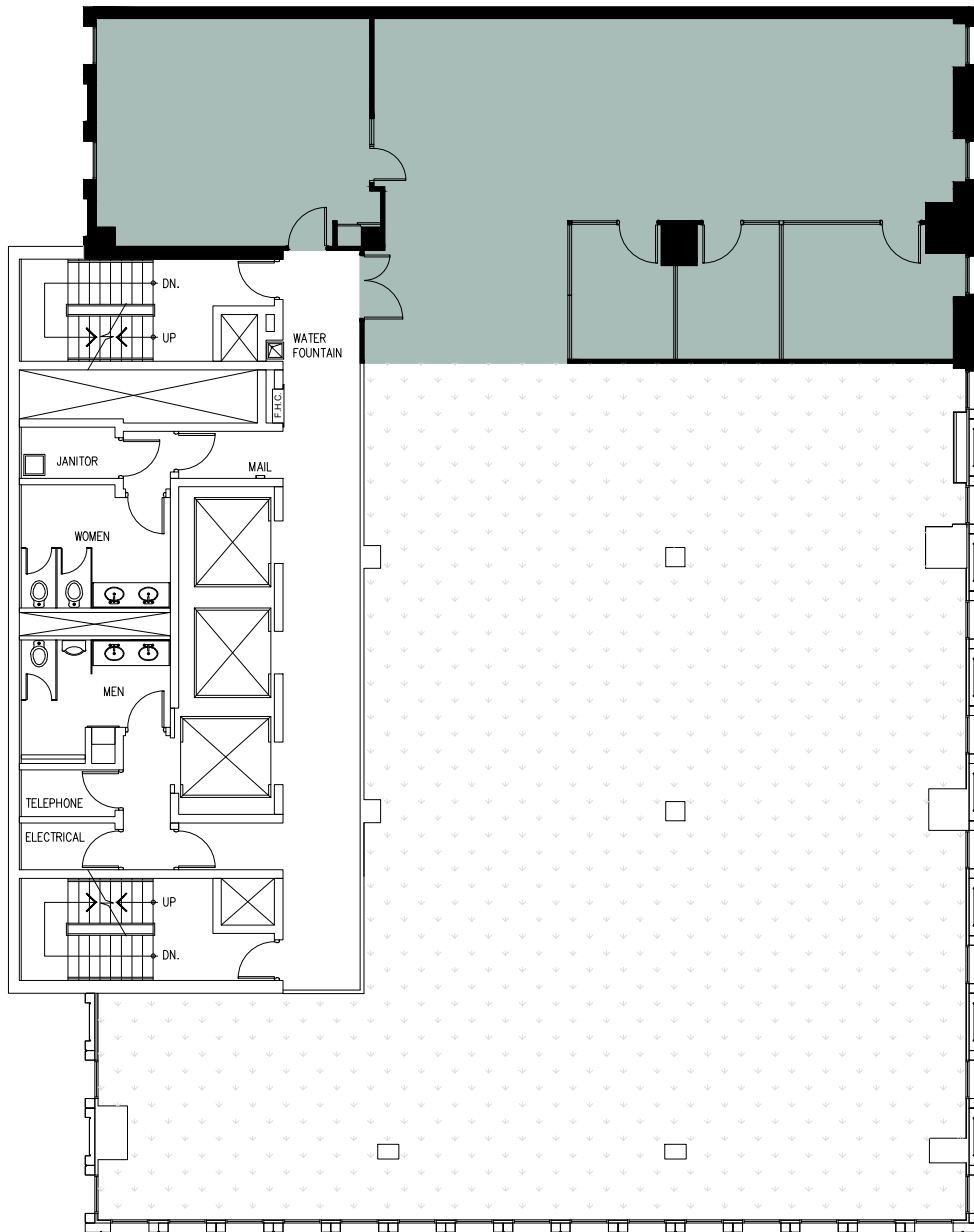

METCALFE
REALTY COMPANY LIMITED

85 Albert Street
Suite 1507
1,849 Square Feet

ALBERT STREET