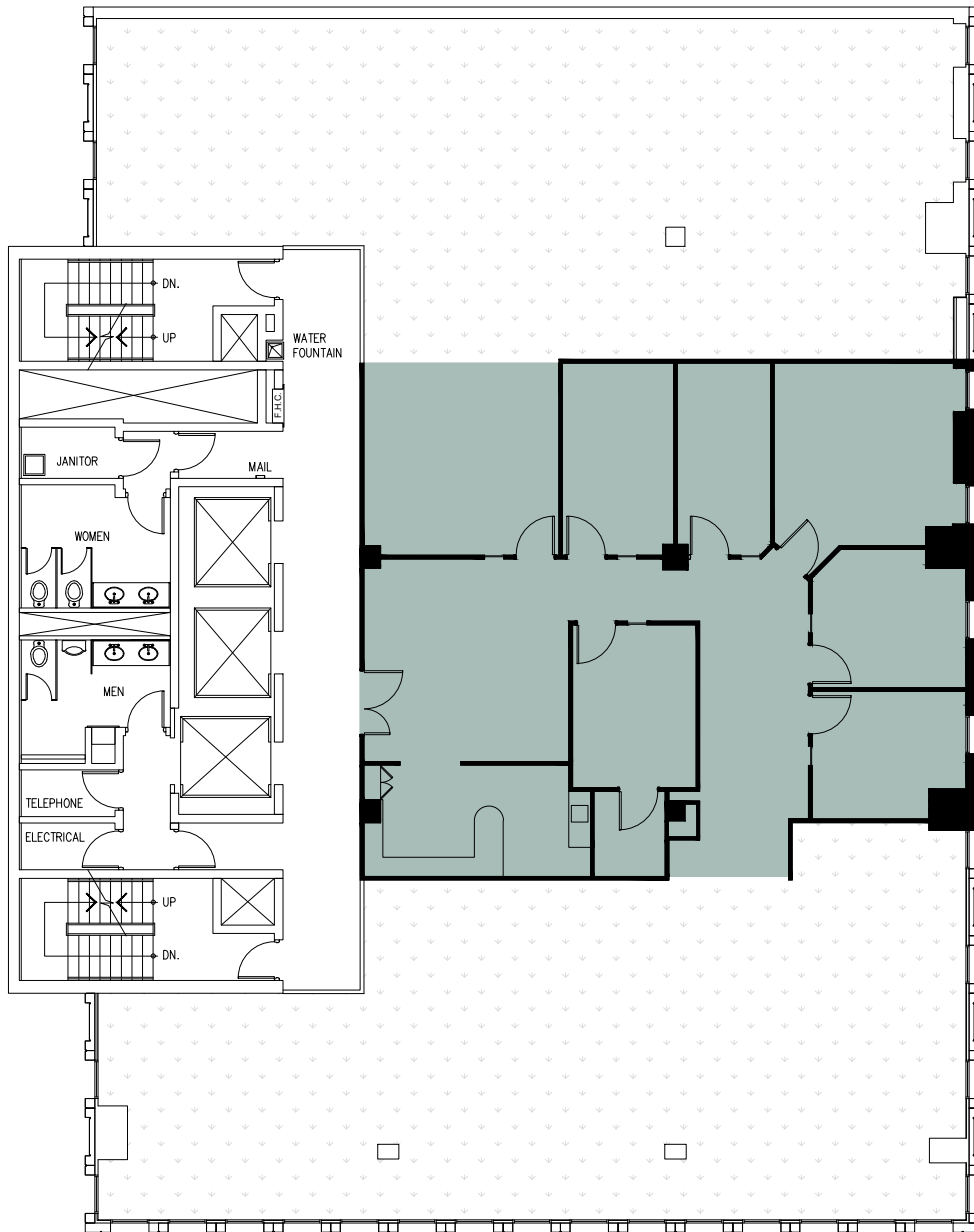

METCALFE
REALTY COMPANY LIMITED

85 Albert Street
Suite 1505
2,132 Square Feet

ALBERT STREET