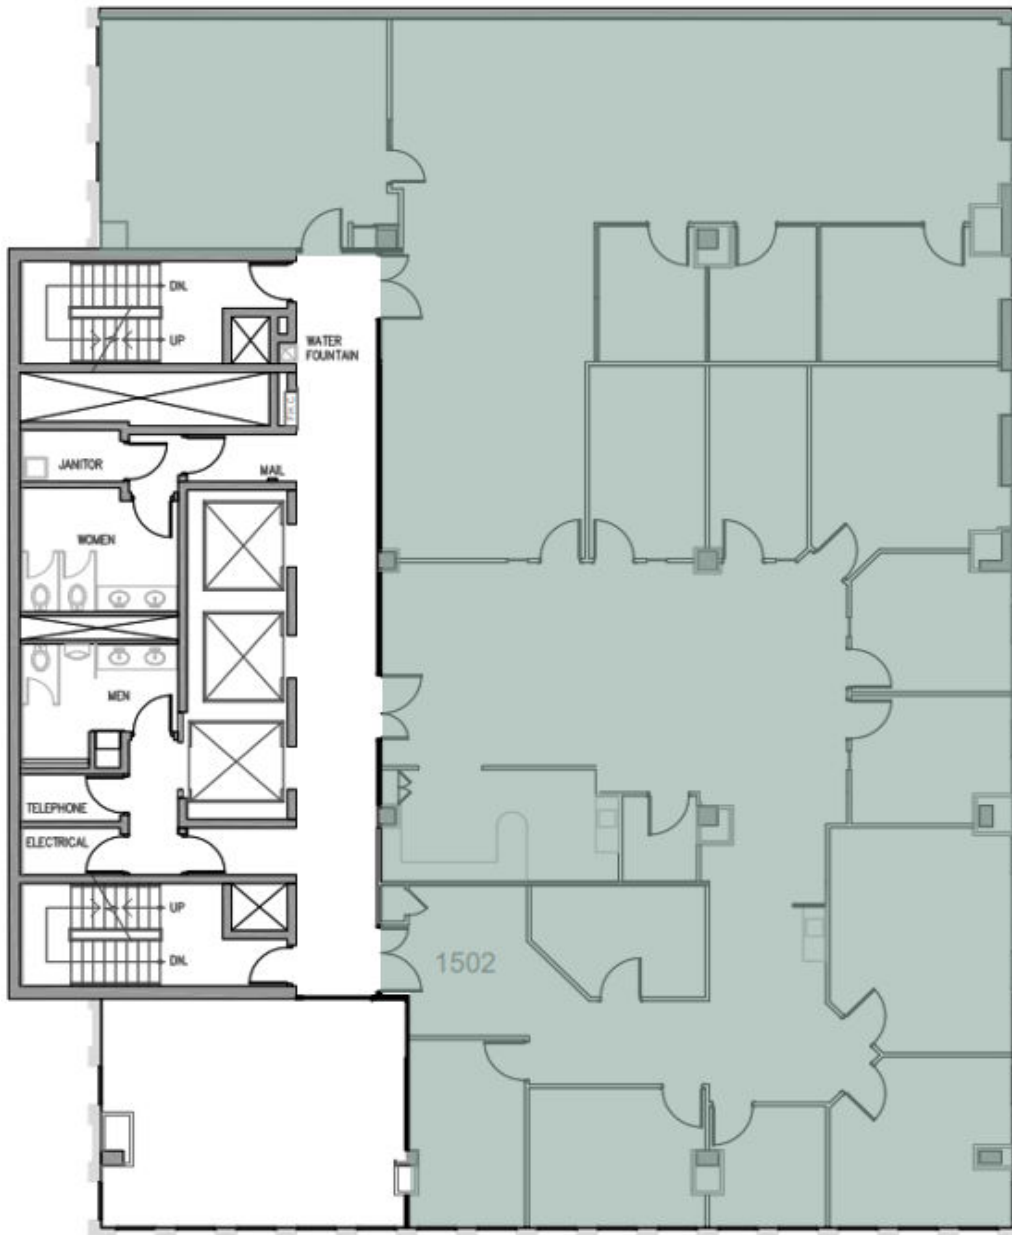

METCALFE
REALTY COMPANY LIMITED

85 Albert Street

Suite 1502

5,382 Square Feet

ALBERT STREET