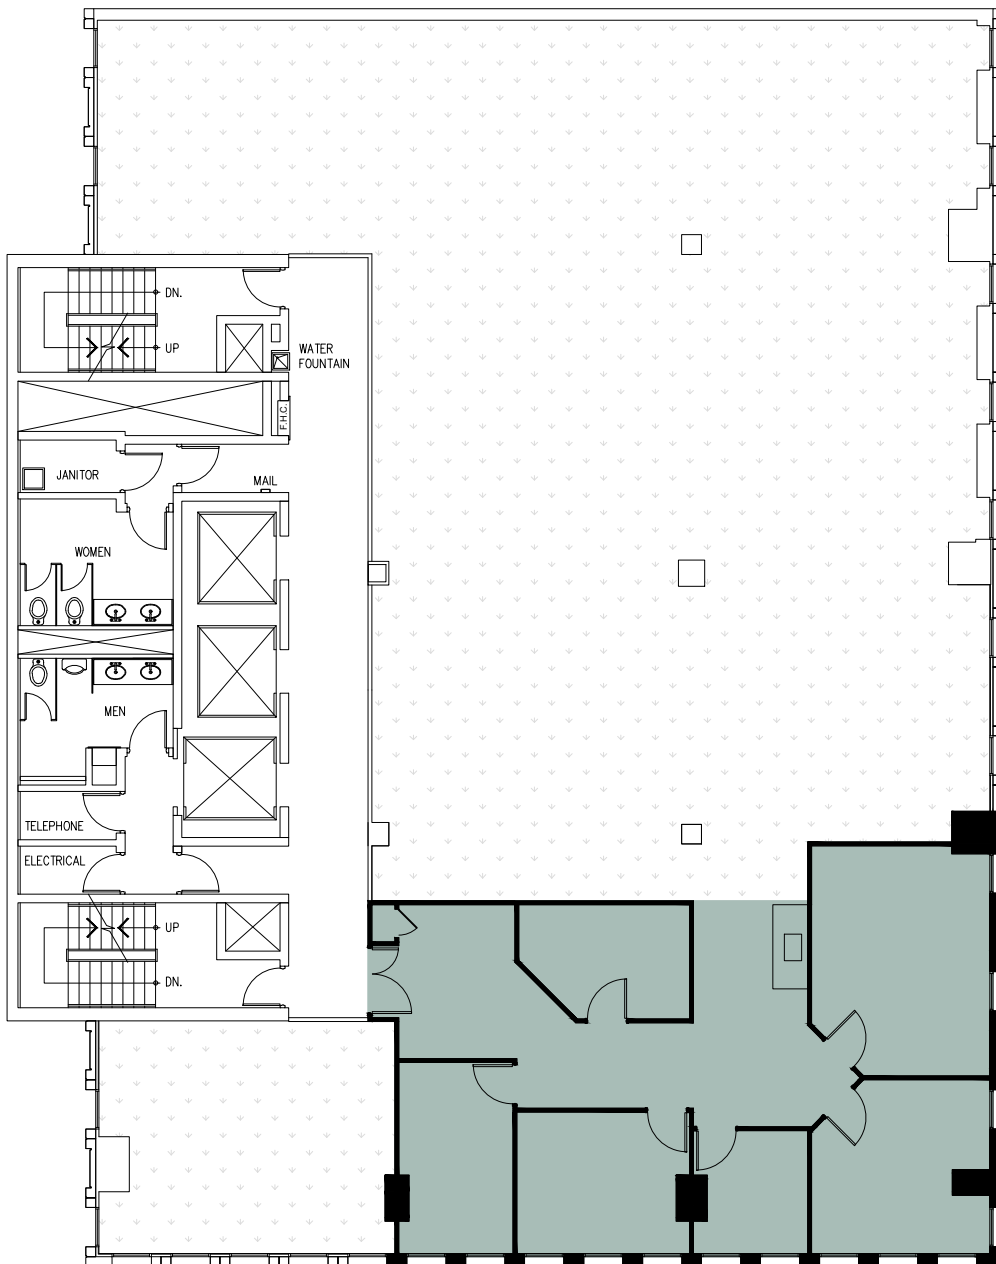

METCALFE
REALTY COMPANY LIMITED

85 Albert Street
Suite 1502
1,457 Square Feet

ALBERT STREET