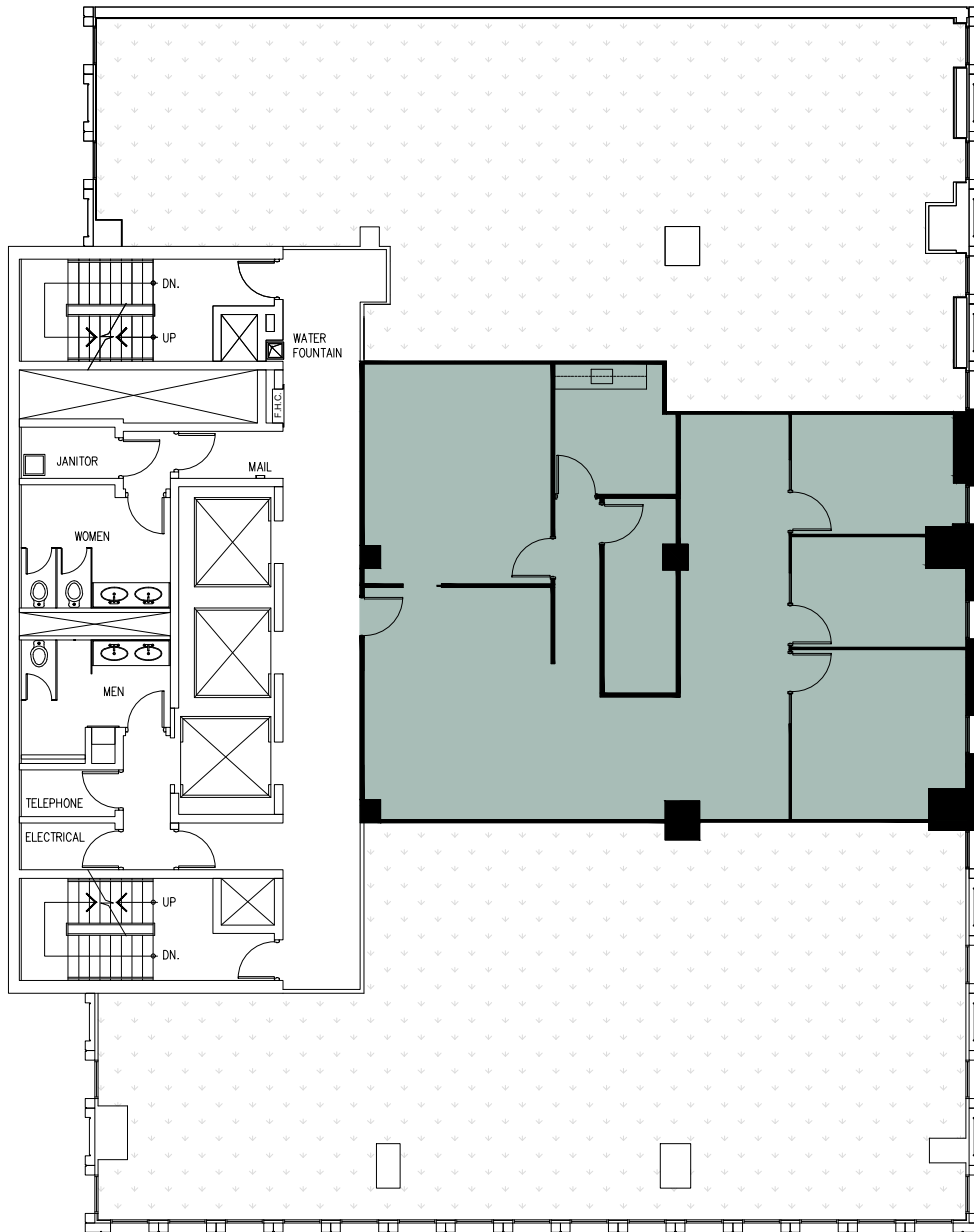

METCALFE
REALTY COMPANY LIMITED

85 Albert Street
Suite 1401
1,784 Square Feet

ALBERT STREET