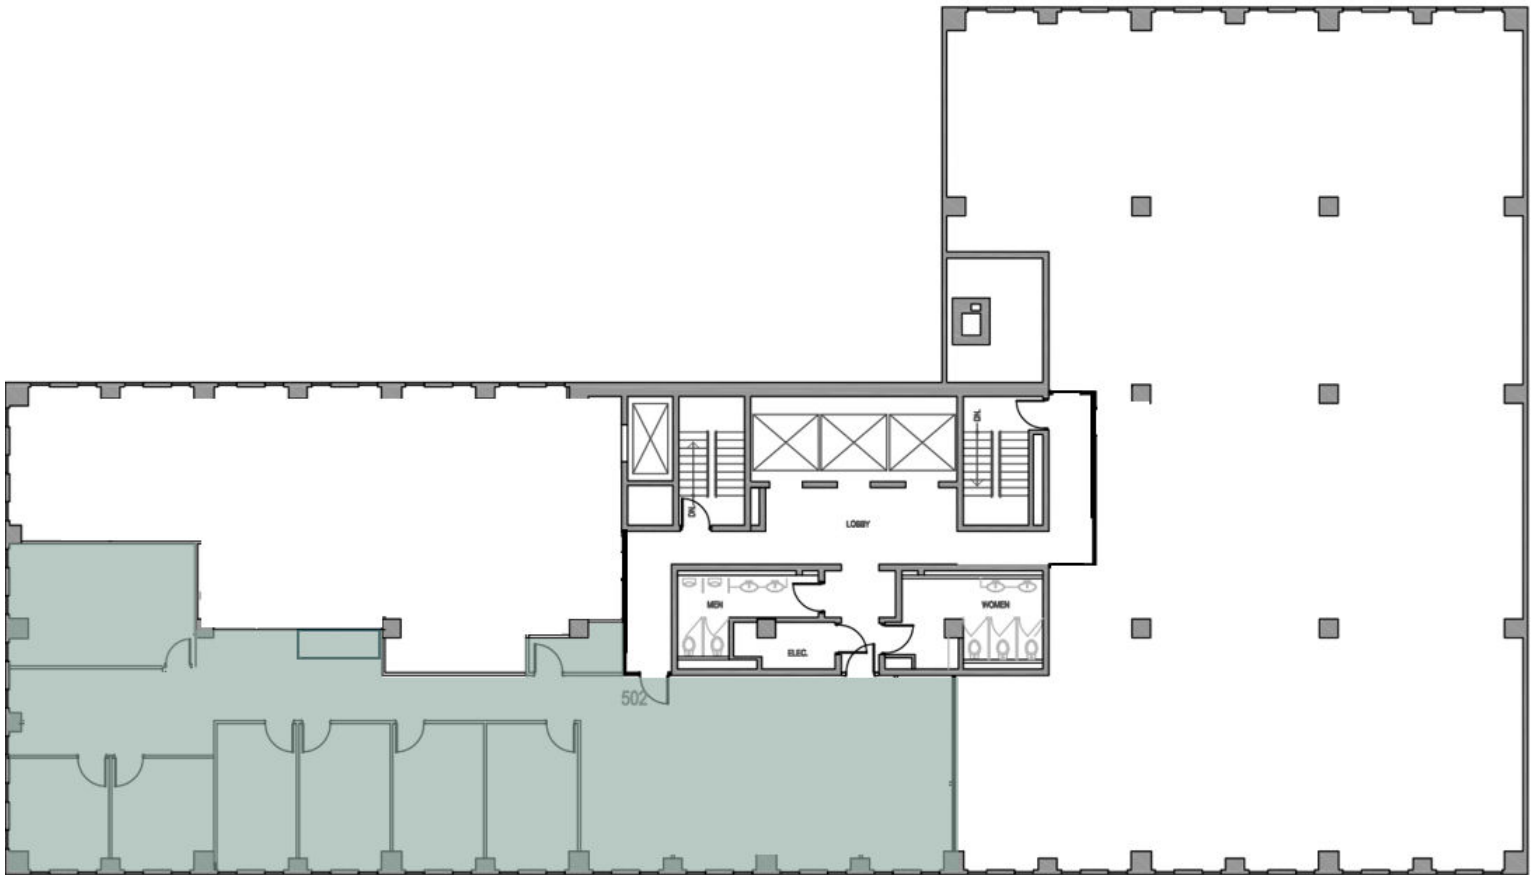

METCALFE
REALTY COMPANY LIMITED

116 Albert Street
Suite 502
2,821 Square
Feet

ALBERT STREET