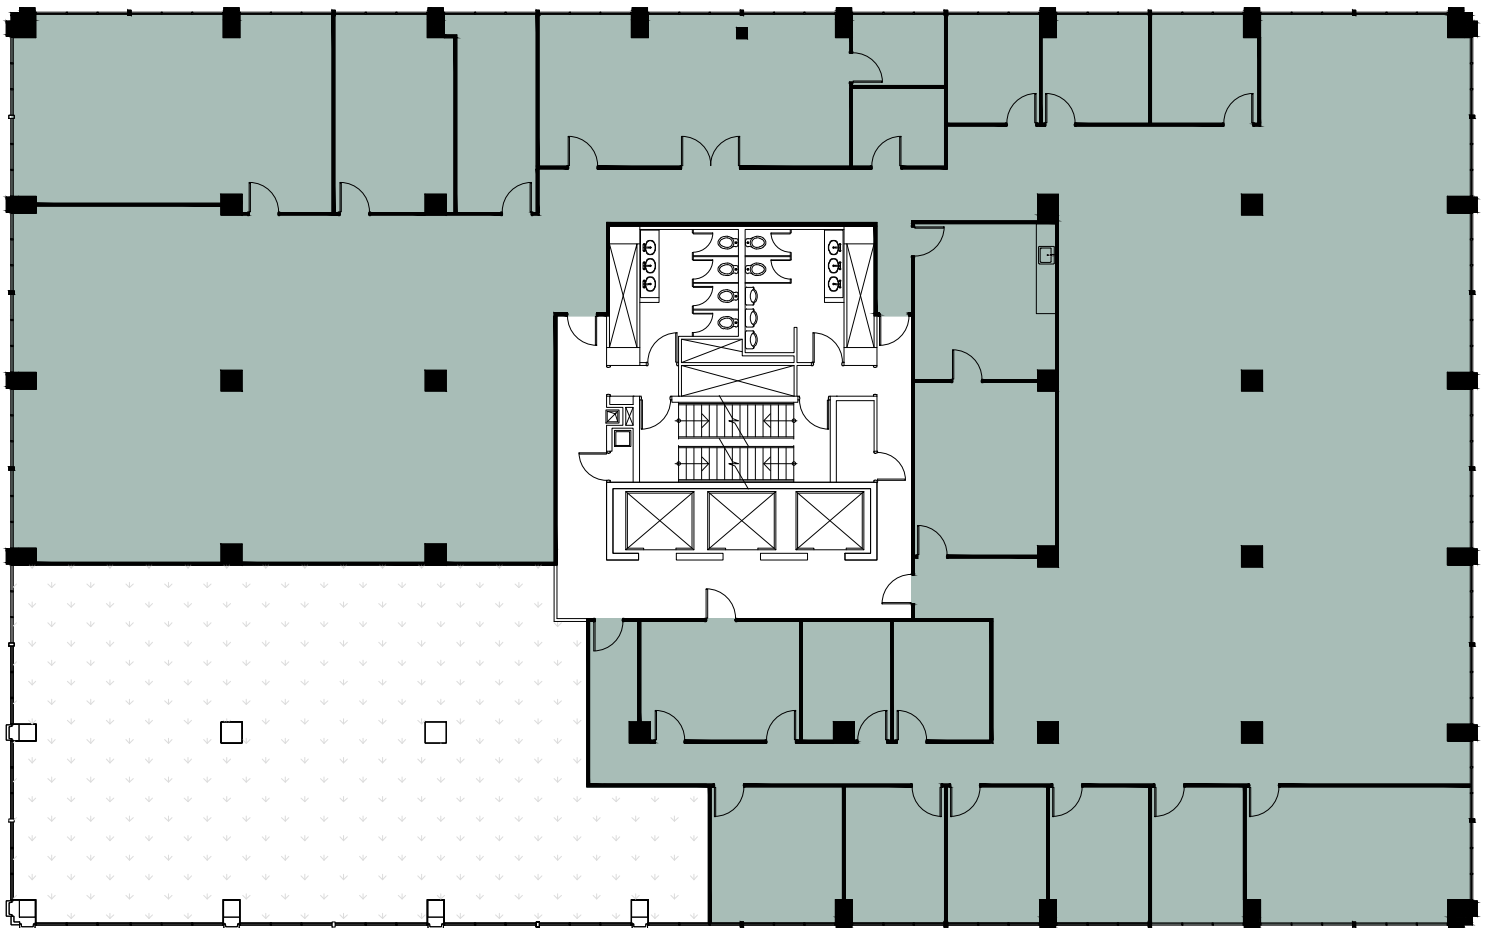

METCALFE
REALTY COMPANY LIMITED

The Fuller Building 75 Albert Street

Suite 701
10,474 Square Feet

ALBERT STREET