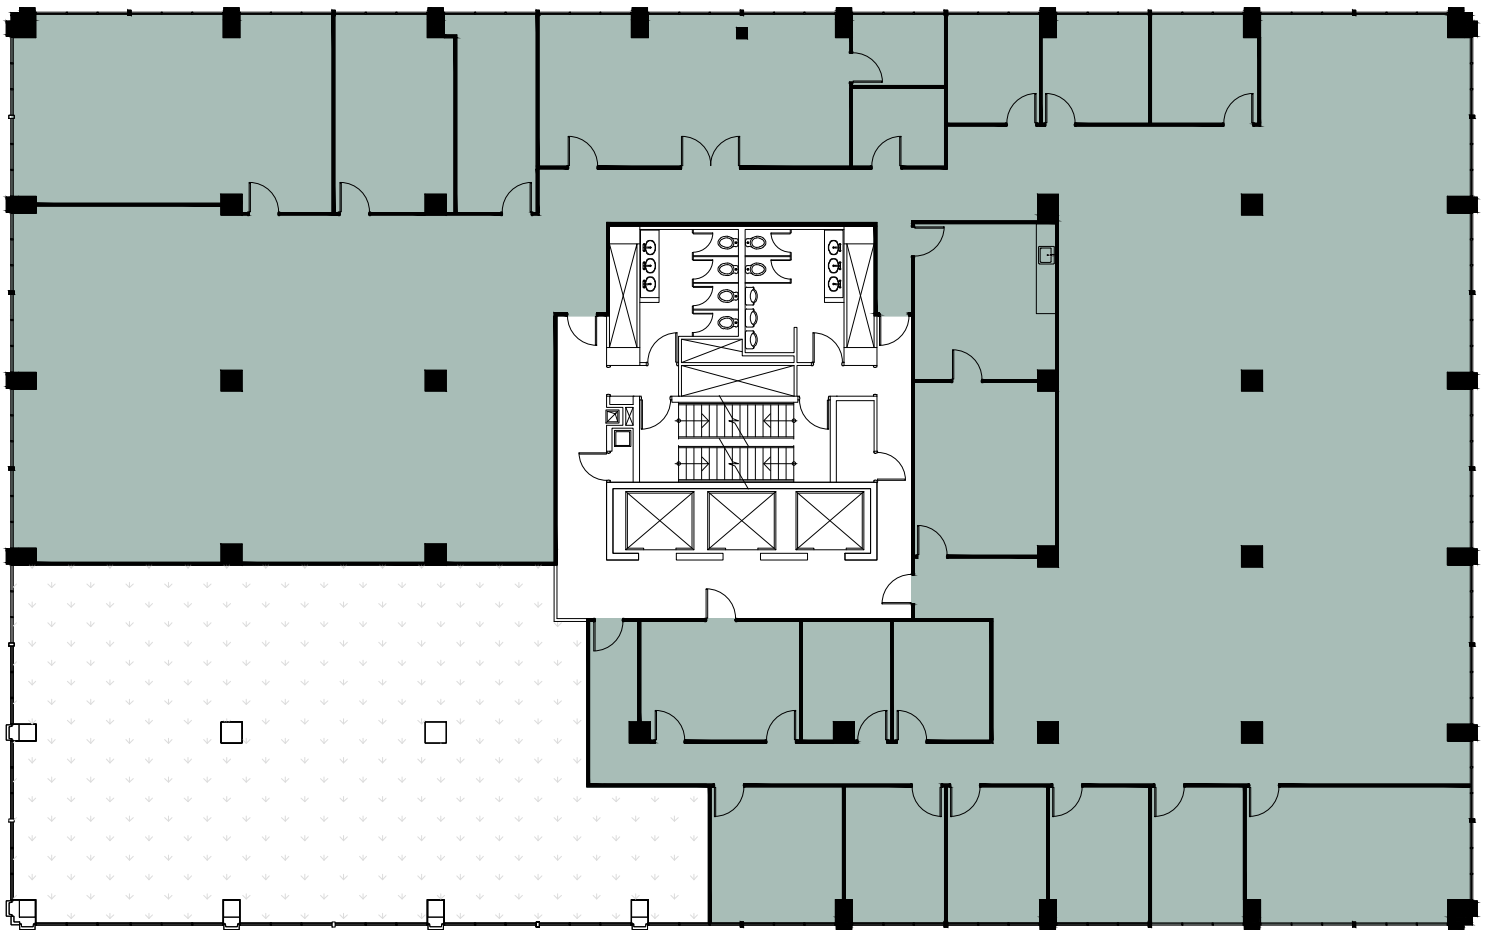

# The Fuller Building 75 Albert Street

Suite 701  
10,474 Square Feet

ALBERT STREET