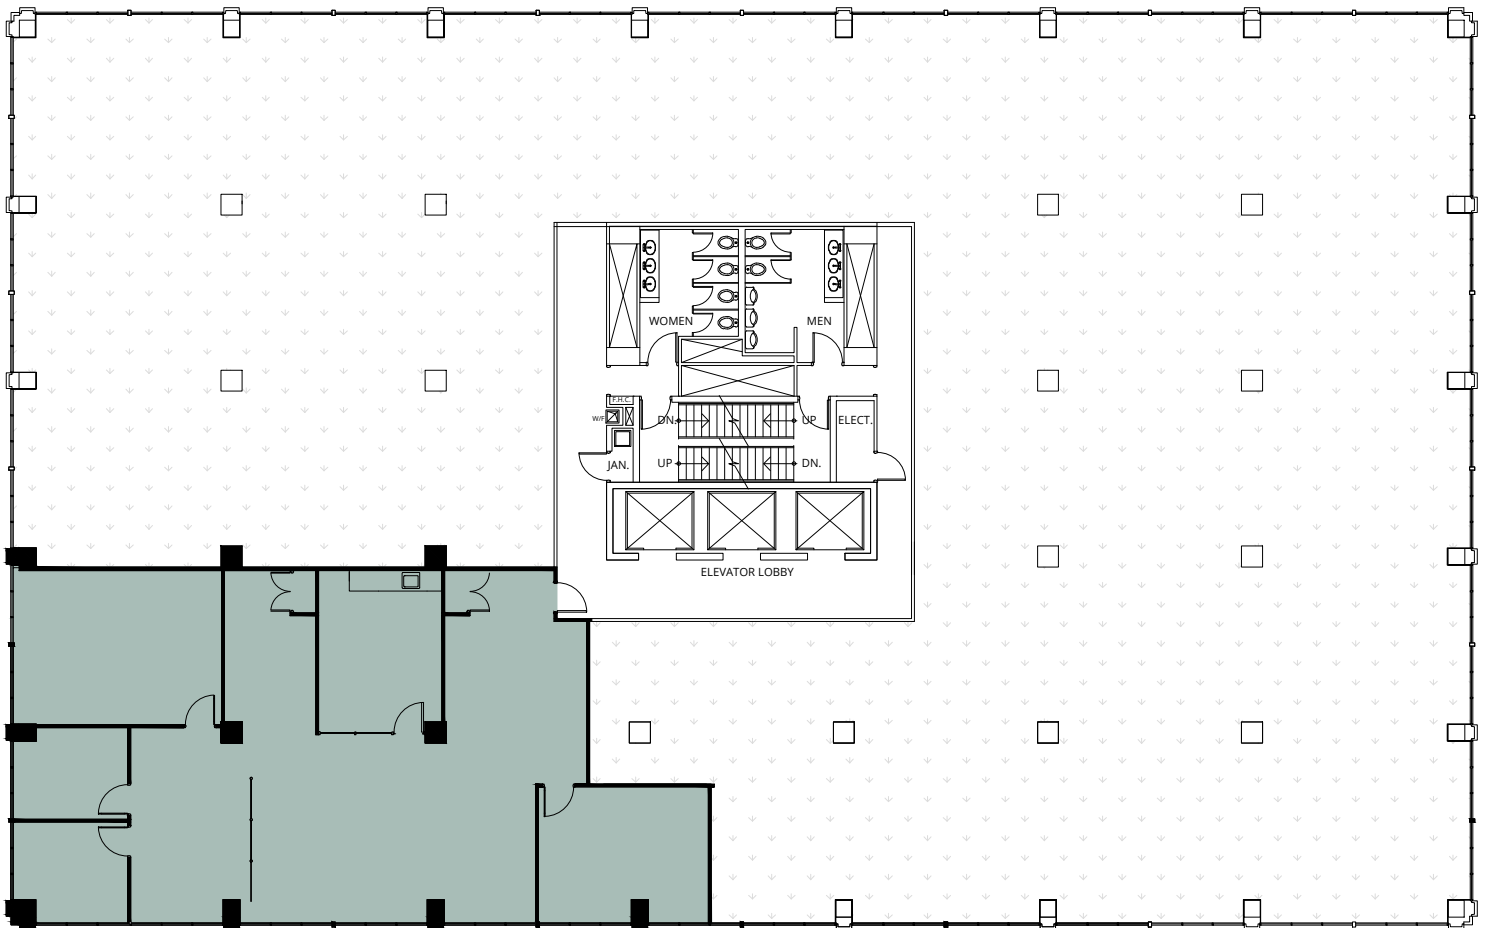

METCALFE
REALTY COMPANY LIMITED

The Fuller Building 75 Albert Street

Suite 700
2,596 Square Feet

ALBERT STREET