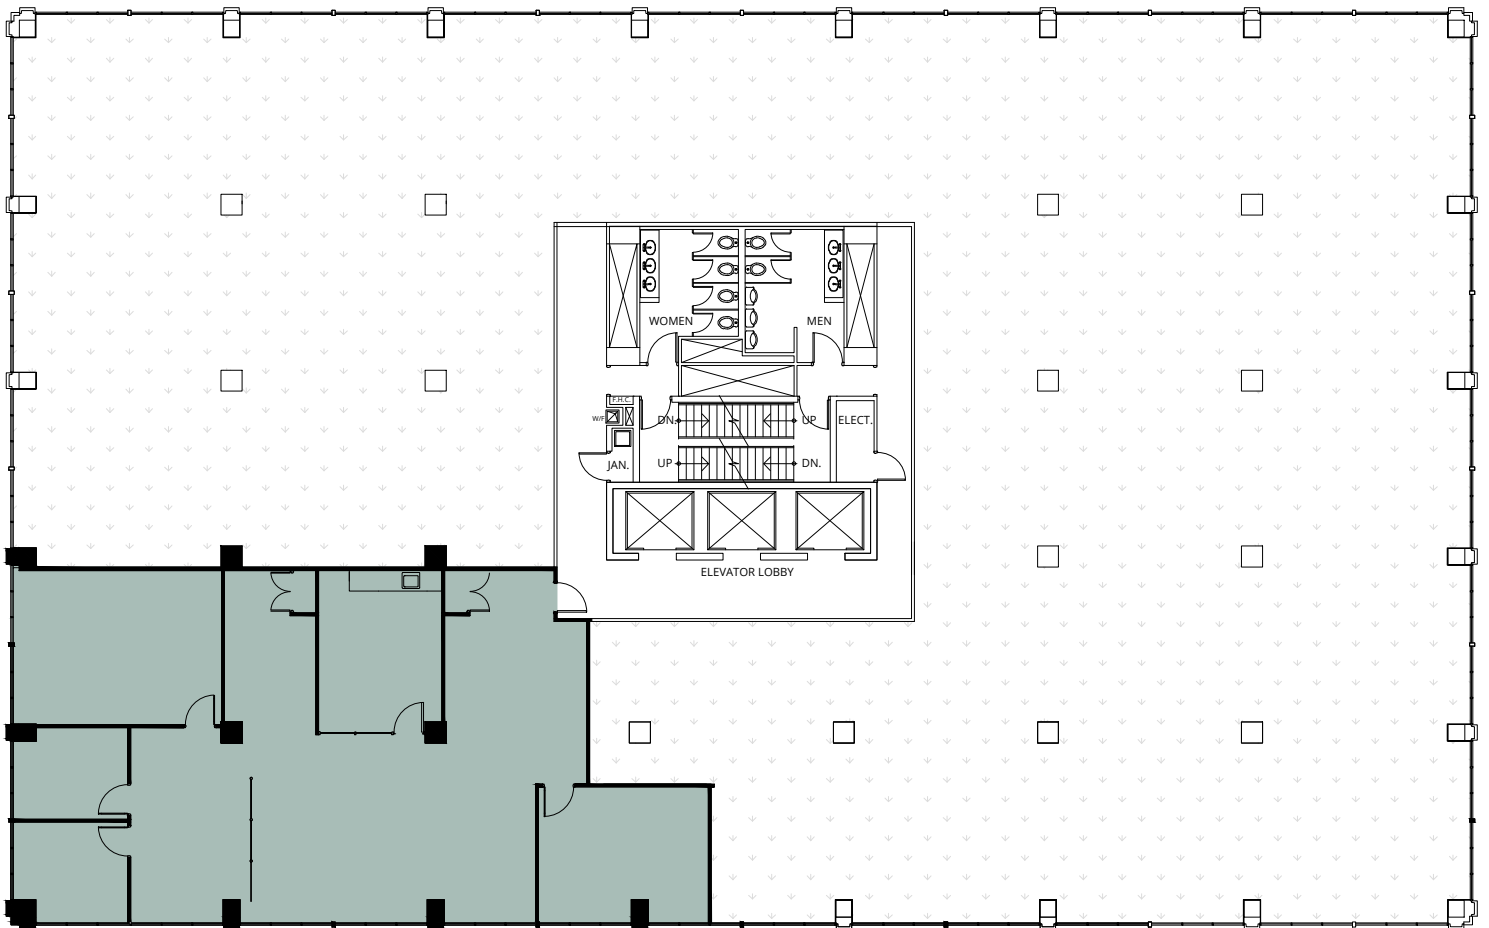

METCALFE
REALTY COMPANY LIMITED

The Fuller Building
75 Albert Street

Suite 700
2,596 Square Feet

ALBERT STREET