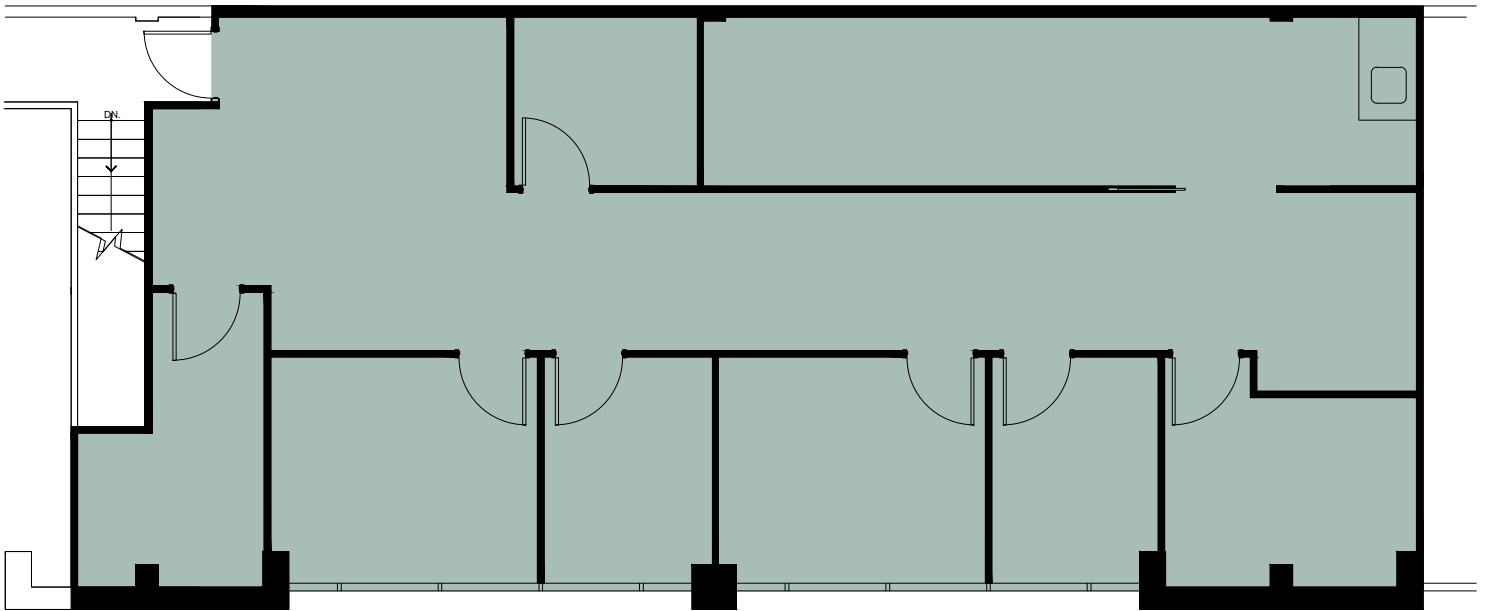

METCALFE
REALTY COMPANY LIMITED

700 Industrial Avenue
Suite 330
1,446 Square Feet

LOCATION PLAN

INDUSTRIAL AVENUE

2ND FLOOR