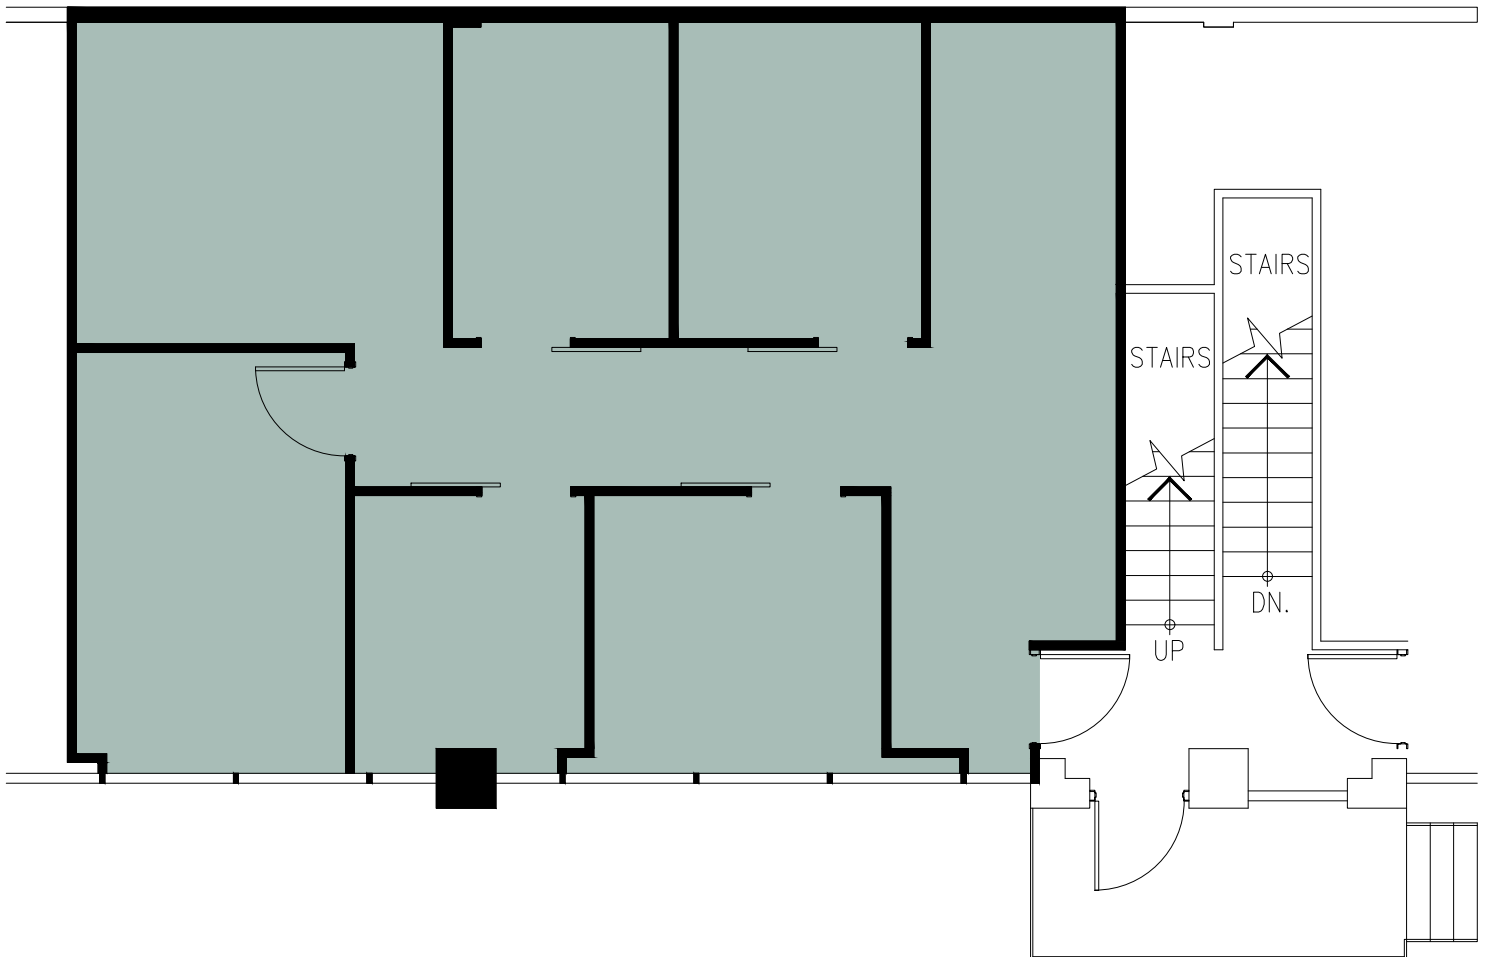

METCALFE
REALTY COMPANY LIMITED

700 Industrial Avenue

Suite 405

936 Square Feet

LOCATION PLAN

INDUSTRIAL AVENUE

MEZZANINE FLOOR

613-563-4442 | www.metcalfe.ca | metcalfe@metcalfe.ca
130 Albert Street, Suite 210, Ottawa ON K1P 5G4