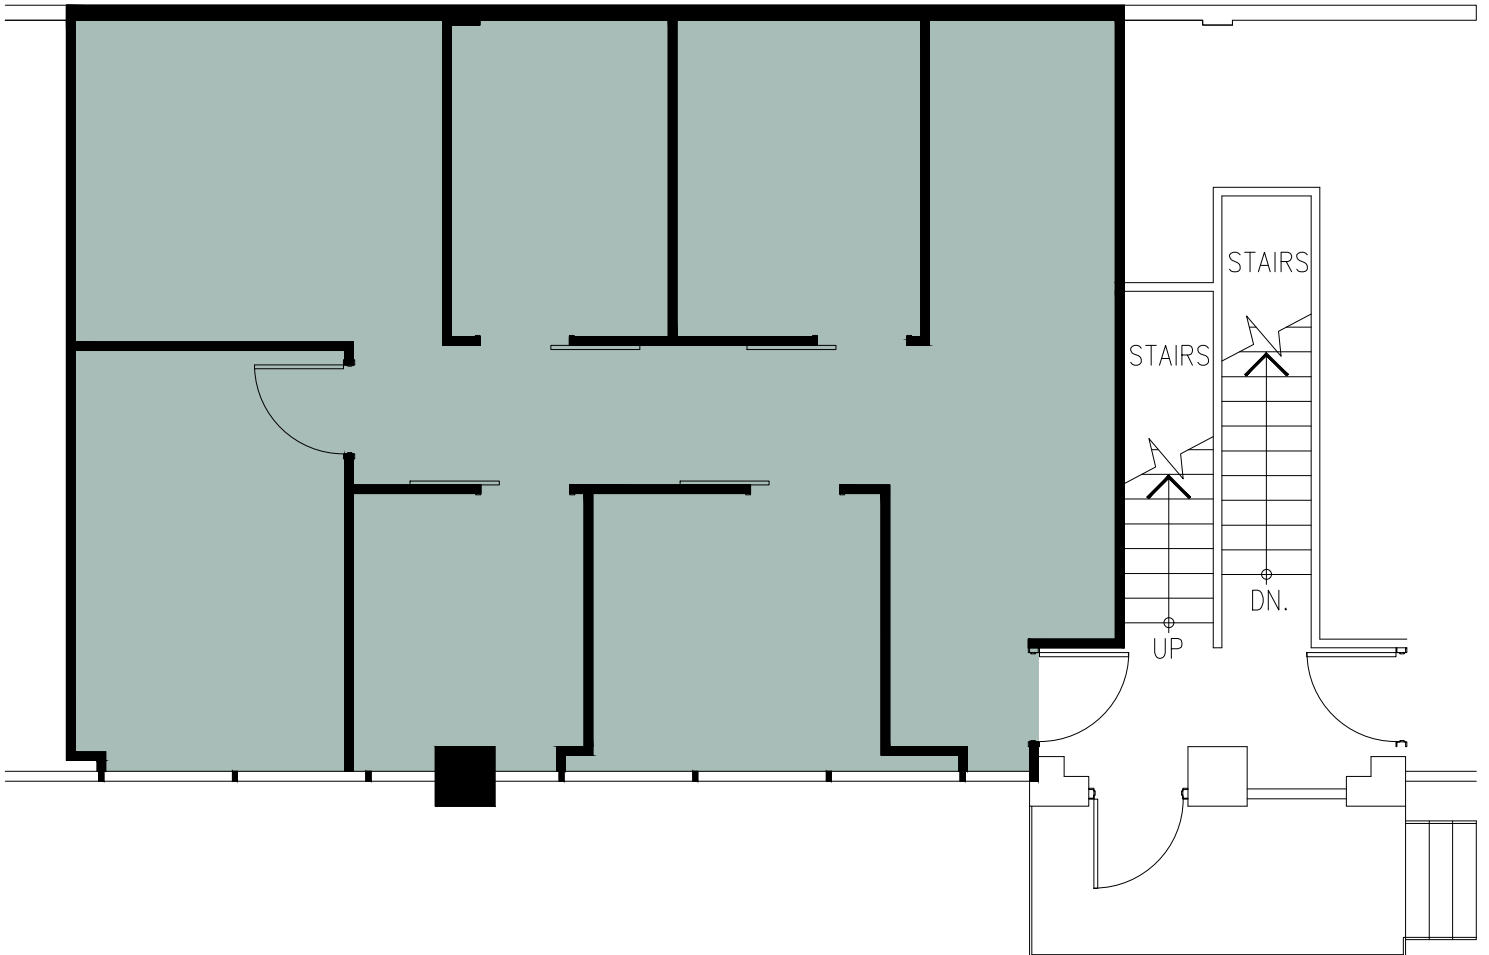

**METCALFE**  
REALTY COMPANY LIMITED

700 Industrial Avenue  
Suite 405  
936 Square Feet

LOCATION PLAN

613-563-4442 | [www.metcalfe.ca](http://www.metcalfe.ca) | [metcalfe@metcalfe.ca](mailto:metcalfe@metcalfe.ca)  
130 Albert Street, Suite 210, Ottawa ON K1P 5G4