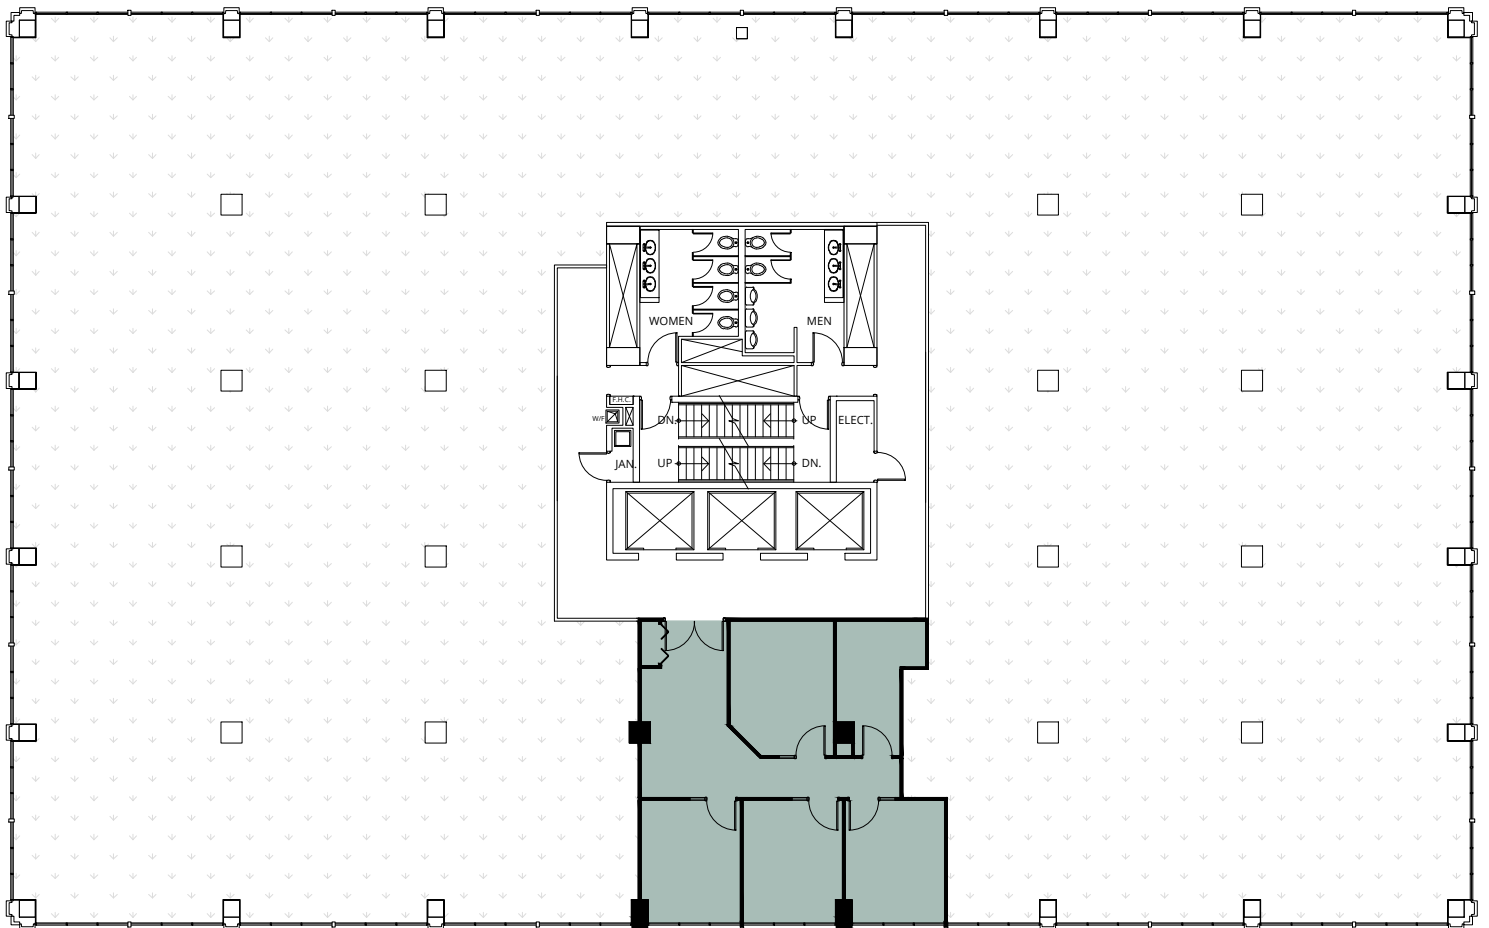

METCALFE
REALTY COMPANY LIMITED

The Fuller Building 75 Albert Street

Suite 905
1,005 Square Feet

ALBERT STREET