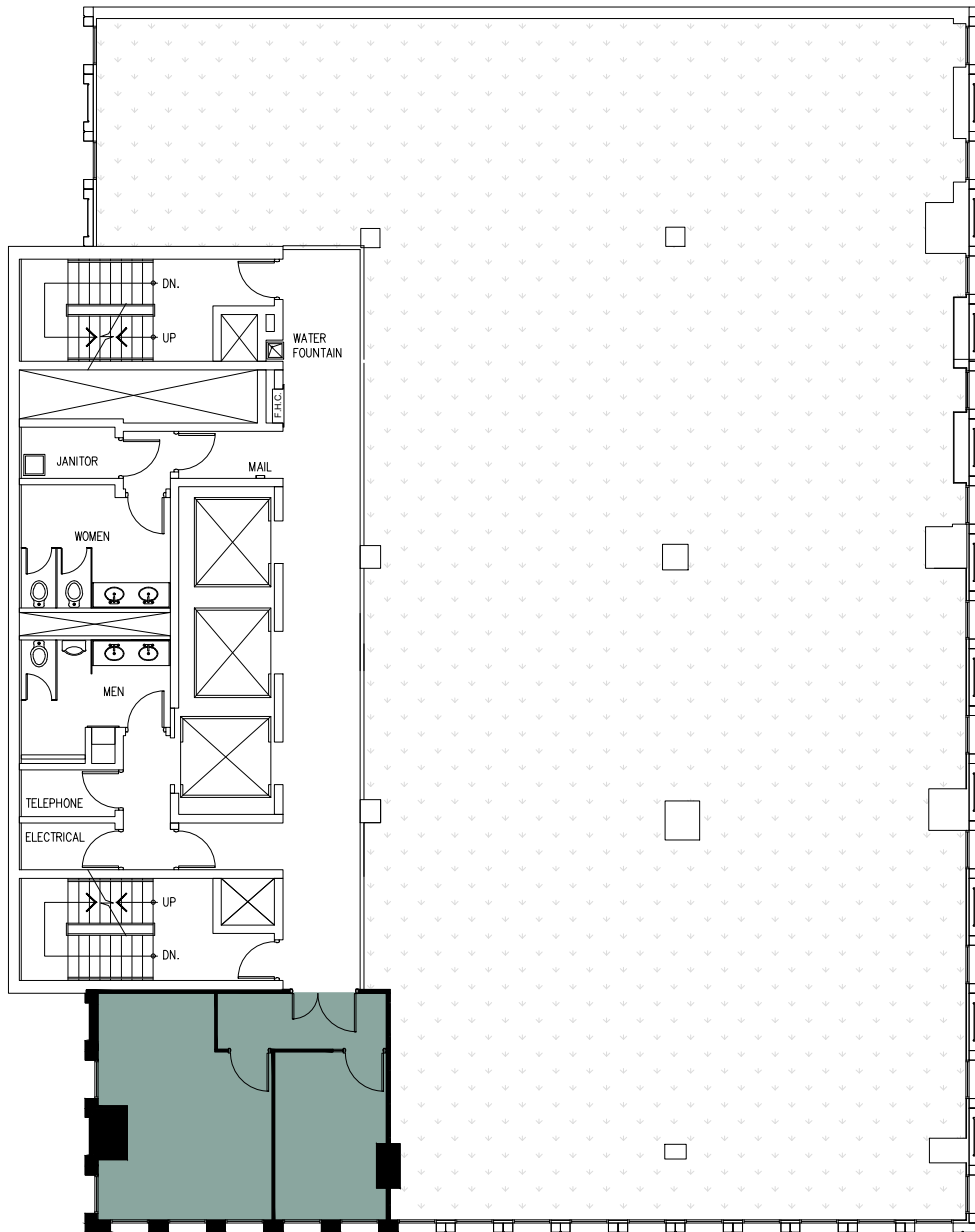

METCALFE
REALTY COMPANY LIMITED

85 Albert Street

Suite 1501
464 Square Feet

ALBERT STREET