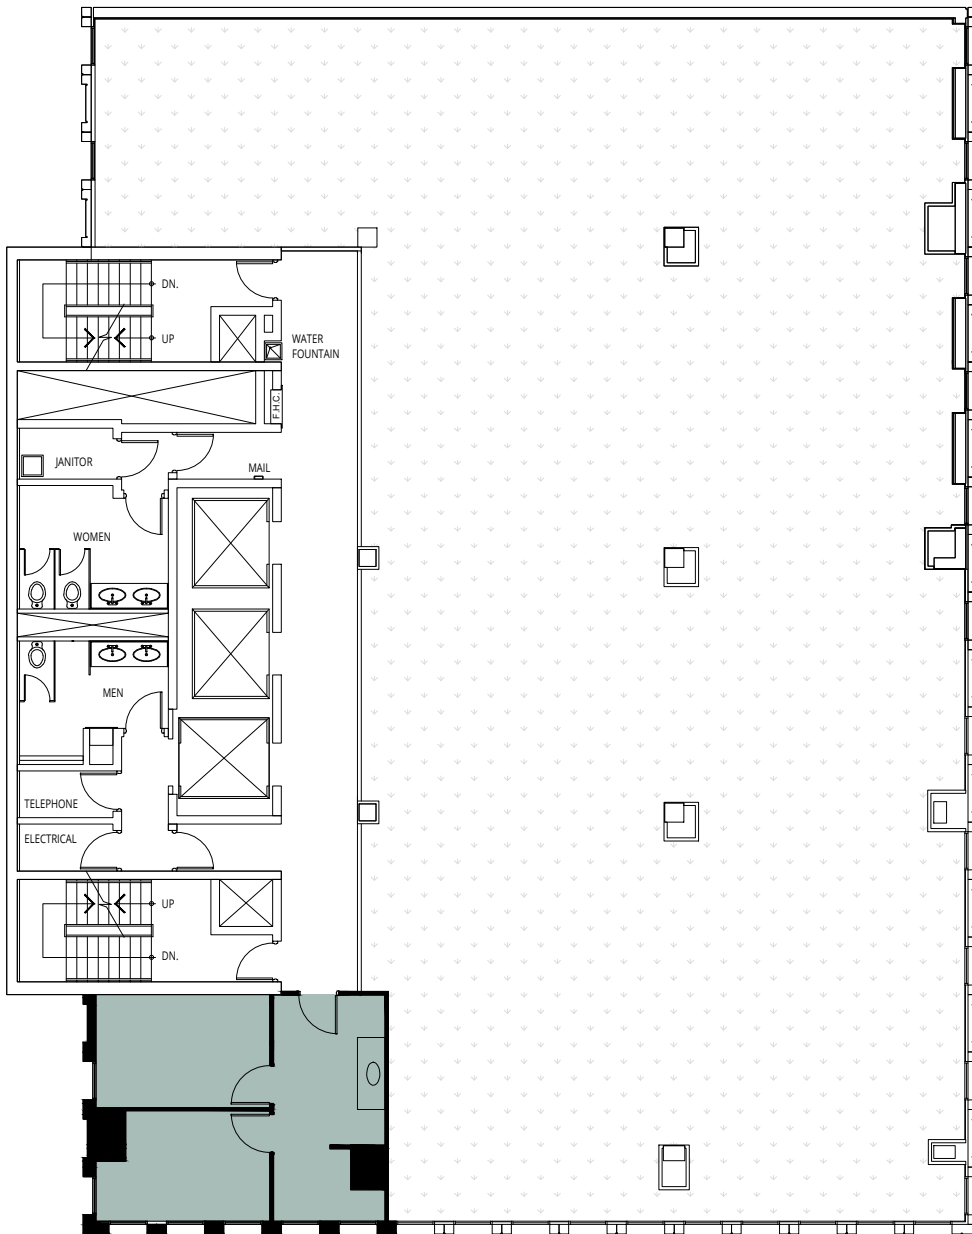

METCALFE
REALTY COMPANY LIMITED

85 Albert Street
Suite 1105
464 Square Feet

ALBERT STREET