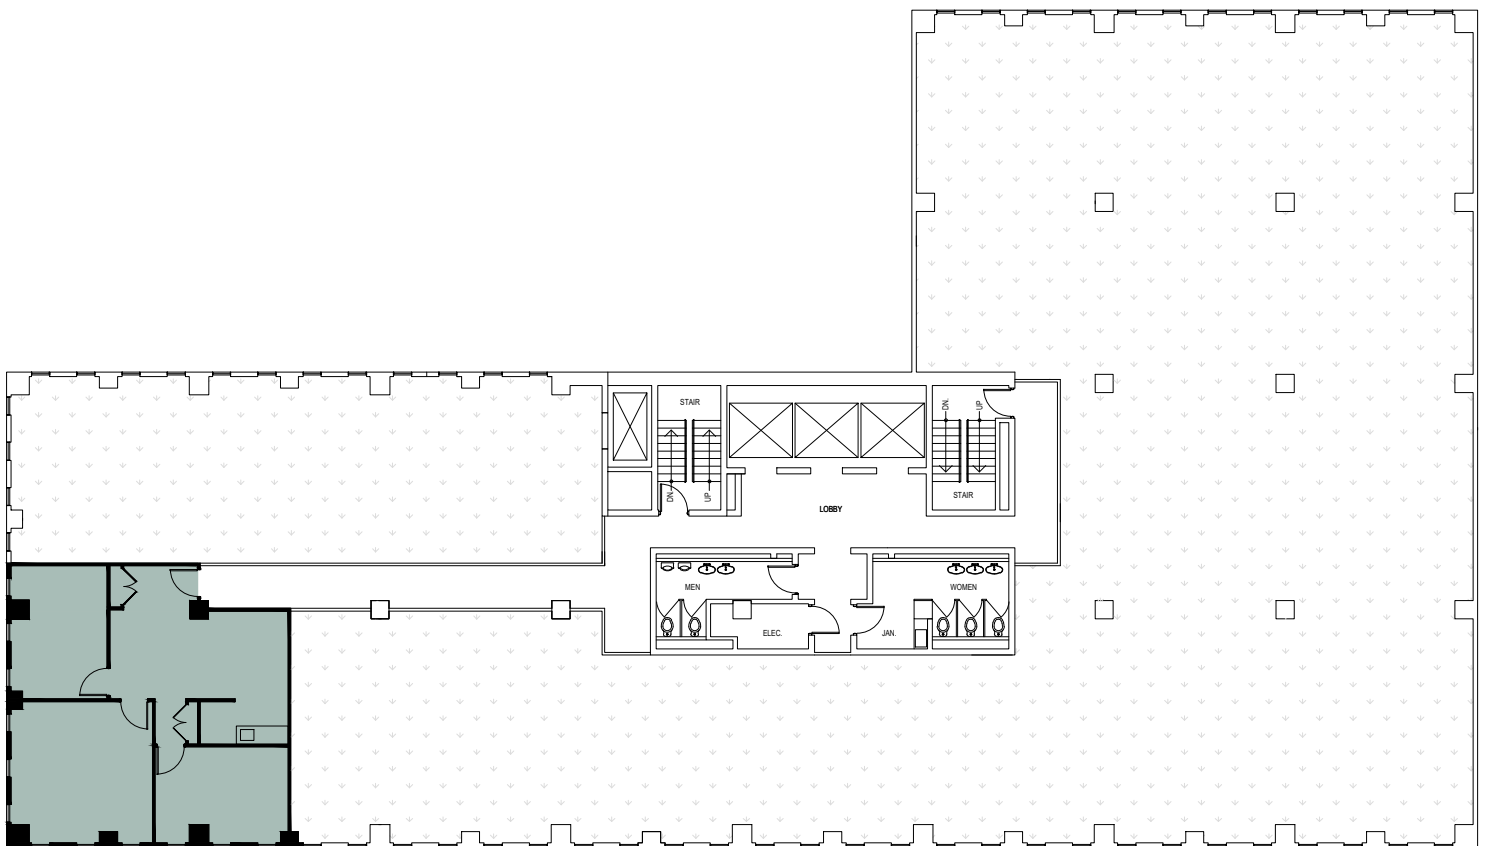

**METCALFE**  
REALTY COMPANY LIMITED

116 Albert Street  
Suite 701  
1,007 Square Feet

ALBERT STREET