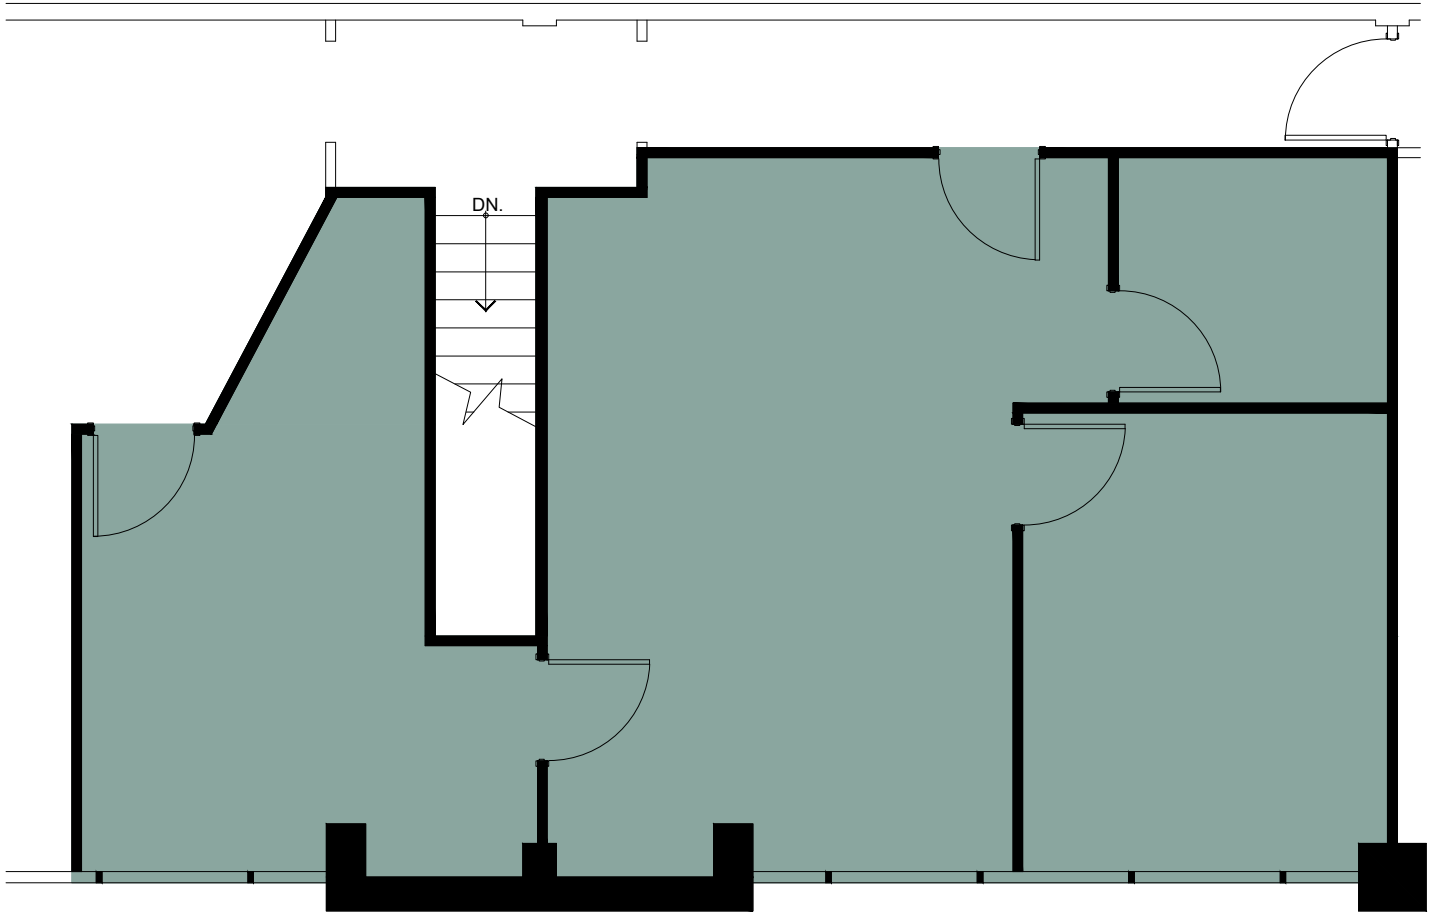

**METCALFE**  
REALTY COMPANY LIMITED

700 Industrial Avenue  
Suite 420  
784 Square Feet

LOCATION PLAN

INDUSTRIAL AVENUE

2ND FLOOR