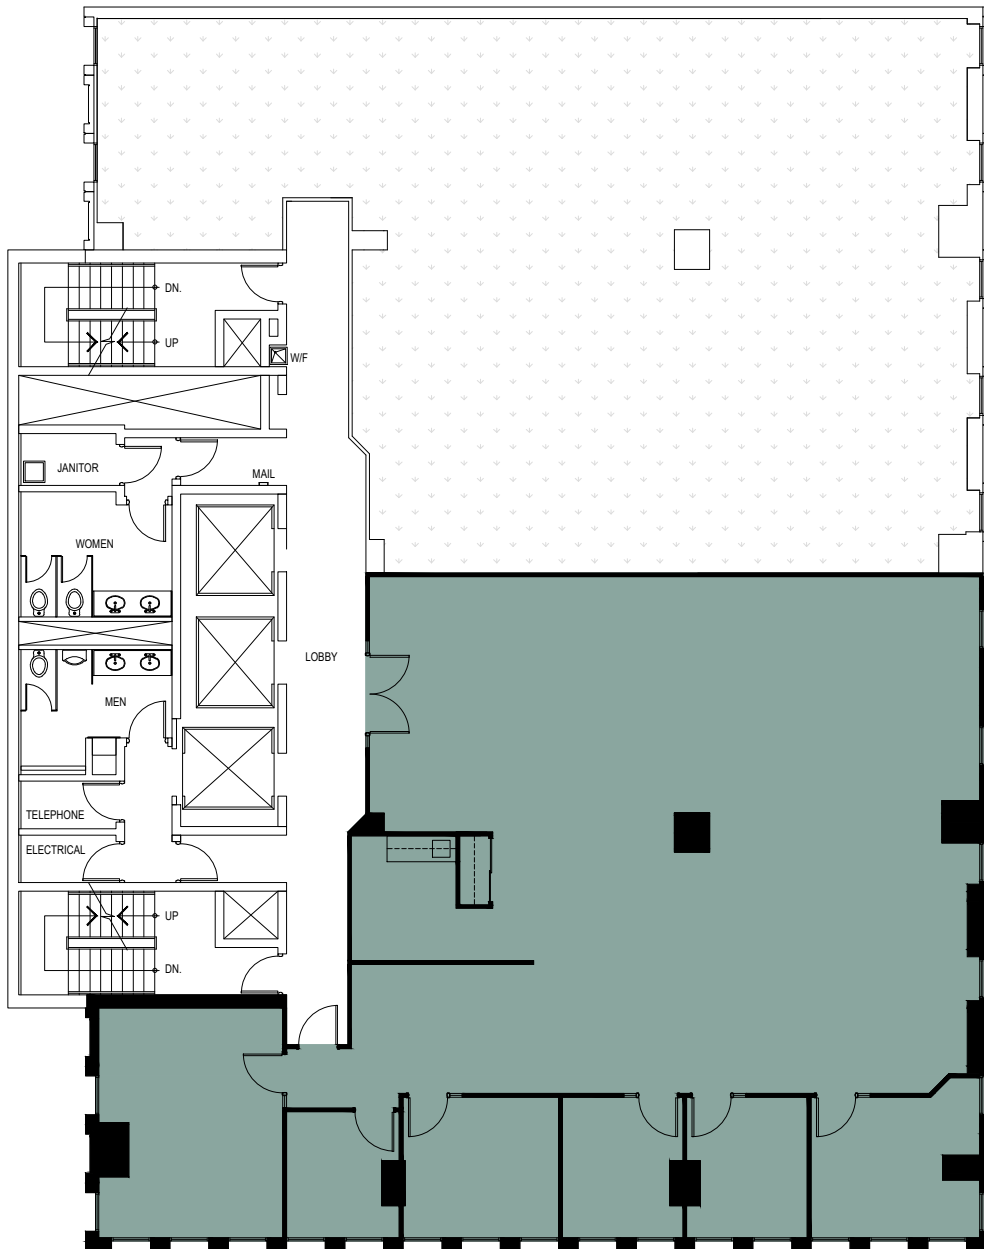

METCALFE
REALTY COMPANY LIMITED

85 Albert Street
Suite 700
3,186 Square Feet

ALBERT STREET