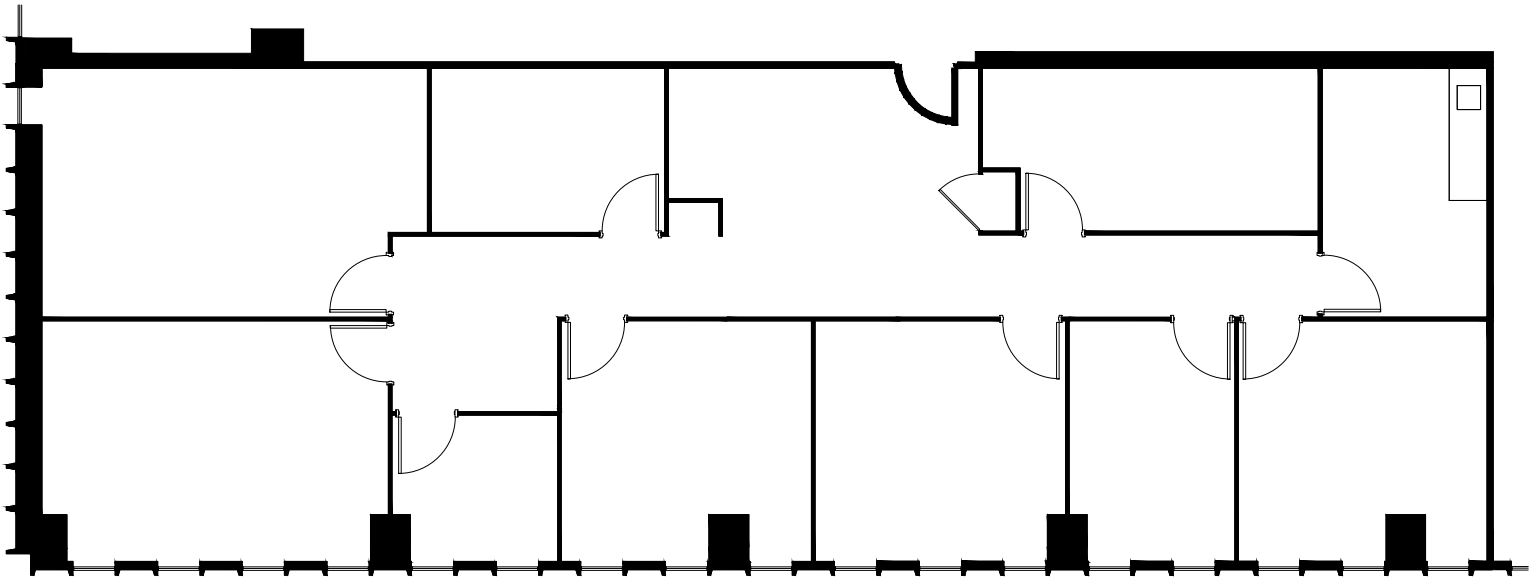

METCALFE
REALTY COMPANY LIMITED

Varette Building 130 Albert Street

Suite 616
2,273 Square Feet

LOCATION PLAN ALBERT STREET