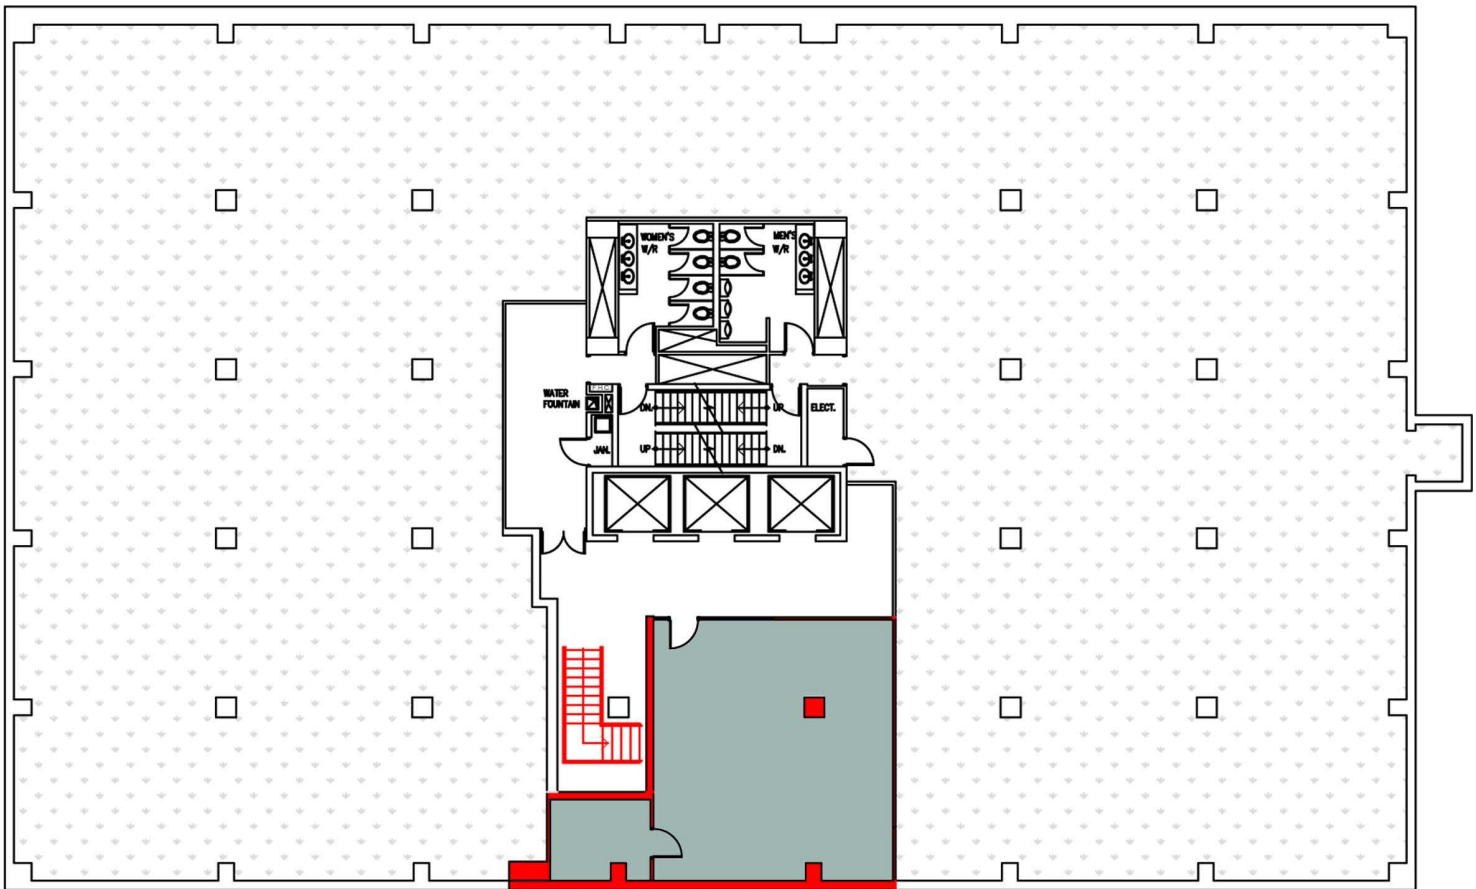

METCALFE
REALTY COMPANY LIMITED

75 ALBERT STREET

Suite B121
980 Square Feet

Albert Street