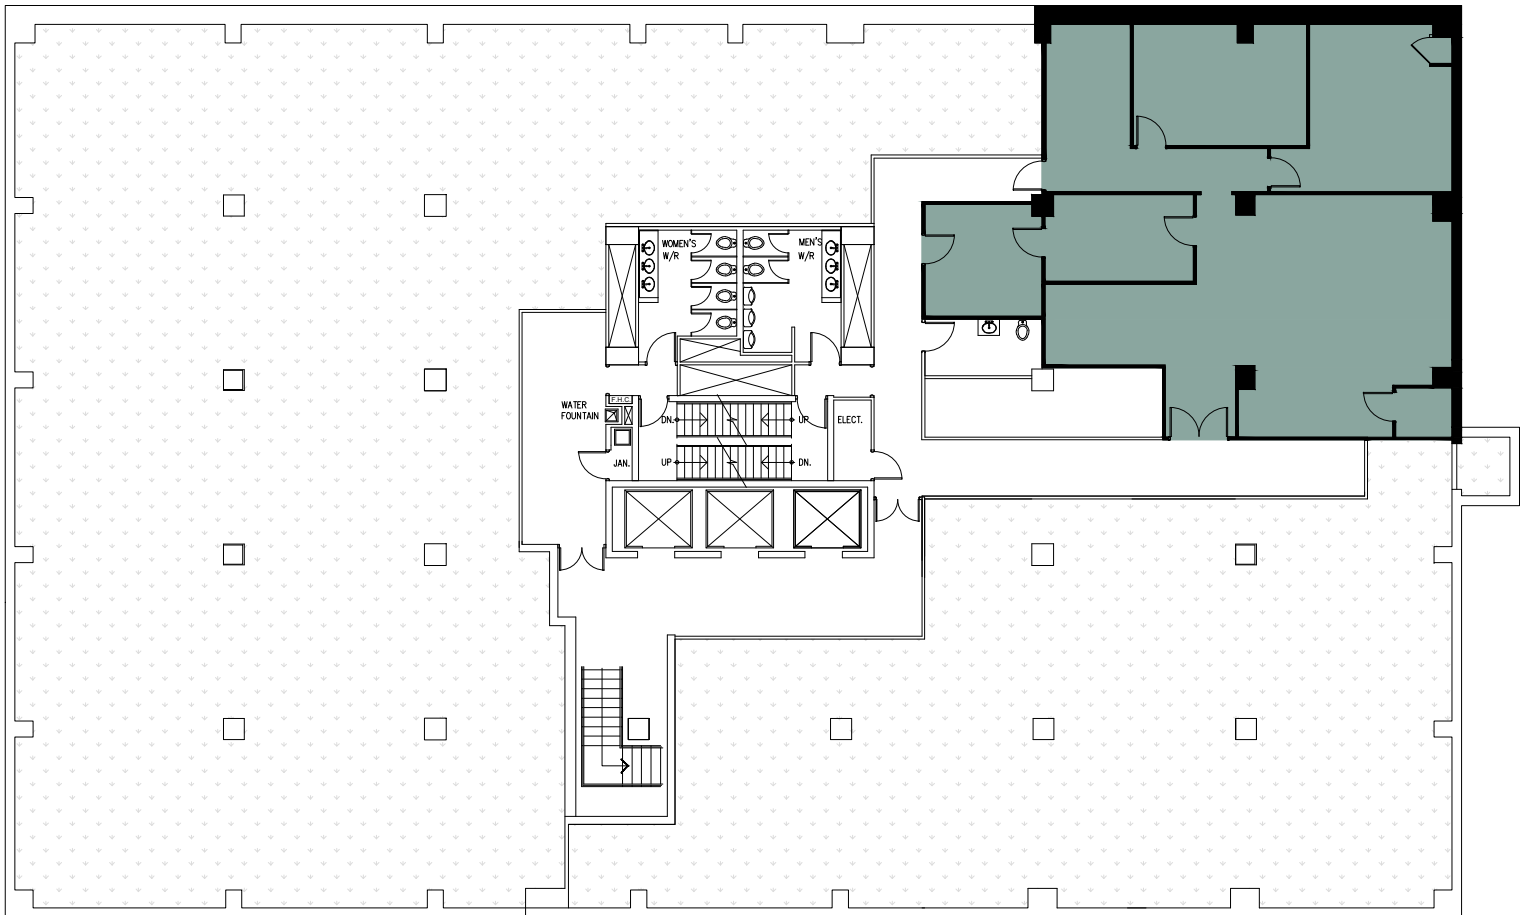

**METCALFE**  
REALTY COMPANY LIMITED

Fuller Building  
75 Albert Street

Suite B010  
1,825 Square Feet

ALBERT STREET