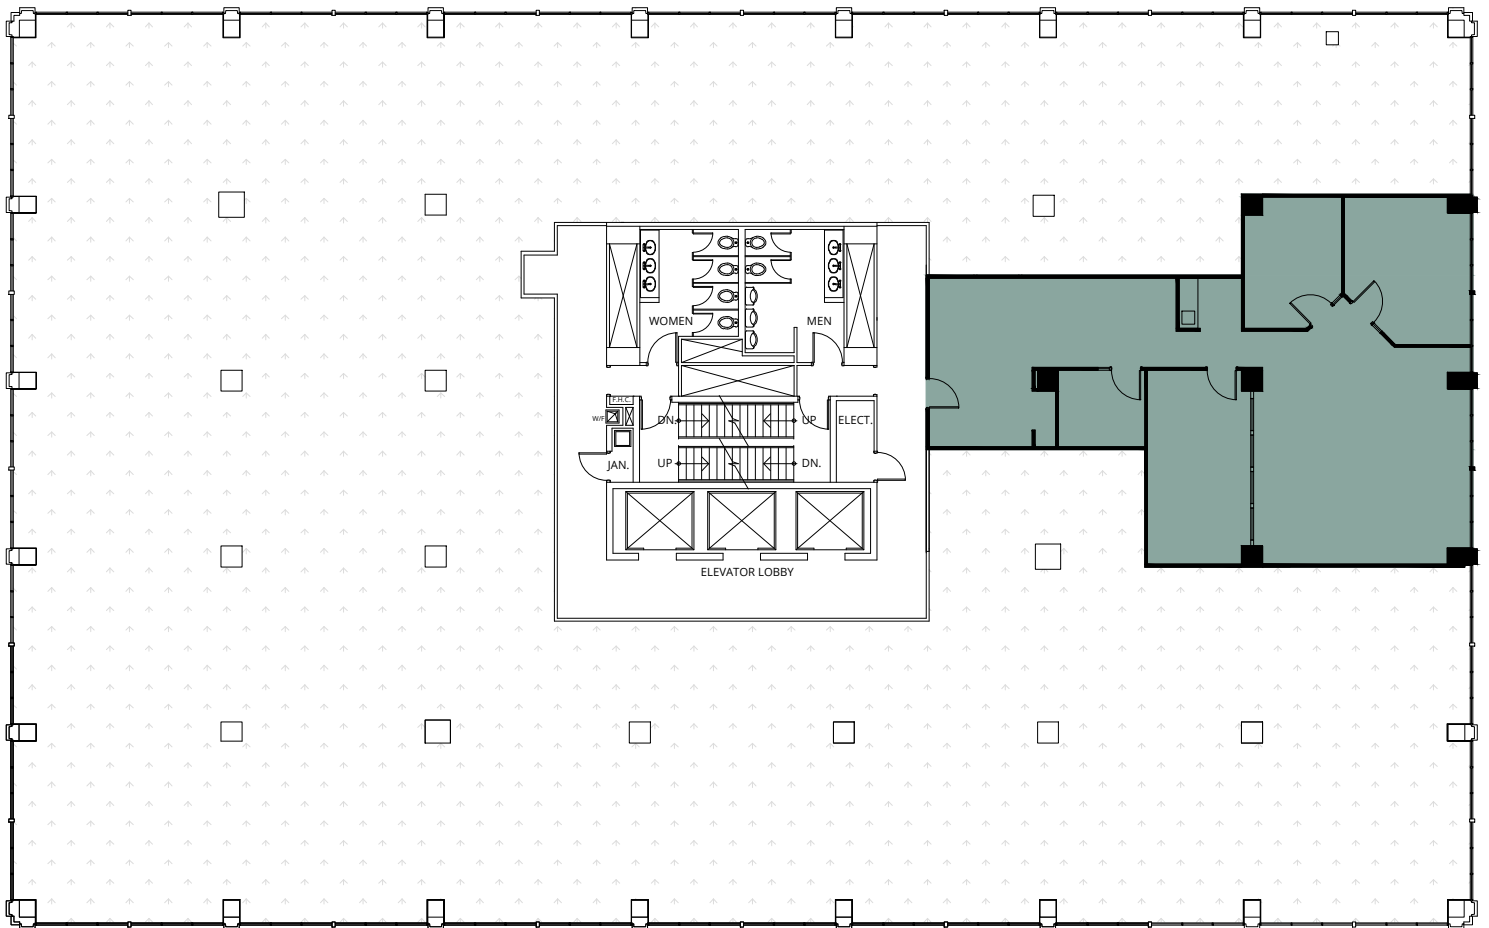

METCALFE
REALTY COMPANY LIMITED

The Fuller Building 75 Albert Street

Suite 209
1,694 Square Feet

ALBERT STREET