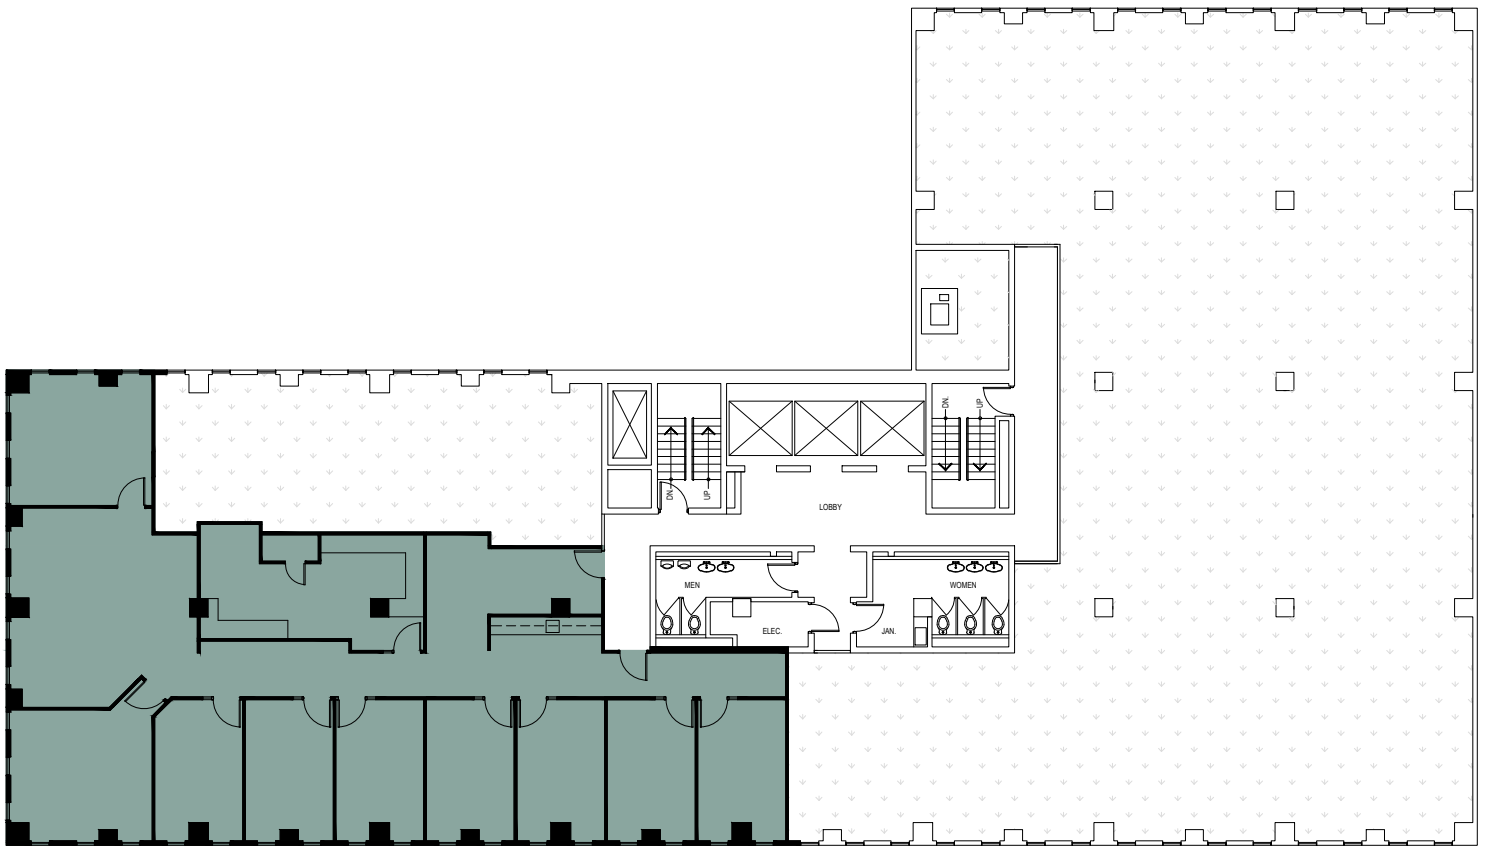

METCALFE
REALTY COMPANY LIMITED

116 Albert Street
Suite 400
3,252 Square Feet

ALBERT STREET