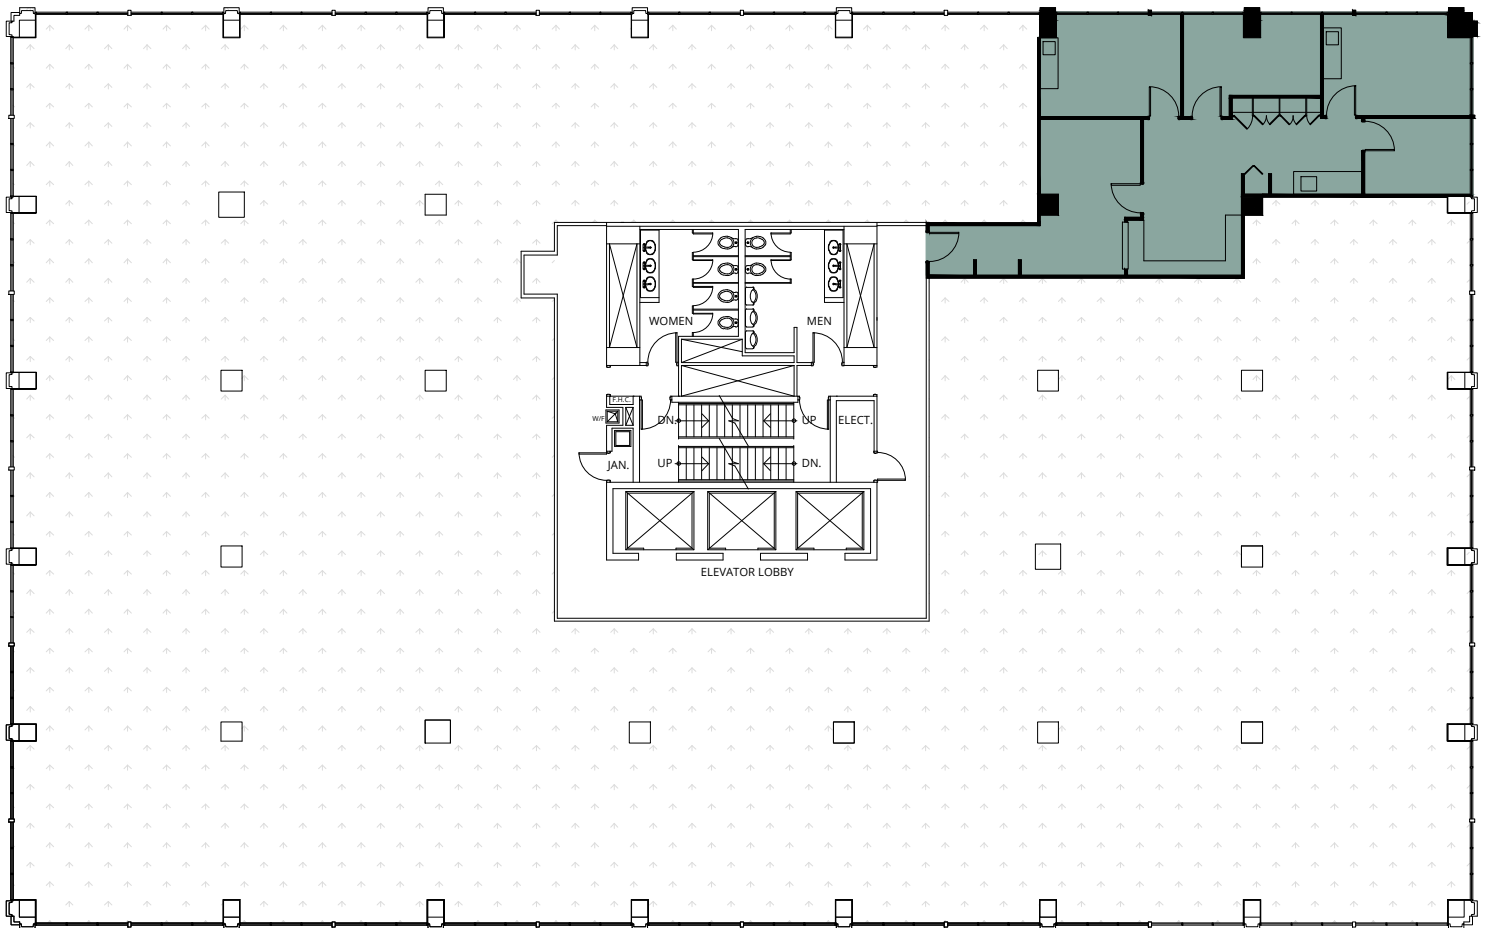

# The Fuller Building 75 Albert Street

Suite 211  
1,035 Square Feet

ALBERT STREET