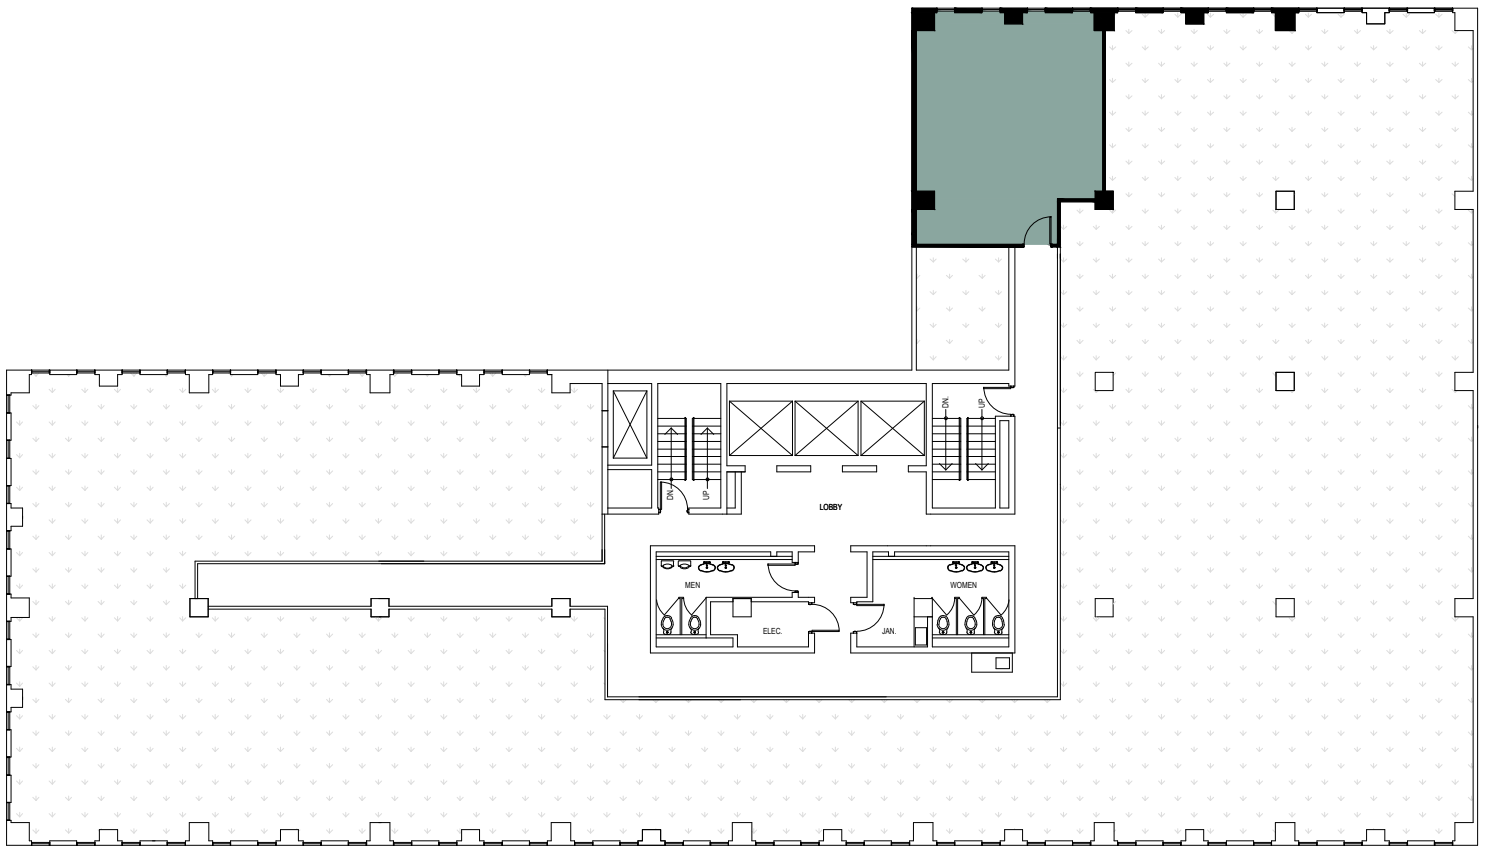

METCALFE
REALTY COMPANY LIMITED

116 Albert Street

Suite 811

533 Square Feet

ALBERT STREET