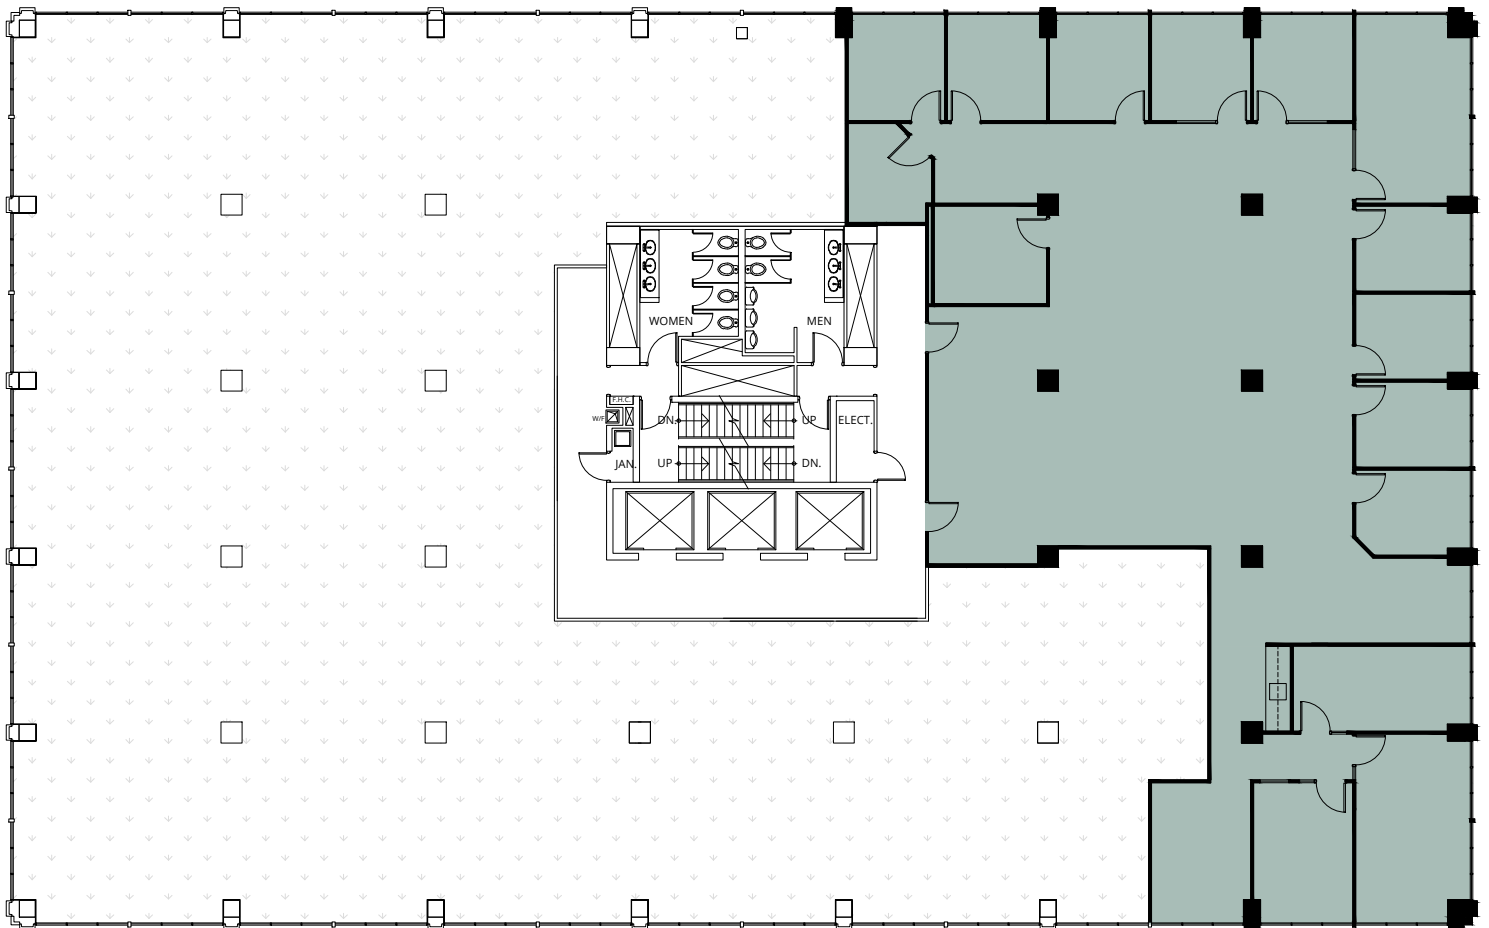

METCALFE
REALTY COMPANY LIMITED

The Fuller Building 75 Albert Street

Suite 908
4,844 Square Feet

ALBERT STREET