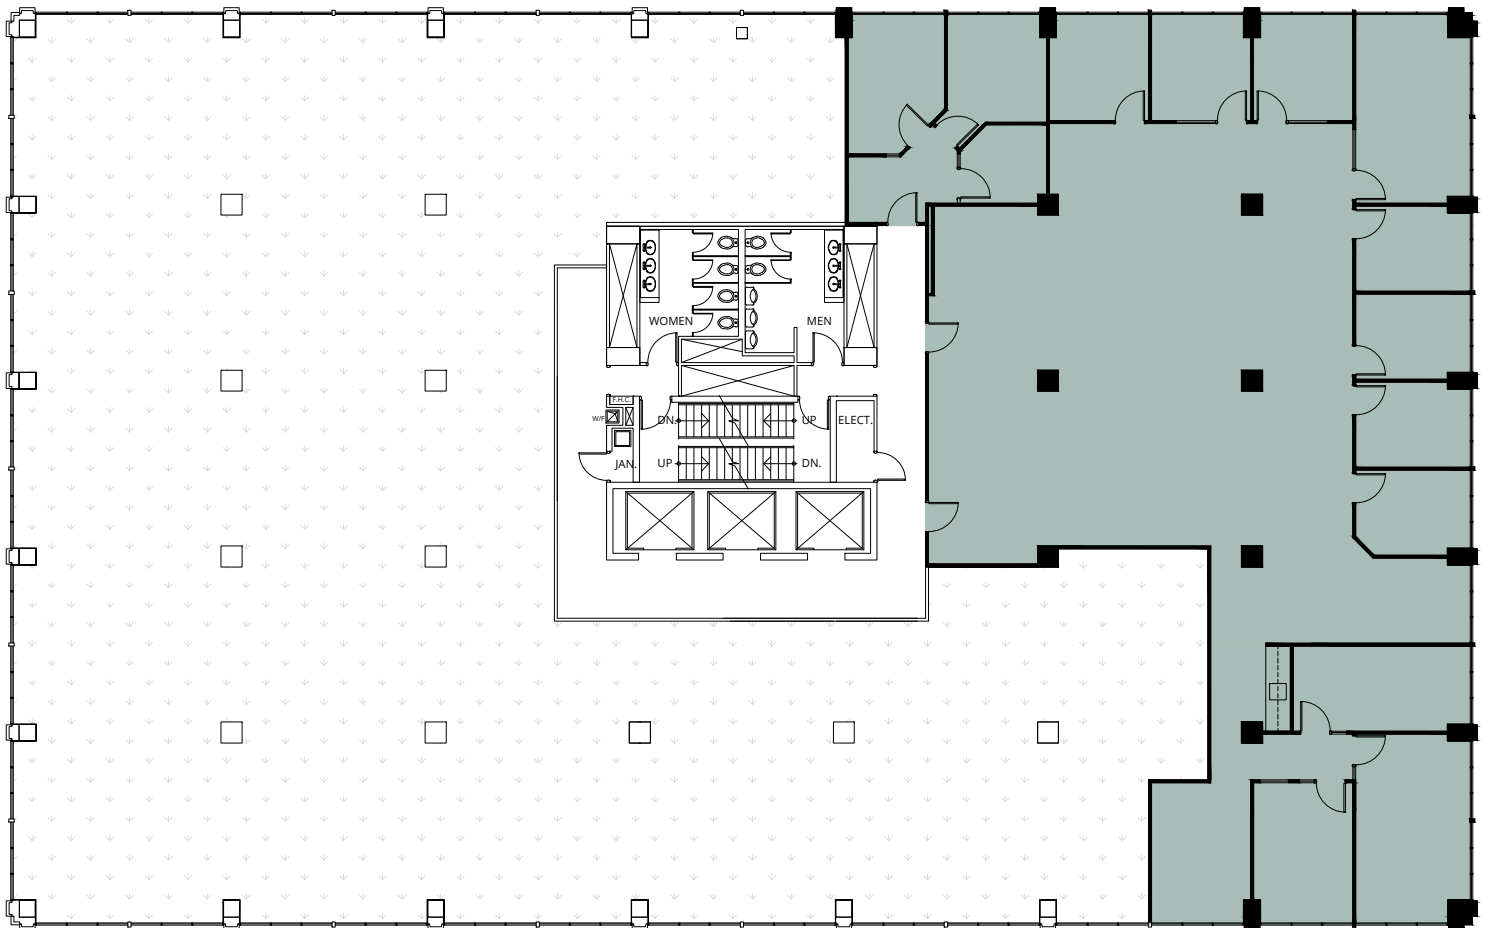

# The Fuller Building 75 Albert Street

Suite 908  
4,844 Square Feet

ALBERT STREET