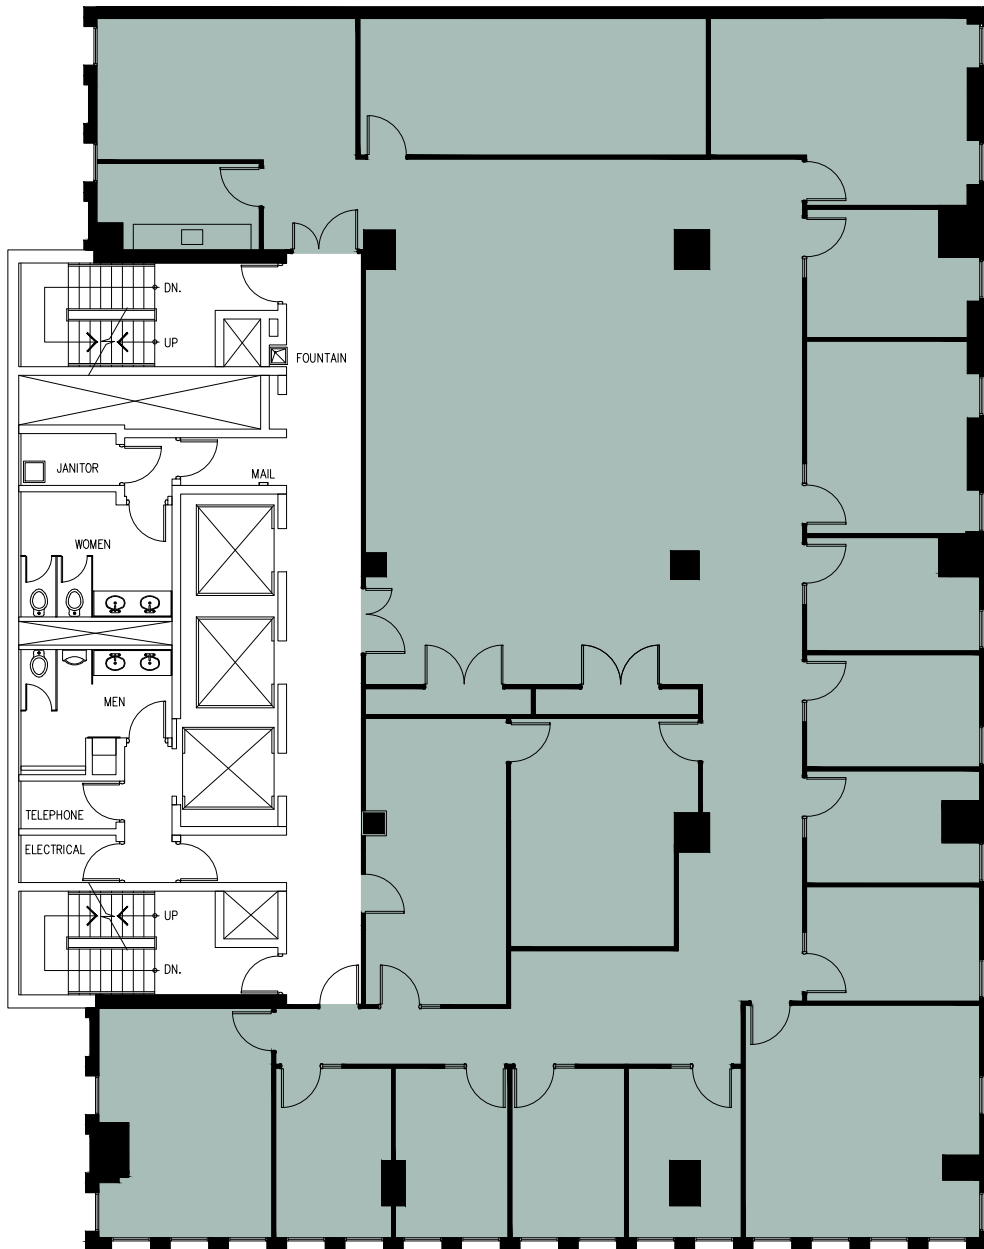

**METCALFE**  
REALTY COMPANY LIMITED

85 Albert Street  
Suite 600  
6,060 Square Feet

ALBERT STREET