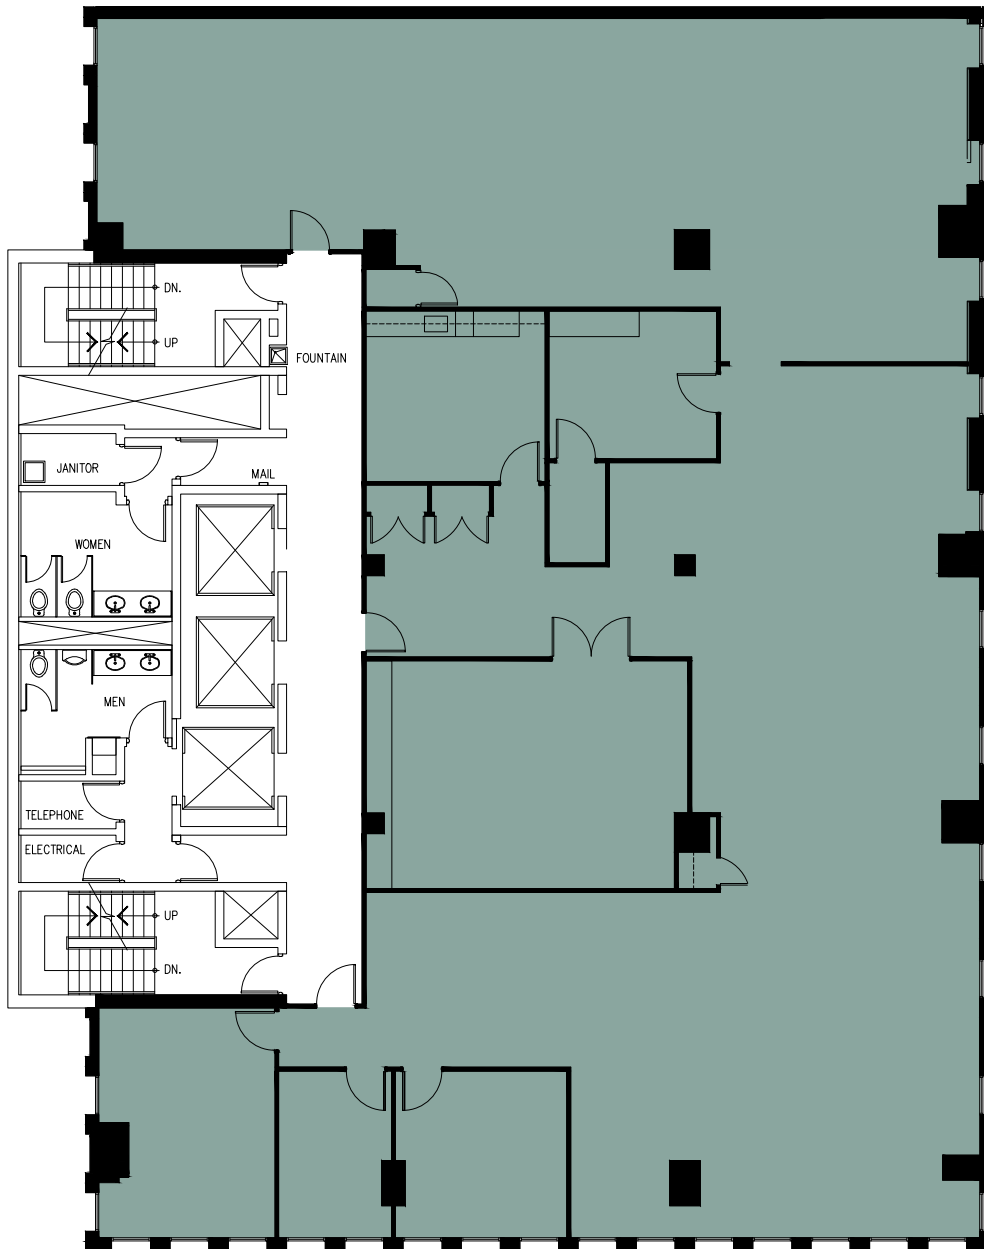

**METCALFE**  
REALTY COMPANY LIMITED

85 Albert Street  
Suite 1200  
6,060 Square Feet

ALBERT STREET