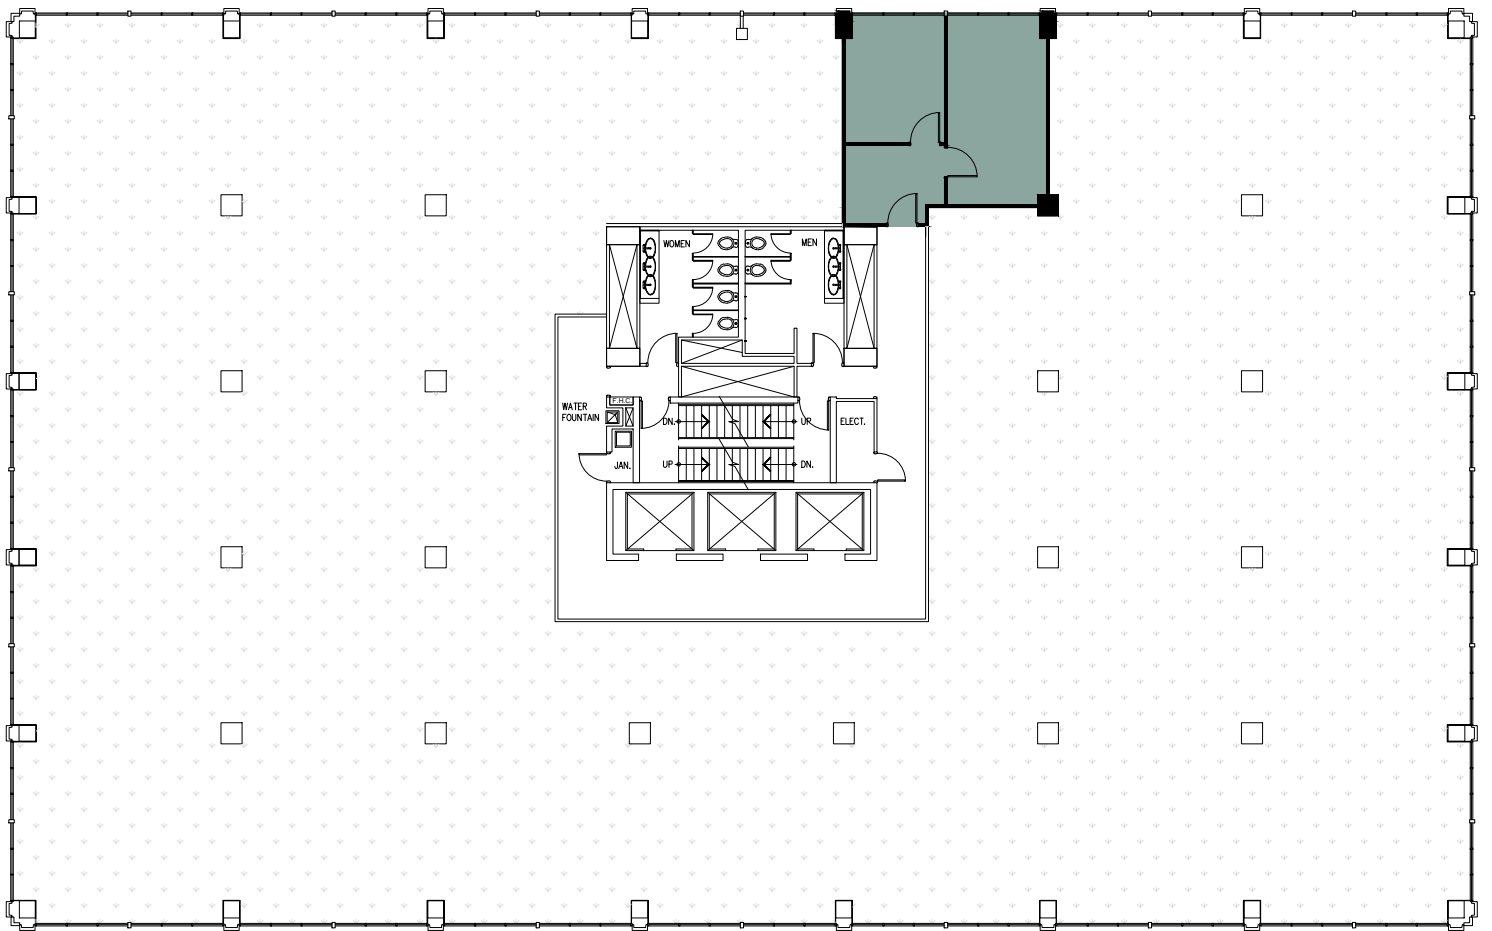

# The Fuller Building 75 Albert Street

Suite 611  
475 Square Feet

ALBERT STREET