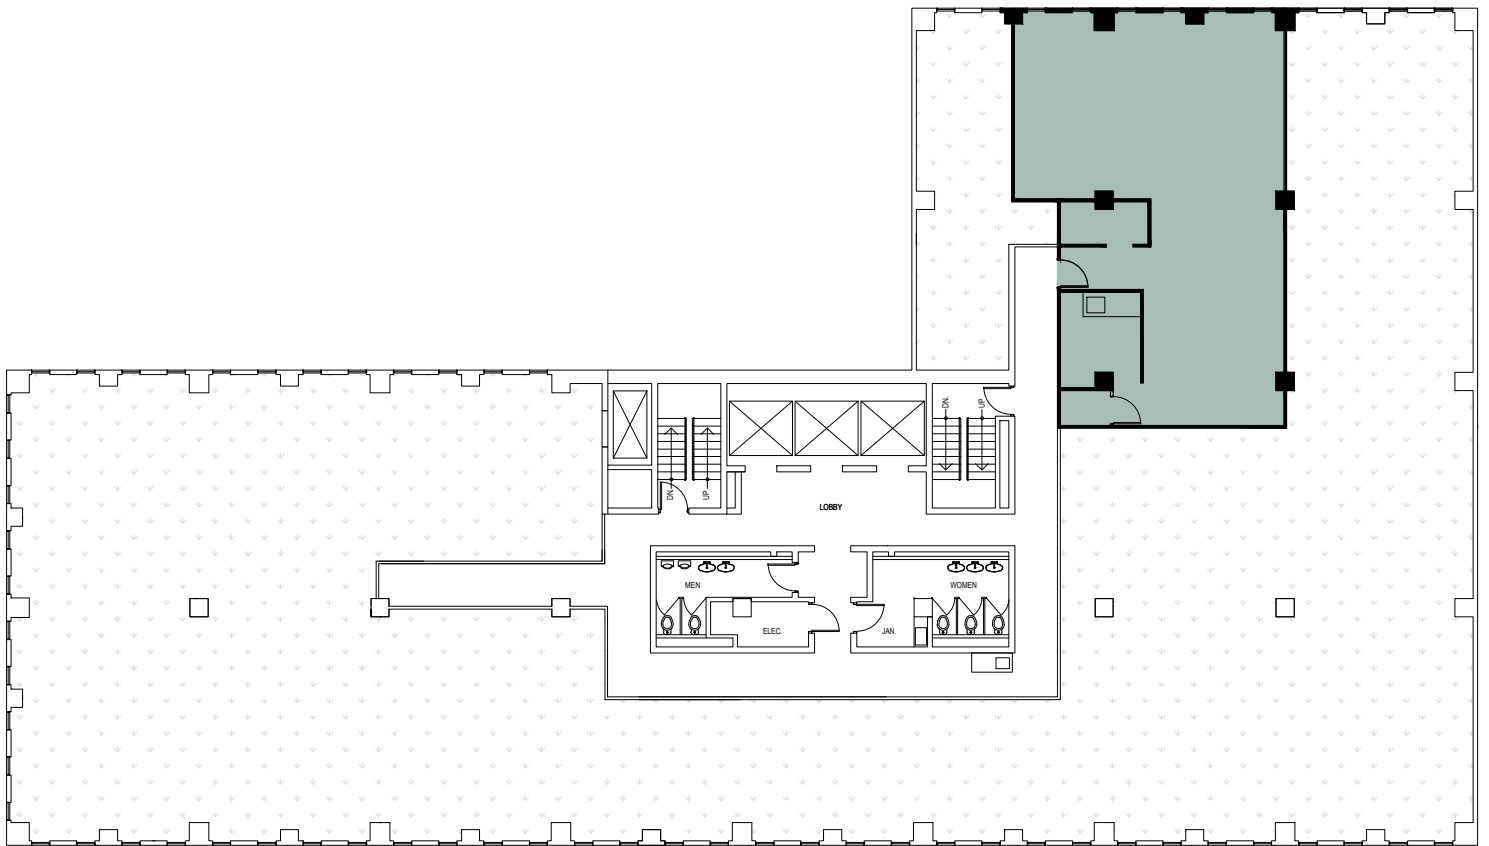

METCALFE
REALTY COMPANY LIMITED

116 Albert Street
Suite 813
1,244 Square Feet

ALBERT STREET