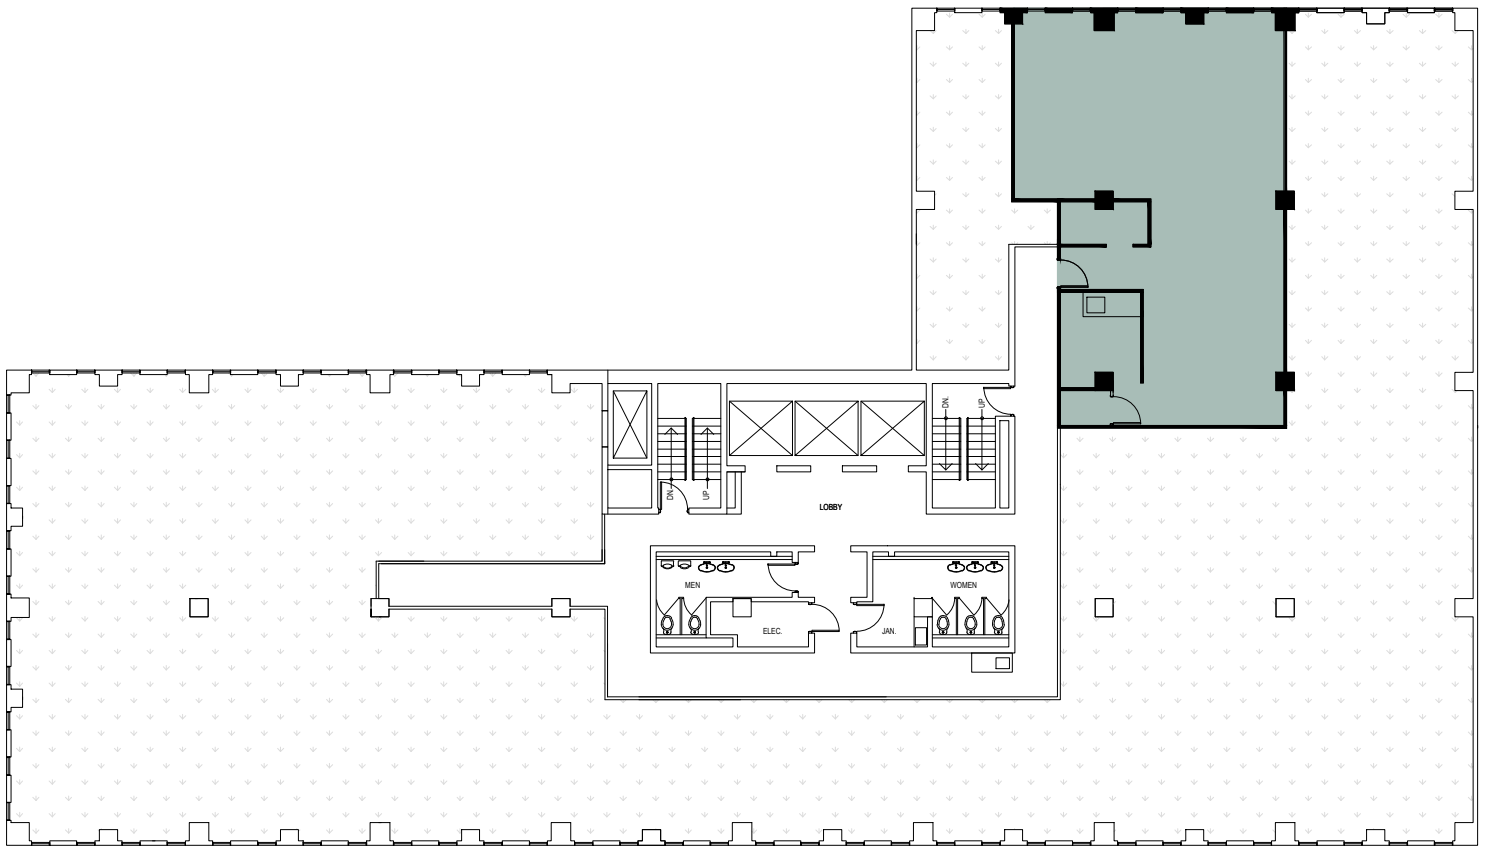

METCALFE
REALTY COMPANY LIMITED

116 Albert Street
Suite 813
1,368 Square Feet

ALBERT STREET