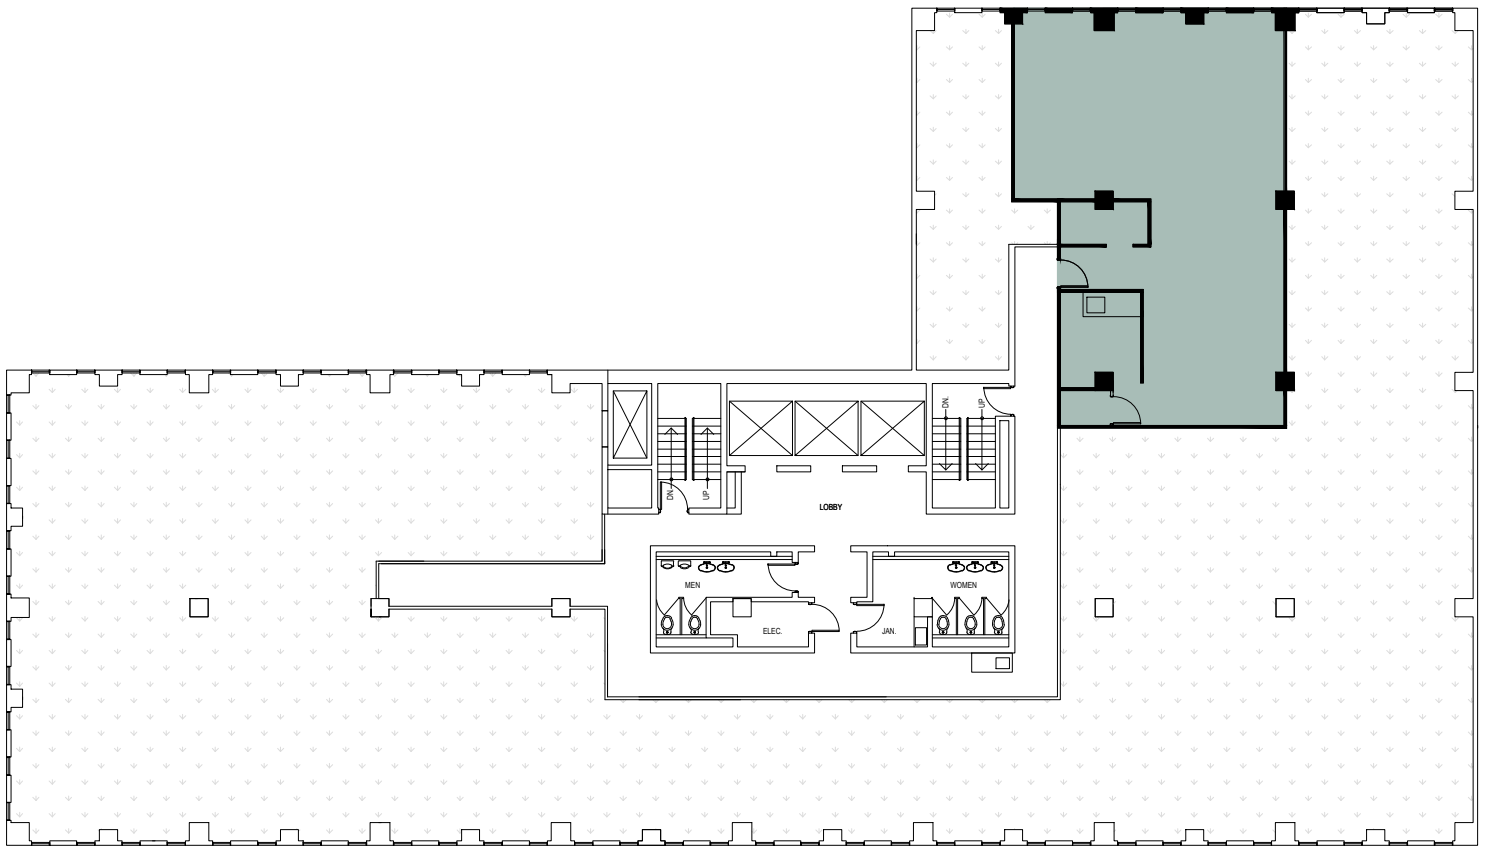

METCALFE
REALTY COMPANY LIMITED

116 Albert Street
Suite 813
1,368 Square Feet

ALBERT STREET