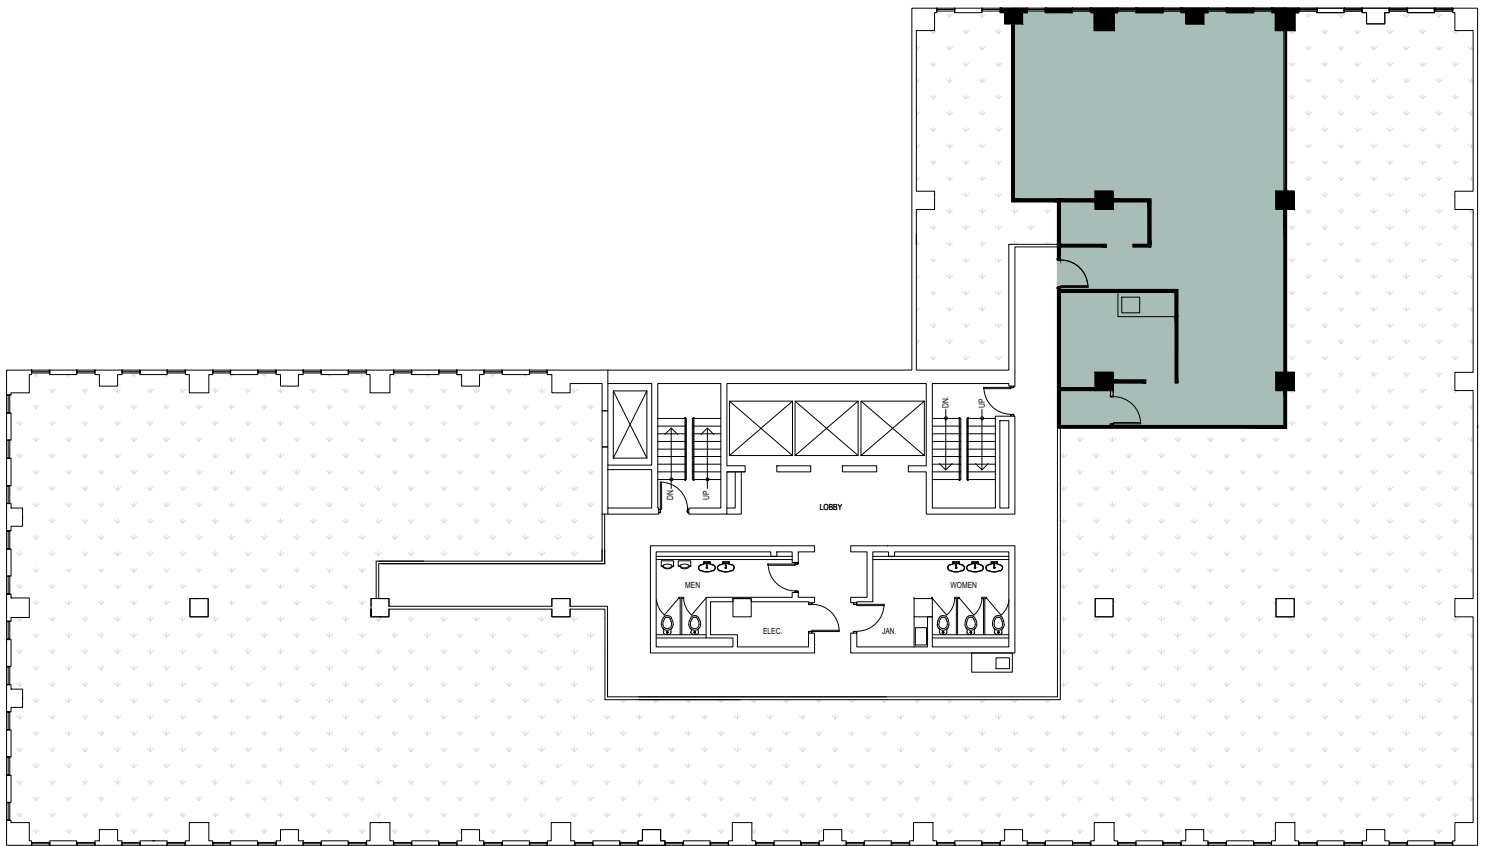

METCALFE
REALTY COMPANY LIMITED

116 Albert Street
Suite 813
1,368 Square Feet

ALBERT STREET