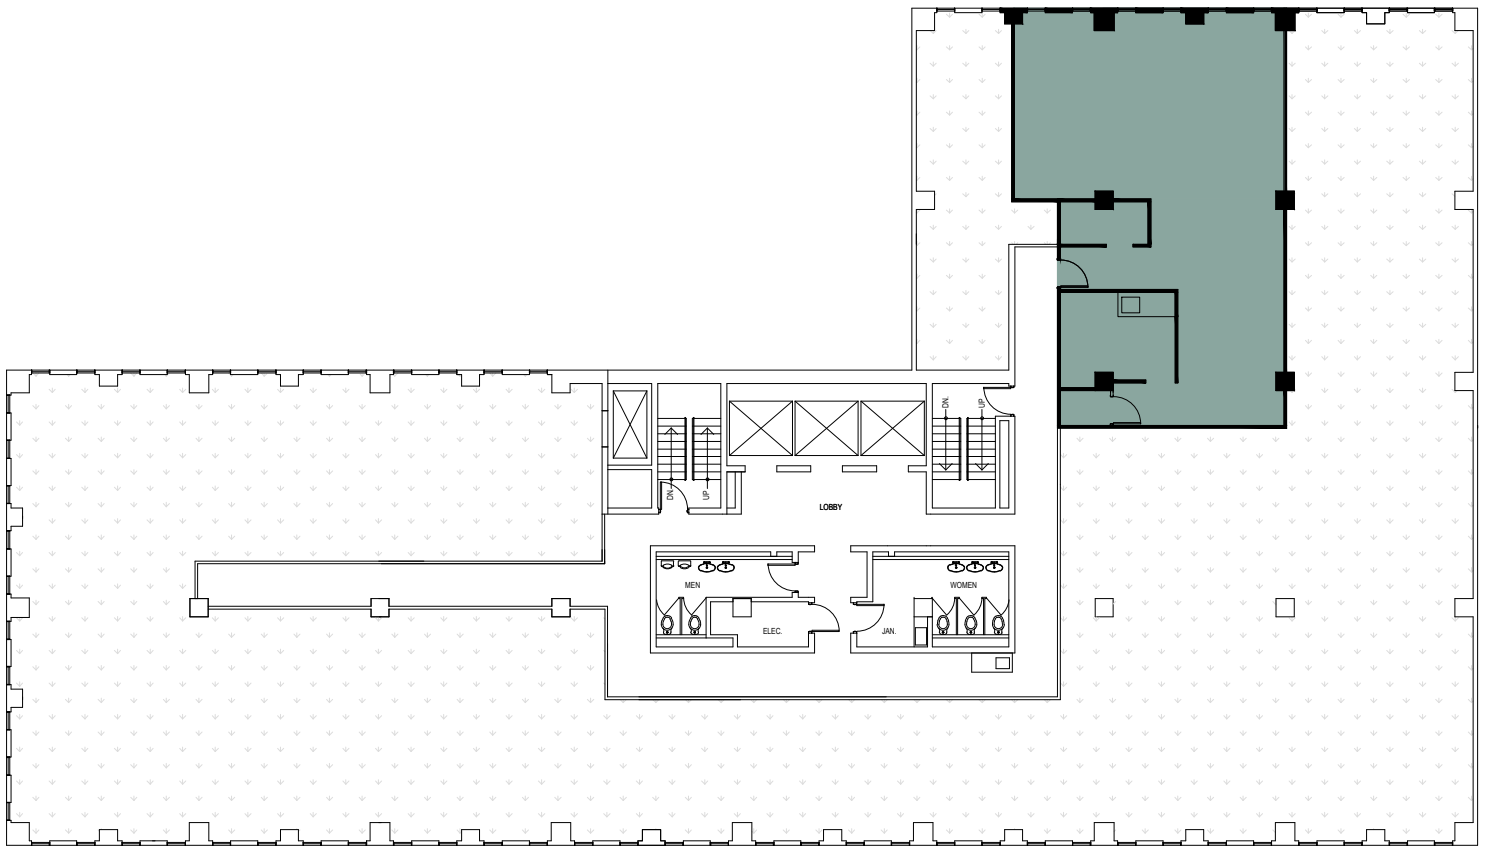

**METCALFE**  
REALTY COMPANY LIMITED

116 Albert Street  
Suite 813  
1,325 Square Feet

ALBERT STREET