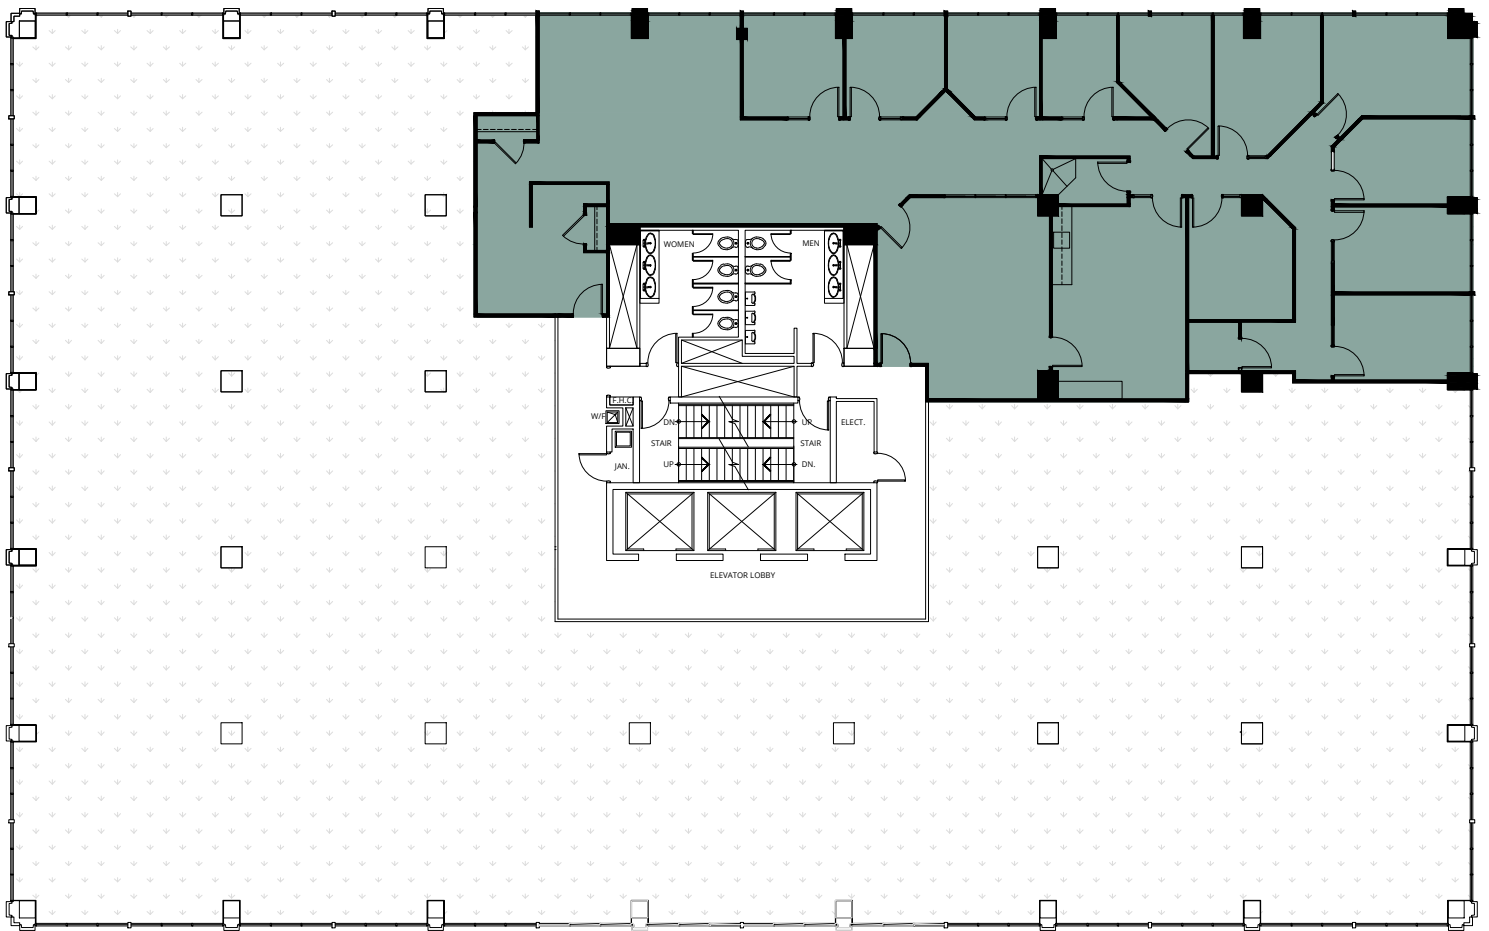

# The Fuller Building 75 Albert Street

Suite 300  
3,554 Square Feet

ALBERT STREET