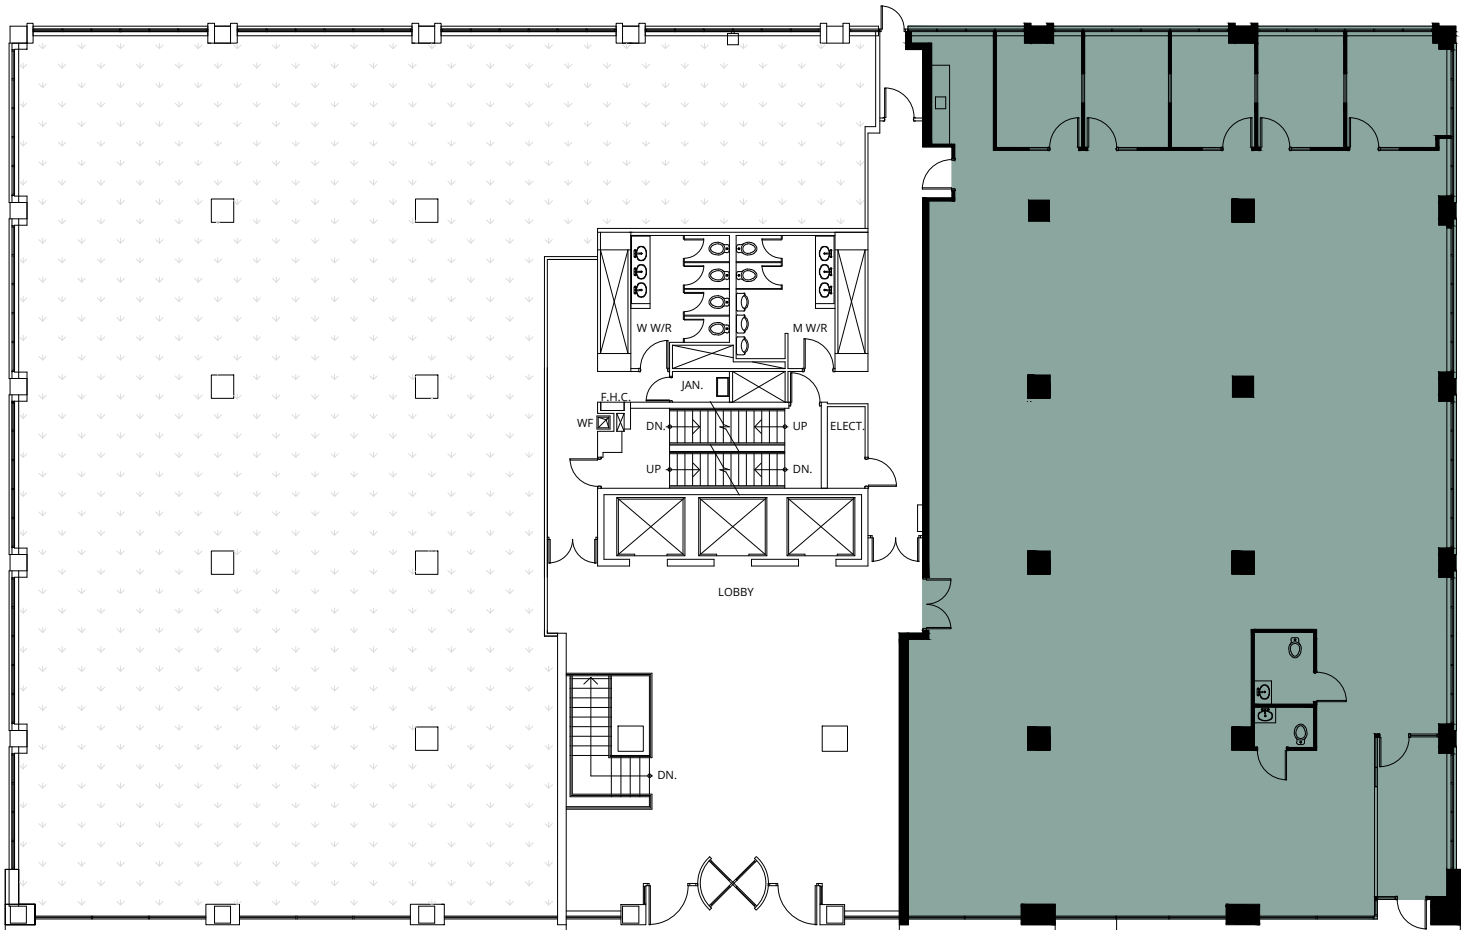

METCALFE
REALTY COMPANY LIMITED

The Fuller Building
75 Albert Street

Suite 100
5,233 Square Feet

ALBERT STREET