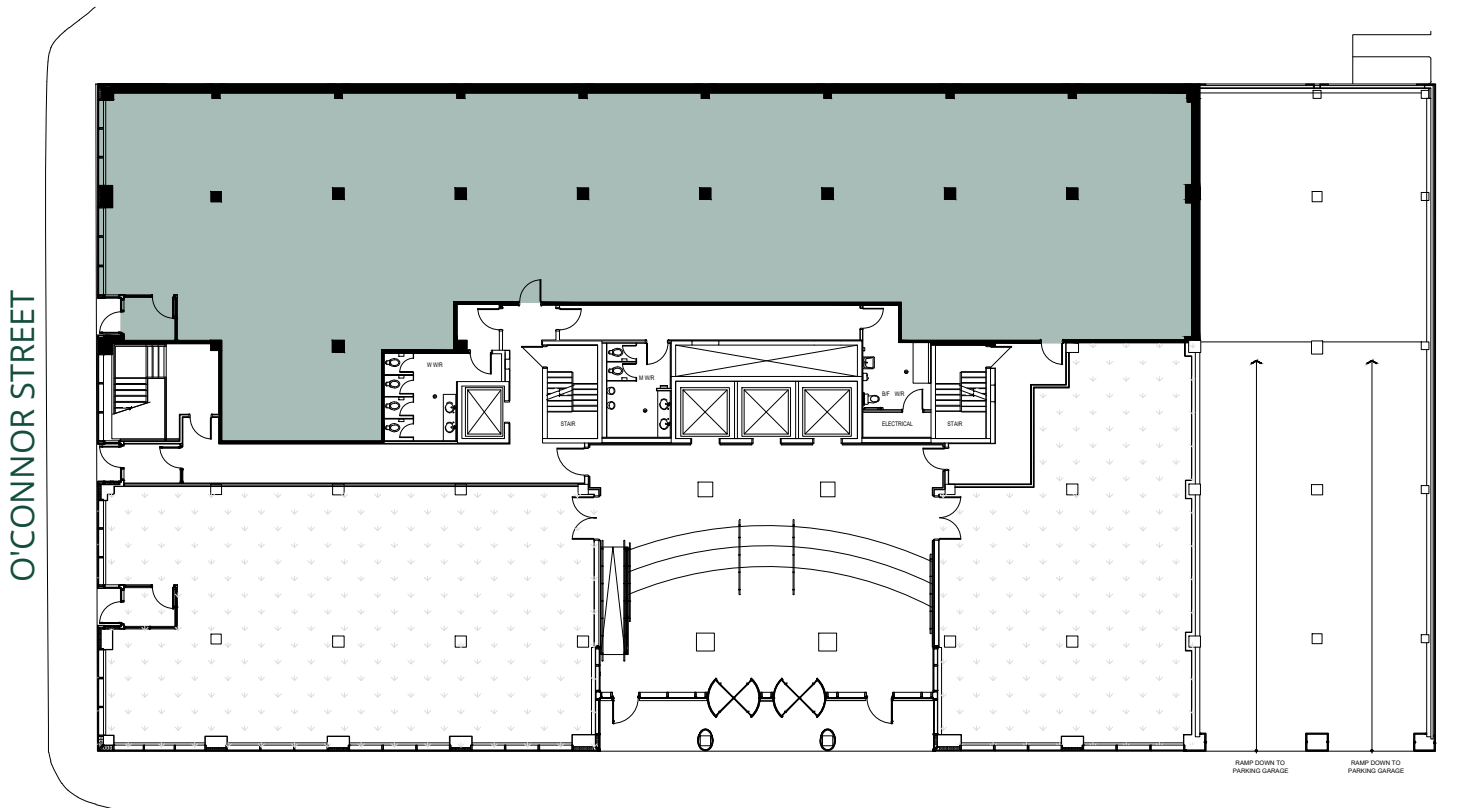

METCALFE
REALTY COMPANY LIMITED

151 SLATER STREET

Suite 110
6,675 Square Feet

SLATER STREET