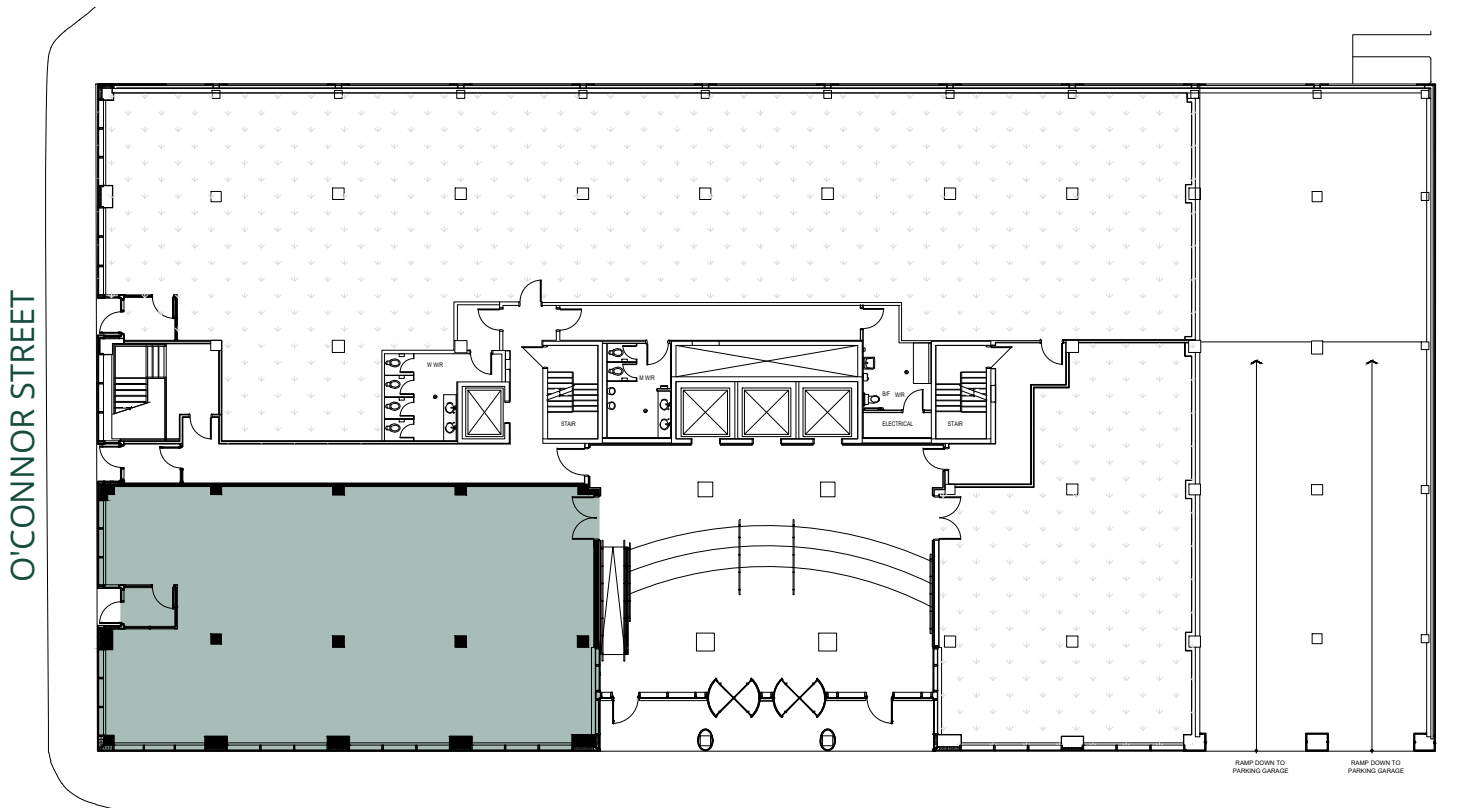

METCALFE
REALTY COMPANY LIMITED

151 SLATER STREET

Suite 100
3,234 Square Feet

SLATER STREET