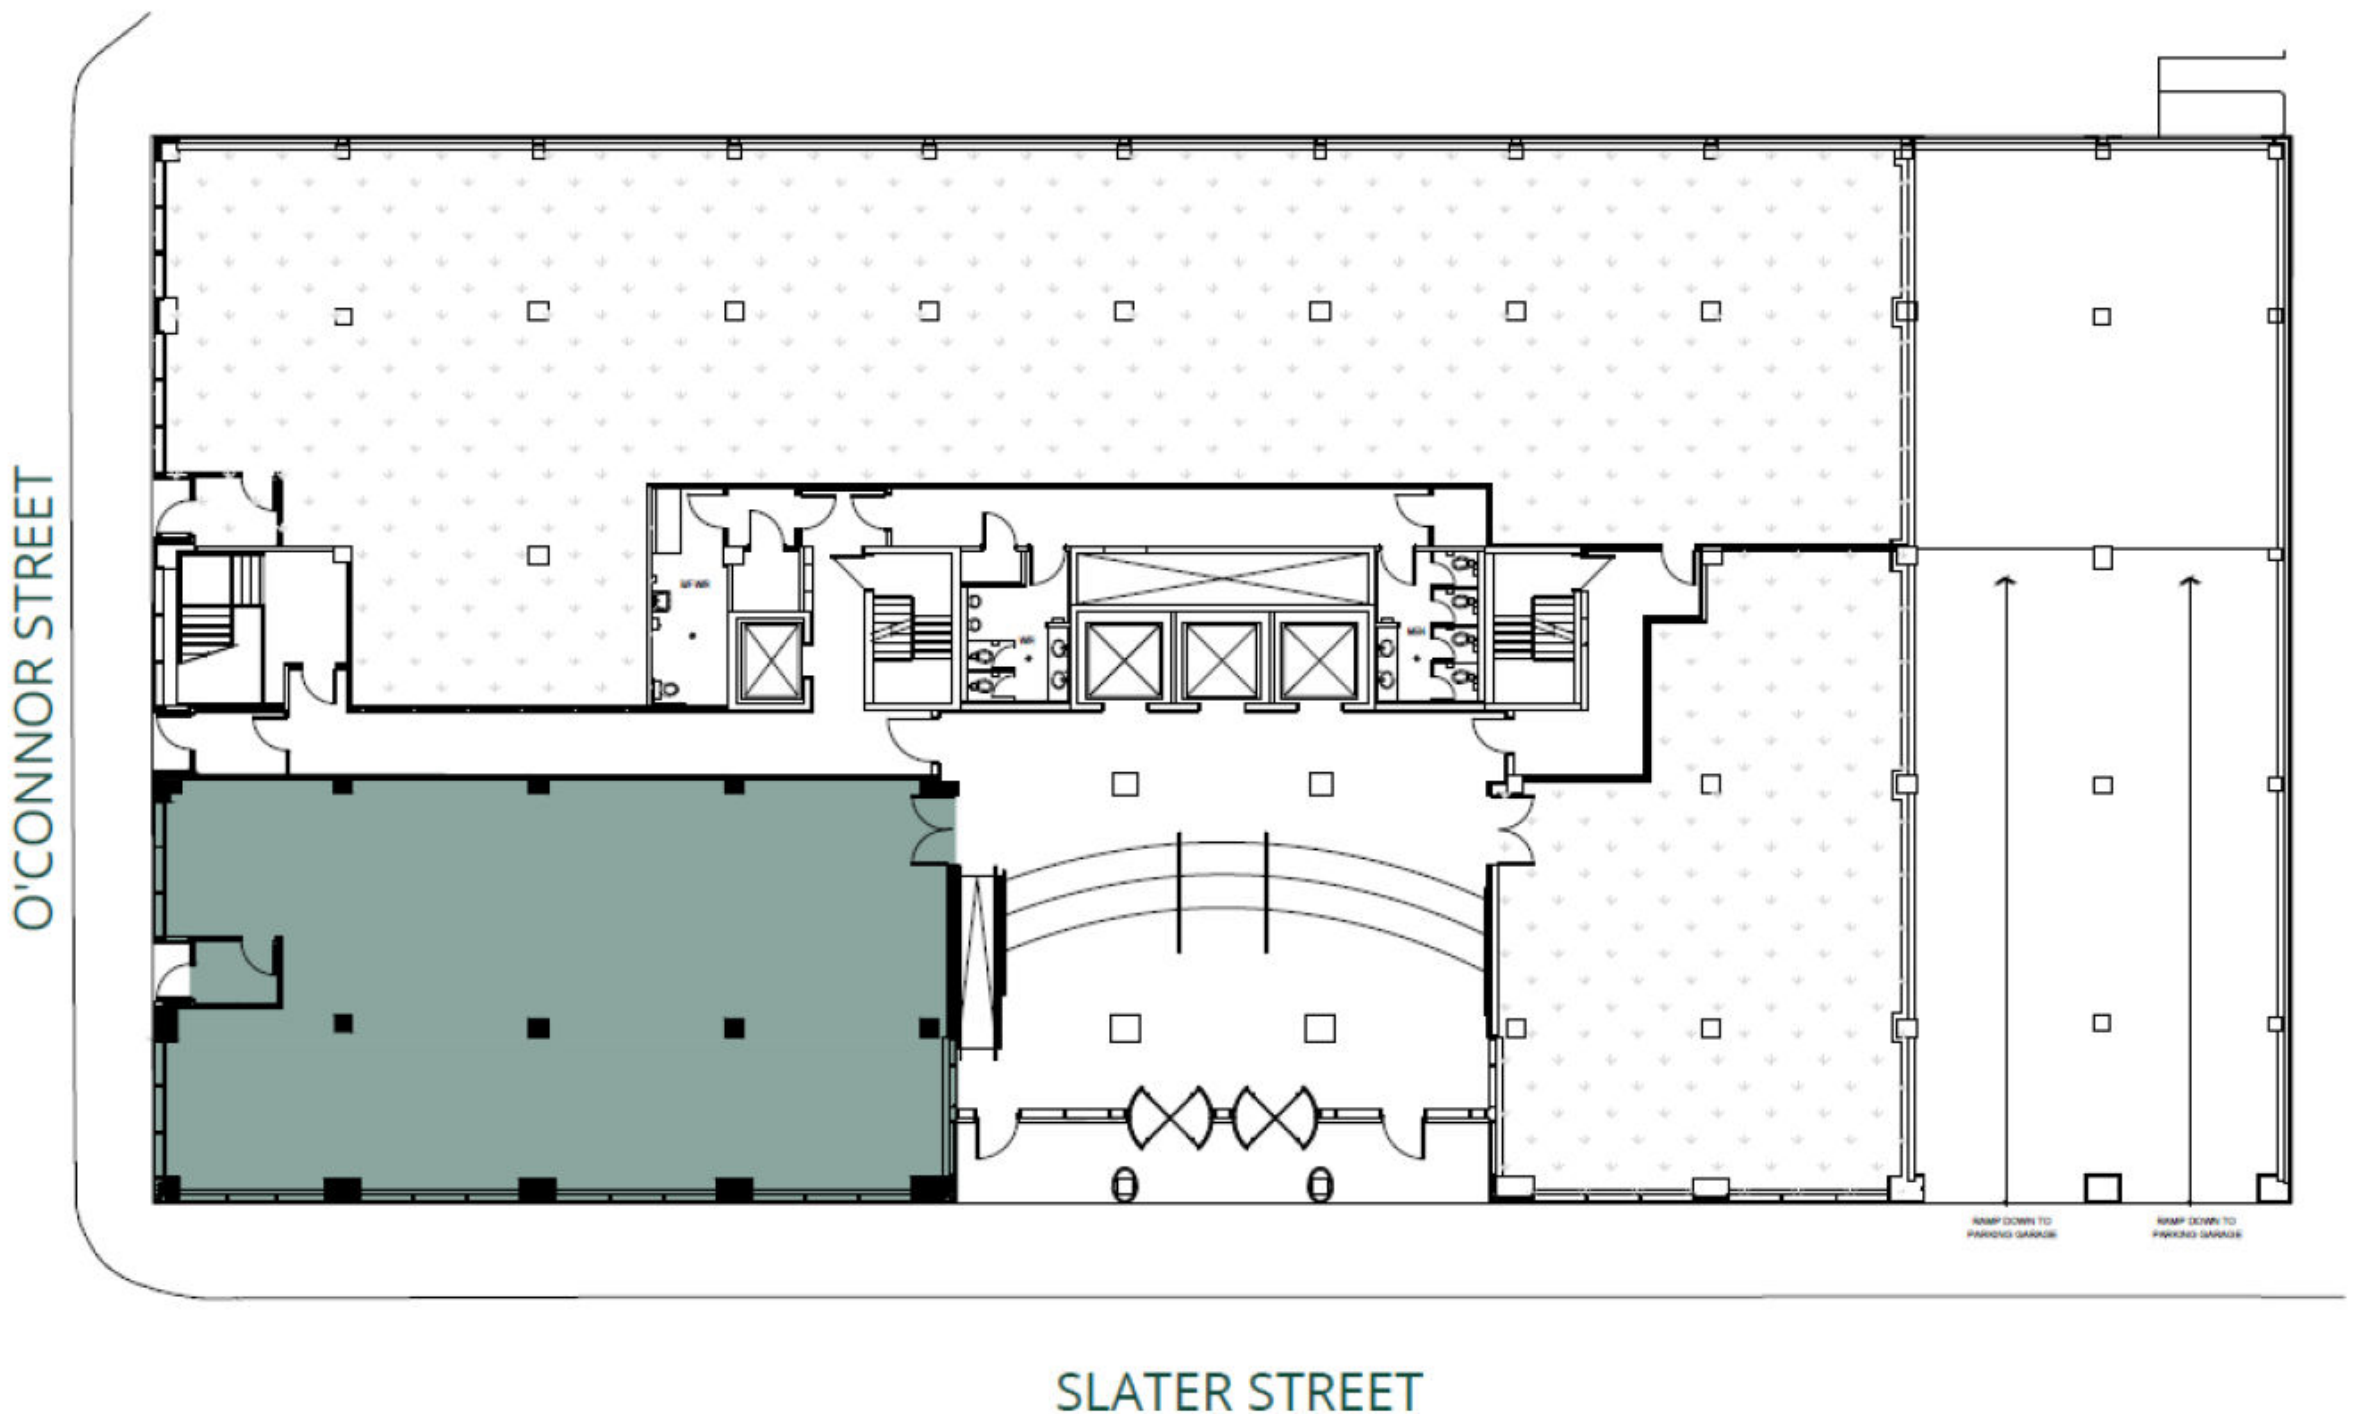

METCALFE
REALTY COMPANY LIMITED

151 Slater Street

Suite 100

3,005 Square Feet

613-563-4442 | www.metcalfe.ca | metcalfe@metcalfe.ca

130 Albert Street, Suite 210, Ottawa ON K1P 5G4