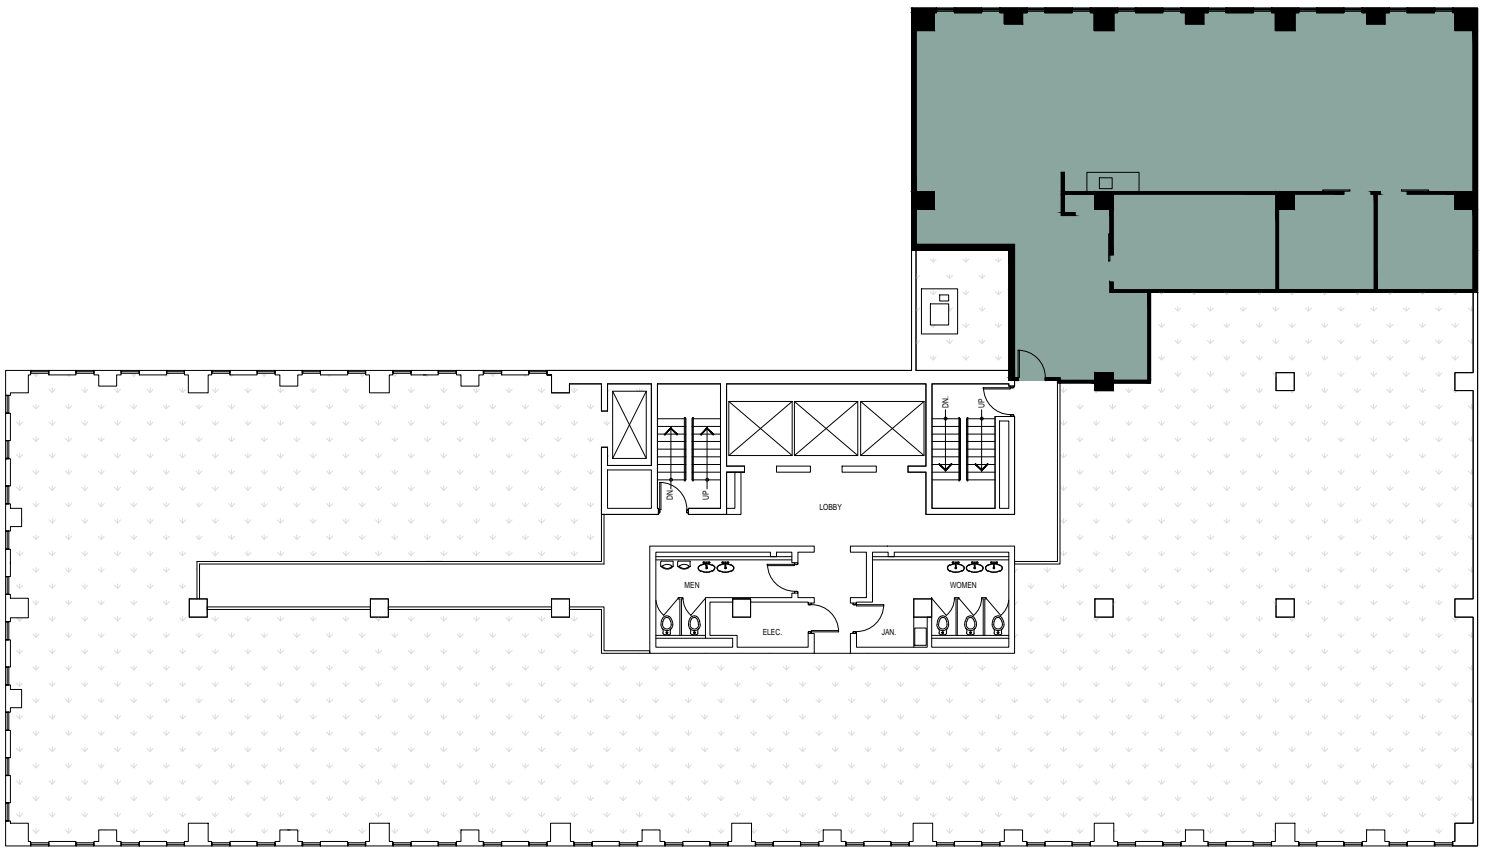

METCALFE
REALTY COMPANY LIMITED

116 Albert Street
Suite 709
2,137 Square Feet

ALBERT STREET