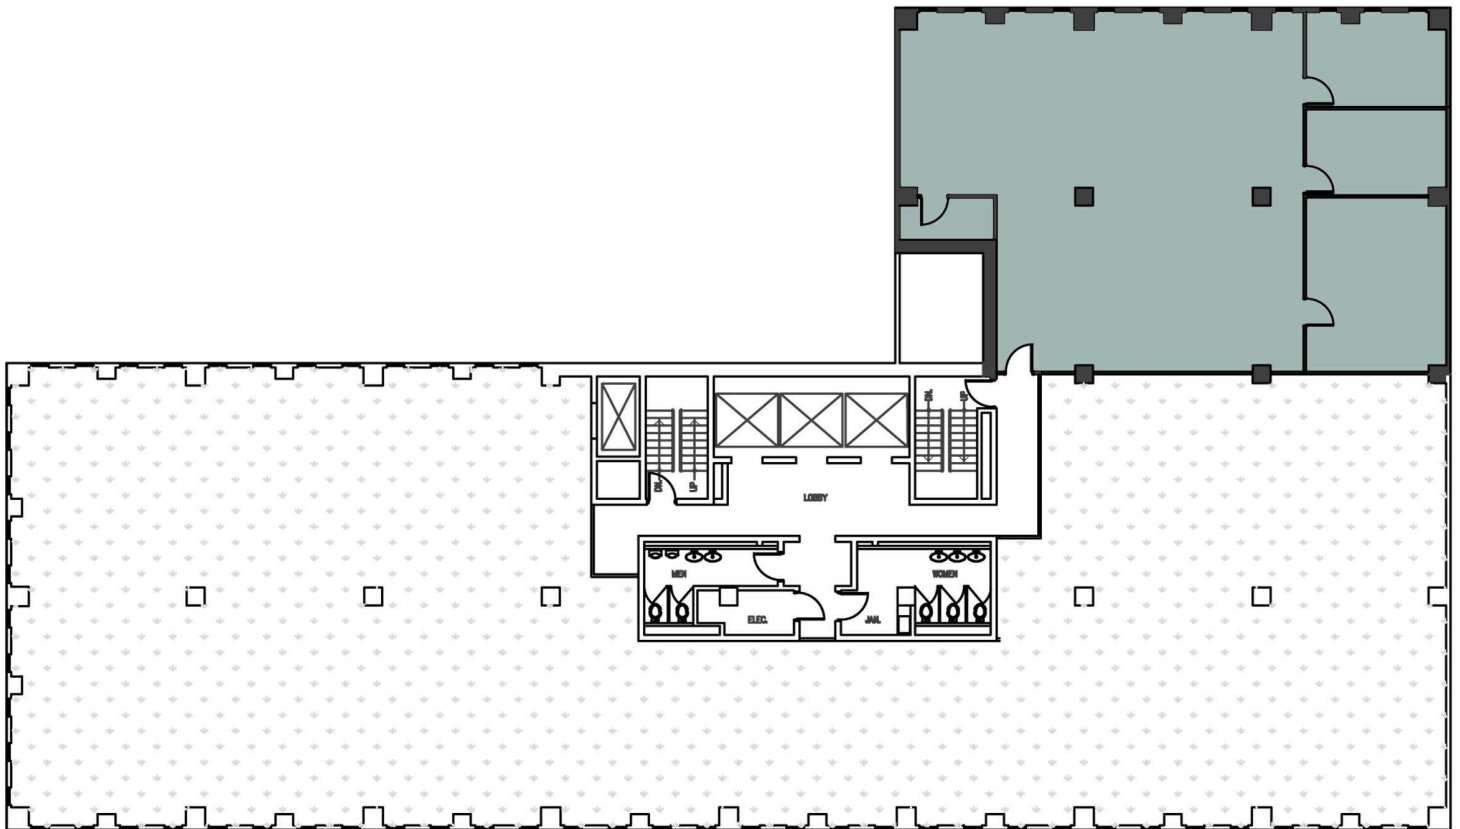

METCALFE
REALTY COMPANY LIMITED

116 ALBERT STREET

Suite 202
2,612 Square Feet

ALBERT STREET