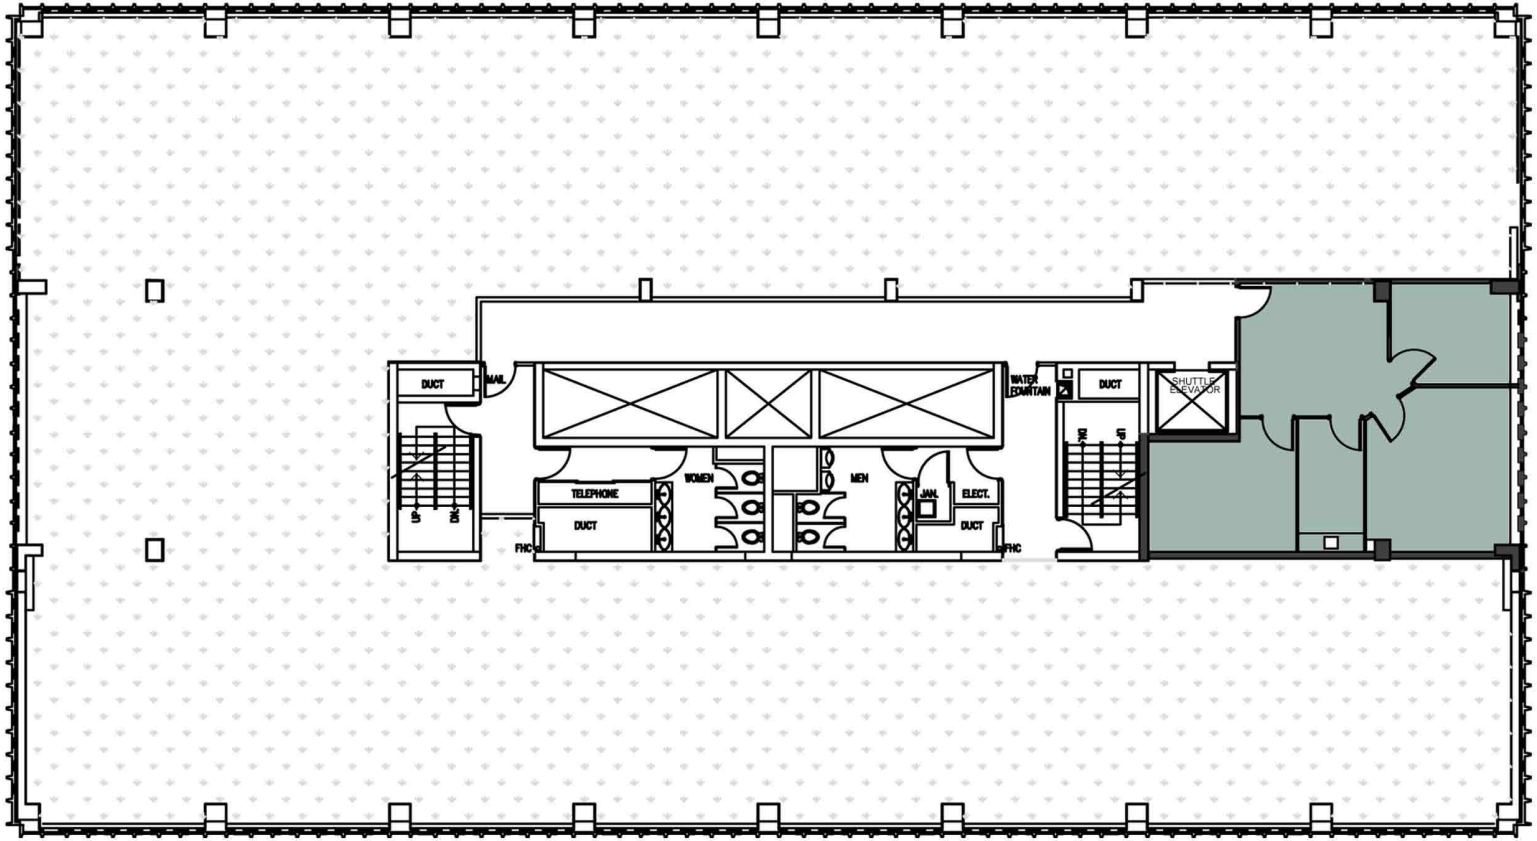

**METCALFE**  
REALTY COMPANY LIMITED

**The Varette Building**  
**130 Albert Street**  
Suite 2010  
912 Square Feet

Albert Street

Slater Street