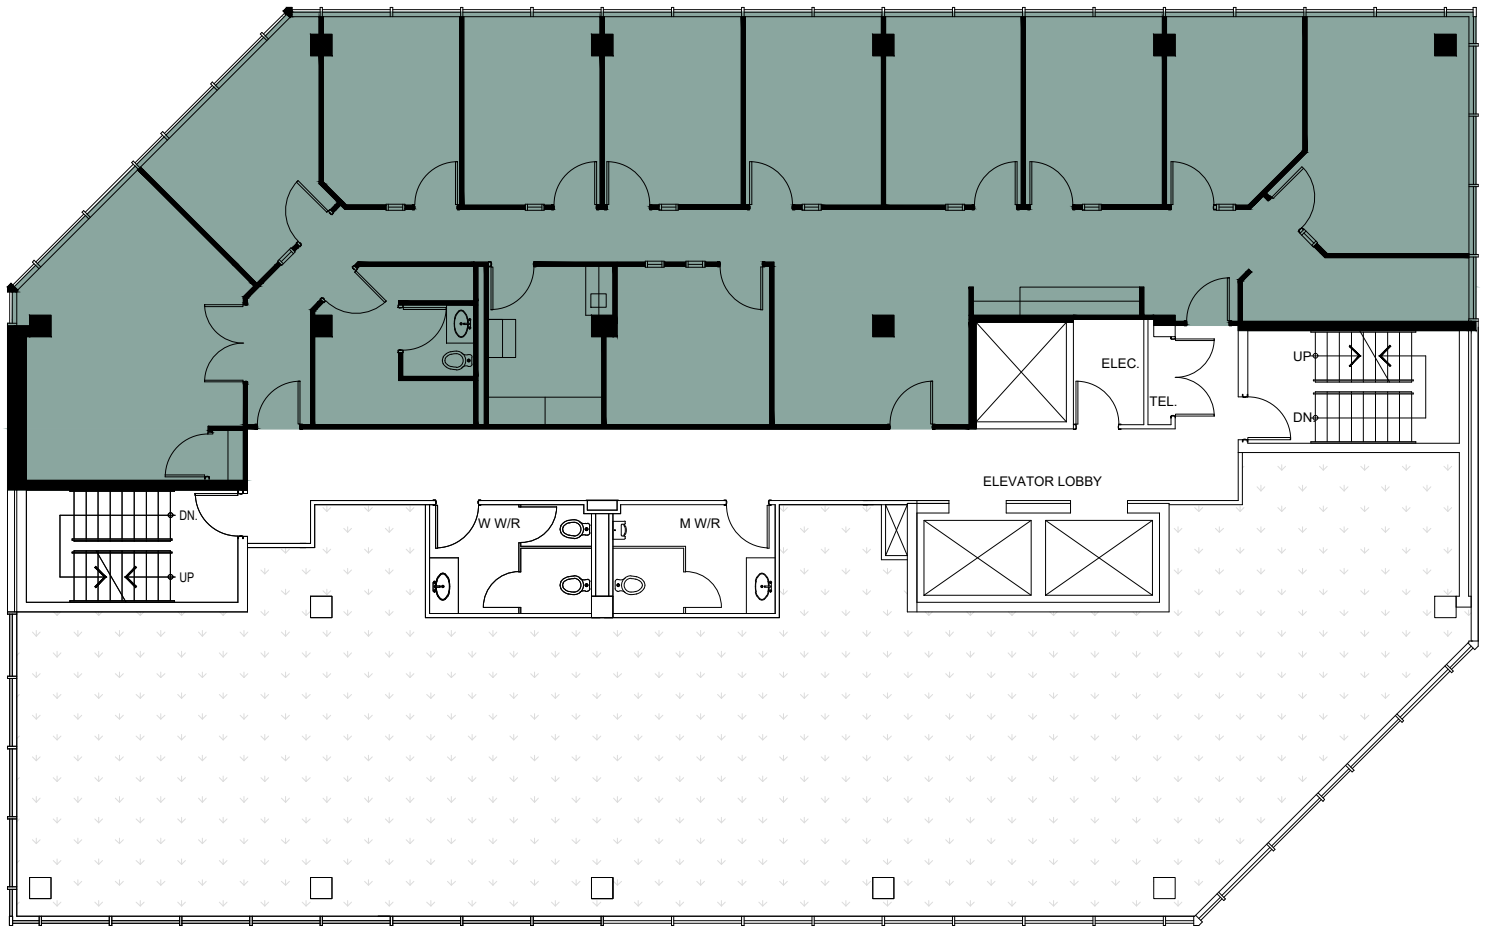

# Kilborn Medical Centre 1385 Bank Street

Suite 425  
2,907 Square Feet

BANK STREET