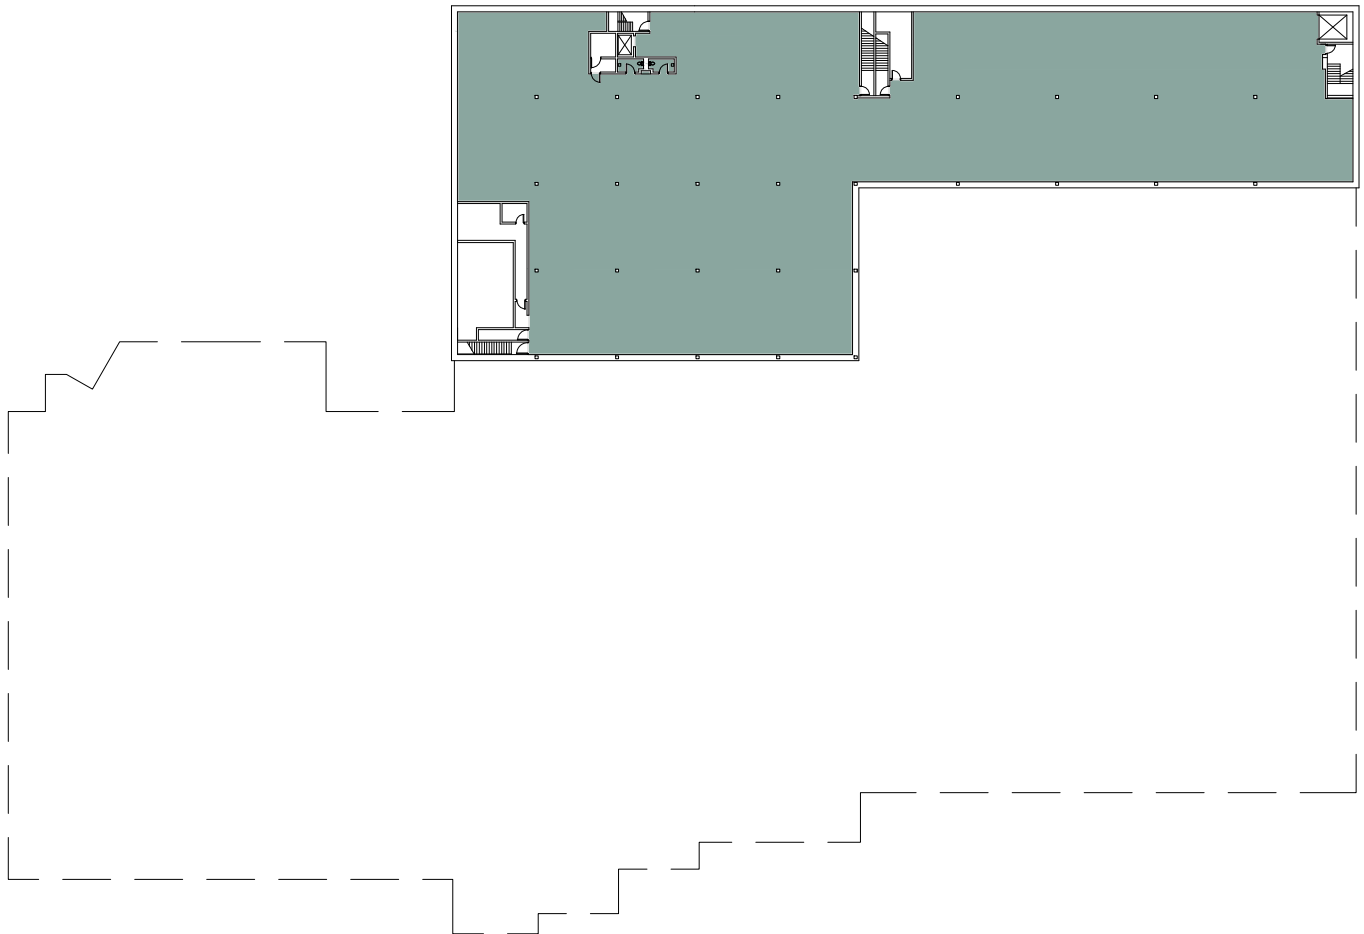

METCALFE
REALTY COMPANY LIMITED

Beacon Hill Shopping Centre 2339 Ogilvie Road

Suite L001
20,959 Square Feet

OGILVIE ROAD